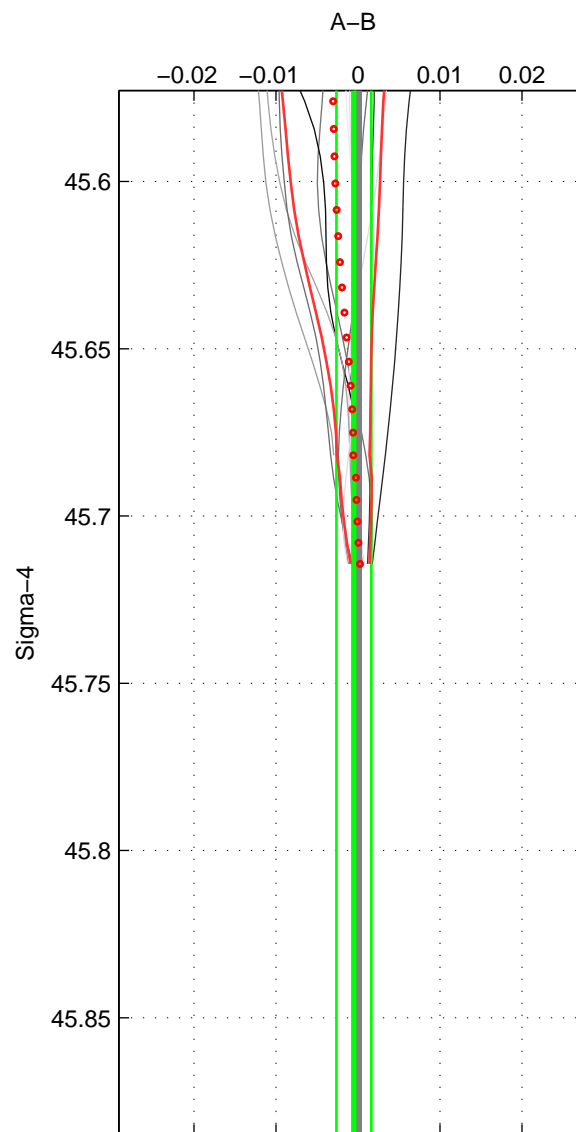

Cruise A (red). Date: Oct 2007 Cruisename: 613-49NZ20071008  
 Cruise B (blue). Date: May 2003 Cruisename: 699-49UP20030425

\*\*\* "Favourite" values are means of spaces 1 2.

	Offset	O.StDev	Ratio	R.Stdev	Rating
SIGMA:	-0.001	0.002	1.000	0.000	4
THETA:	-0.001	0.004	1.000	0.000	4
DEPTH:	-0.006	0.001	1.000	0.000	3
FAV. :	-0.001	0.003	1.000	0.000	4

Profiles of A: 7  
 Profiles of B: 3  
 Diff profs : 11  
 WMoffset (A-B): -0.00050325  
 WMoffset stdev: 0.0021345  
 WMratio (A/B): 0.99999  
 WMratio stdev: 6.1685e-05

Quality (1-5): 4

Profiles of A: 7  
 Profiles of B: 3  
 Diff profs : 11  
 WMoffset (A-B): -0.00076738  
 WMoffset stdev: 0.0035345  
 WMratio (A/B): 0.99998  
 WMratio stdev: 0.00010213

Quality (1-5): 4

Profiles of A: 7  
 Profiles of B: 3  
 Diff profs : 11  
 WMoffset (A-B): -0.0056974  
 WMoffset stdev: 0.0011856  
 WMratio (A/B): 0.99984  
 WMratio stdev: 3.4329e-05

Quality (1-5): 3