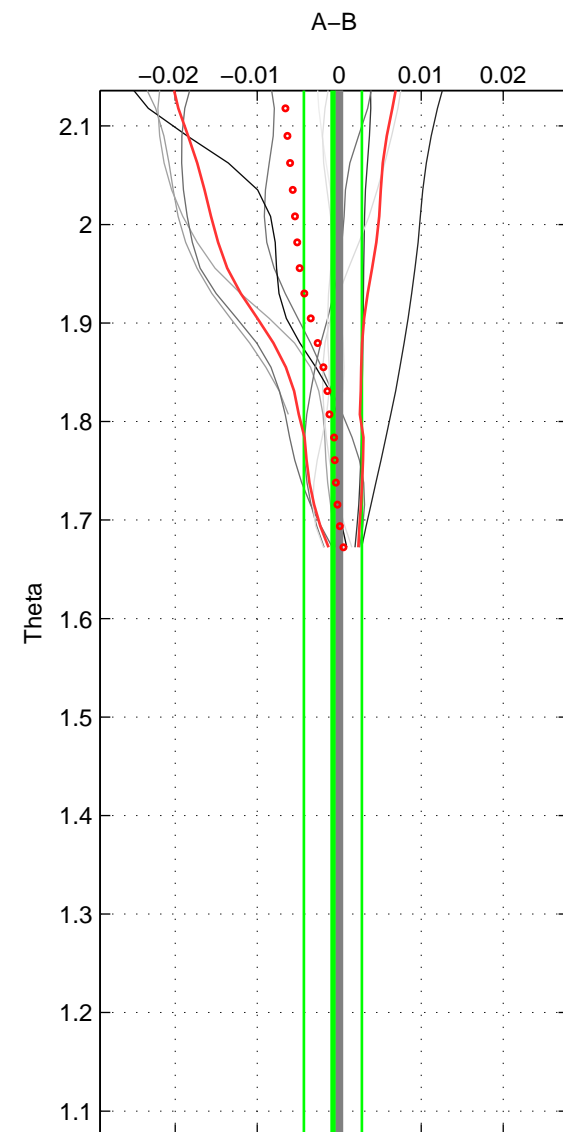

Cruise A (red). Date: Oct 2007 Cruisename: 613-49NZ20071008  
 Cruise B (blue). Date: May 2003 Cruisename: 699-49UP20030425

\*\*\* "Favourite" values are means of spaces 1 2.

	Offset	O.StDev	Ratio	R.Stdev	Rating
SIGMA:	-0.001	0.002	1.000	0.000	4
THETA:	-0.001	0.004	1.000	0.000	4
DEPTH:	-0.006	0.001	1.000	0.000	3
FAV. :	-0.001	0.003	1.000	0.000	4

Profiles of A: 7  
 Profiles of B: 3  
 Diff profs : 11  
 WMoffset (A-B): -0.00050325  
 WMoffset stdev: 0.0021345  
 WMratio (A/B): 0.99999  
 WMratio stdev: 6.1685e-05

Quality (1-5): 4

Profiles of A: 7  
 Profiles of B: 3  
 Diff profs : 11  
 WMoffset (A-B): -0.00076738  
 WMoffset stdev: 0.0035345  
 WMratio (A/B): 0.99998  
 WMratio stdev: 0.00010213

Quality (1-5): 4

Profiles of A: 7  
 Profiles of B: 3  
 Diff profs : 11  
 WMoffset (A-B): -0.0056974  
 WMoffset stdev: 0.0011856  
 WMratio (A/B): 0.99984  
 WMratio stdev: 3.4329e-05

Quality (1-5): 3