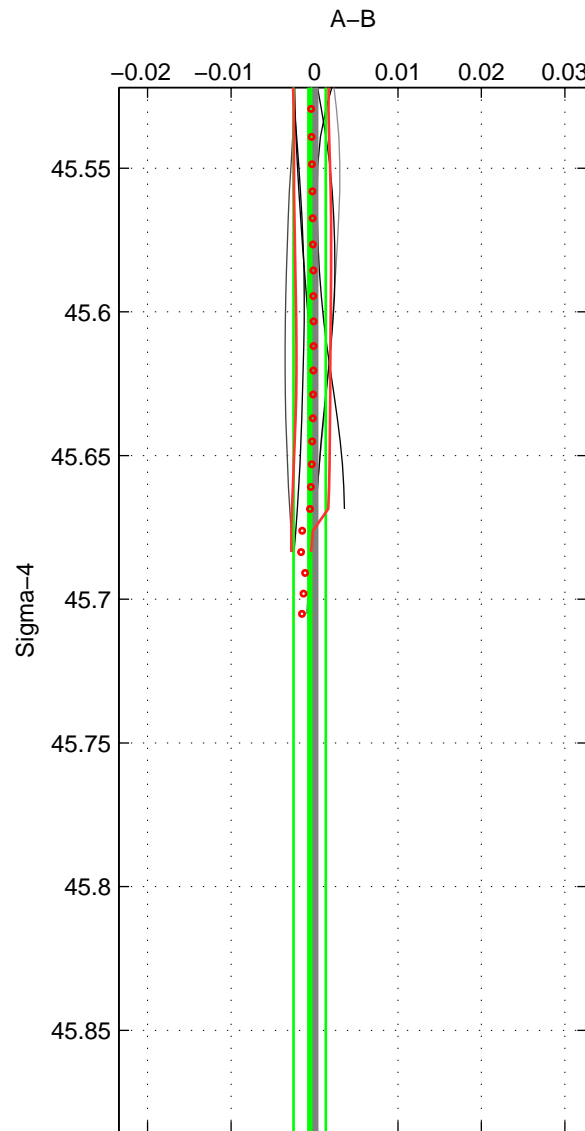

Cruise A (red). Date: Jun 2001 Cruisename: 591-49NZ20010604
 Cruise B (blue). Date: Jun 2007 Cruisename: 715-49UP20070606

*** "Favourite" values are means of spaces 1 2.

	Offset	O.StDev	Ratio	R.Stdev	Rating
SIGMA:	-0.001	0.002	1.000	0.000	4
THETA:	-0.001	0.004	1.000	0.000	4
DEPTH:	-0.003	0.001	1.000	0.000	3
FAV. :	-0.001	0.003	1.000	0.000	4

Profiles of A: 6
 Profiles of B: 6
 Diff profs : 7
 WMoffset (A-B): -0.00056455
 WMoffset stdev: 0.0019341
 WMratio (A/B): 0.99998
 WMratio stdev: 5.5968e-05

Quality (1-5): 4

Profiles of A: 6
 Profiles of B: 6
 Diff profs : 7
 WMoffset (A-B): -0.00092226
 WMoffset stdev: 0.003676
 WMratio (A/B): 0.99997
 WMratio stdev: 0.00010638

Quality (1-5): 4

Profiles of A: 6
 Profiles of B: 6
 Diff profs : 7
 WMoffset (A-B): -0.0027663
 WMoffset stdev: 0.00091146
 WMratio (A/B): 0.99992
 WMratio stdev: 2.6433e-05

Quality (1-5): 3

Please note that statistics are bad.