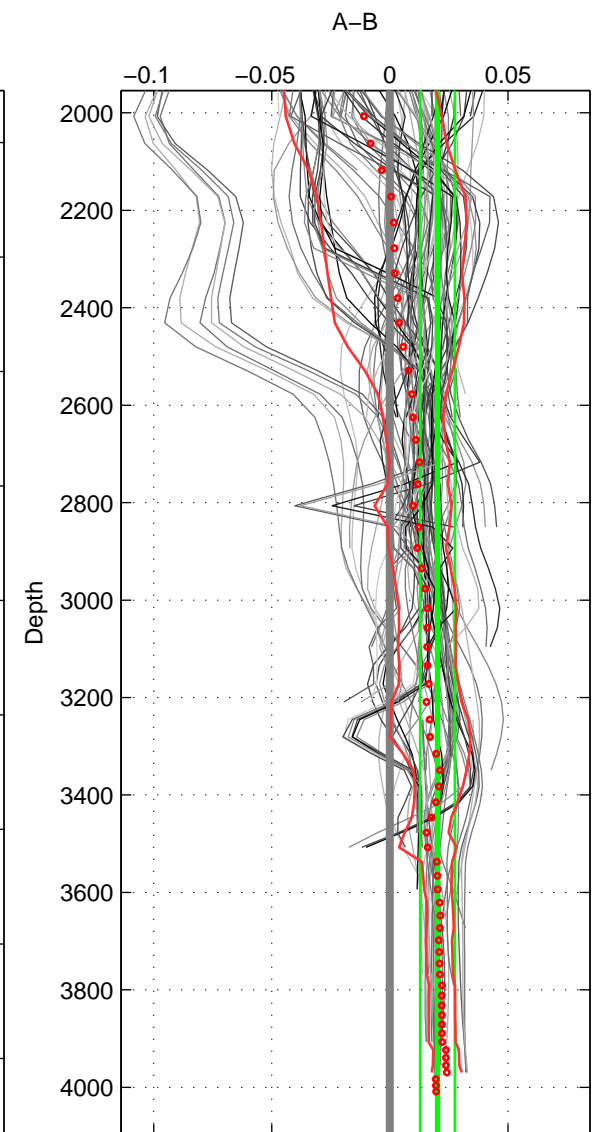

Cruise A (red). Date: Jun 1992 Cruisename: 179-18HU19920527

Cruise B (blue). Date: Jul 2002 Cruisename: 193-18HU20020623

\*\*\* "Favourite" values are means of spaces 1 2 3.

	Offset	O.StDev	Ratio	R.Stdev	Rating
SIGMA:	0.014	0.007	1.000	0.000	5
THETA:	0.013	0.007	1.000	0.000	5
DEPTH:	0.020	0.007	1.001	0.000	5
FAV.:	0.016	0.007	1.000	0.000	5

Profiles of A: 20  
 Profiles of B: 22  
 Diff profs : 100  
 WMoffset (A-B): 0.013922  
 WMoffset stdev: 0.0071704  
 WMratio (A/B): 1.0004  
 WMratio stdev: 0.00020557

Quality (1-5): 5

Profiles of A: 20  
 Profiles of B: 22  
 Diff profs : 100  
 WMoffset (A-B): 0.013129  
 WMoffset stdev: 0.006773  
 WMratio (A/B): 1.0004  
 WMratio stdev: 0.00019417

Quality (1-5): 5

Profiles of A: 20  
 Profiles of B: 22  
 Diff profs : 100  
 WMoffset (A-B): 0.020167  
 WMoffset stdev: 0.0073272  
 WMratio (A/B): 1.0006  
 WMratio stdev: 0.00021007

Quality (1-5): 5