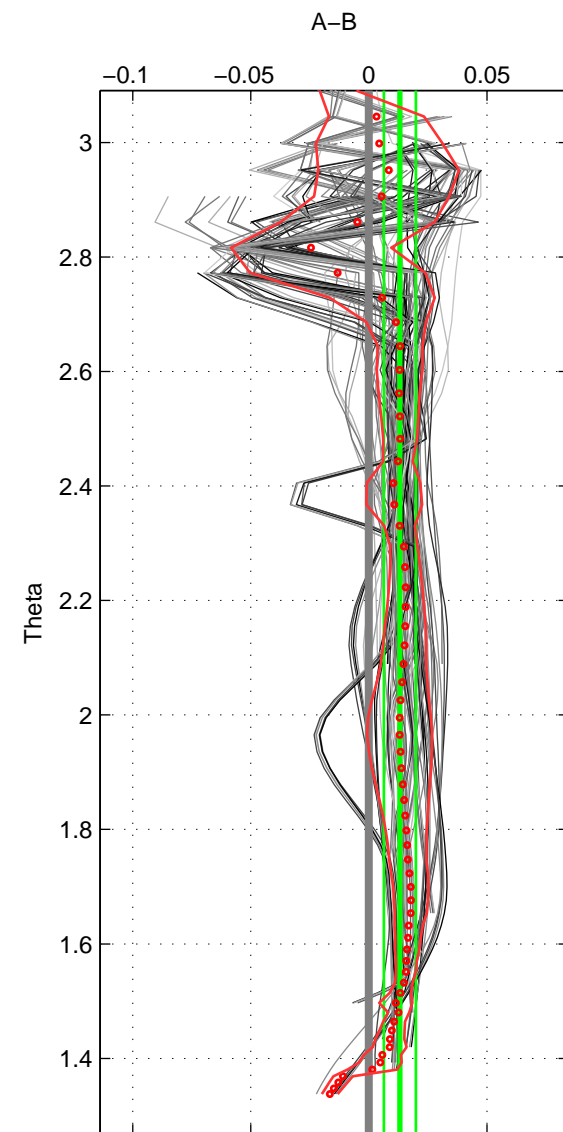

Cruise A (red). Date: Jun 1992 Cruisename: 179-18HU19920527

Cruise B (blue). Date: Jul 2002 Cruisename: 193-18HU20020623

\*\*\* "Favourite" values are means of spaces 1 2 3.

	Offset	O.StDev	Ratio	R.Stdev	Rating
SIGMA:	0.014	0.007	1.000	0.000	5
THETA:	0.013	0.007	1.000	0.000	5
DEPTH:	0.020	0.007	1.001	0.000	5
FAV.:	0.016	0.007	1.000	0.000	5

Profiles of A: 20  
 Profiles of B: 22  
 Diff profs : 100  
 WMoffset (A-B): 0.013922  
 WMoffset stdev: 0.0071704  
 WMratio (A/B): 1.0004  
 WMratio stdev: 0.00020557

Quality (1-5): 5

Profiles of A: 20  
 Profiles of B: 22  
 Diff profs : 100  
 WMoffset (A-B): 0.013129  
 WMoffset stdev: 0.006773  
 WMratio (A/B): 1.0004  
 WMratio stdev: 0.00019417

Quality (1-5): 5

Profiles of A: 20  
 Profiles of B: 22  
 Diff profs : 100  
 WMoffset (A-B): 0.020167  
 WMoffset stdev: 0.0073272  
 WMratio (A/B): 1.0006  
 WMratio stdev: 0.00021007

Quality (1-5): 5