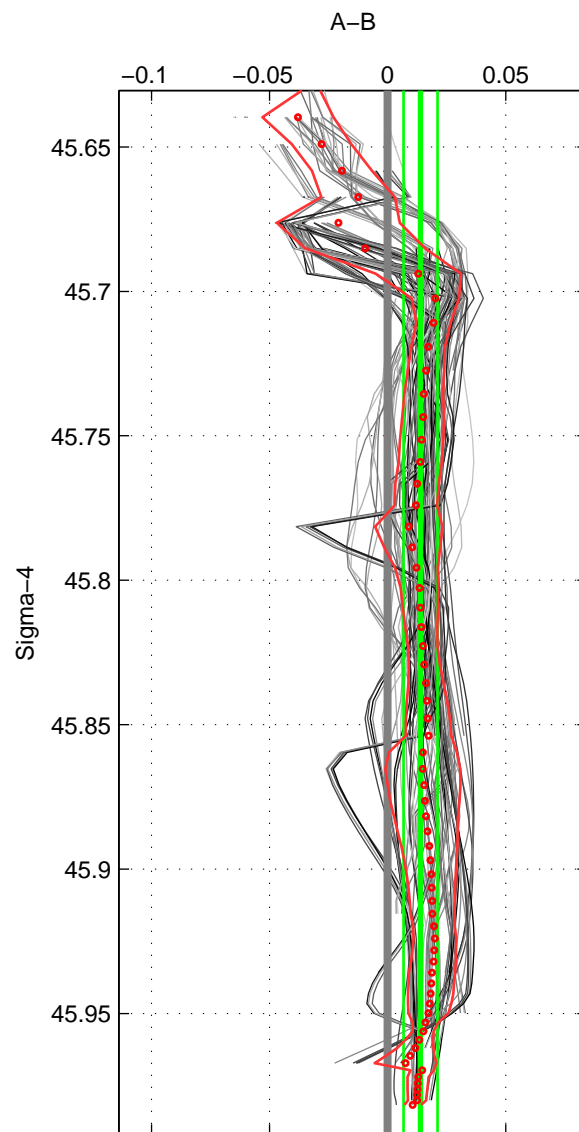

Cruise A (red). Date: Jun 1992 Cruisename: 179-18HU19920527

Cruise B (blue). Date: Jul 2002 Cruisename: 193-18HU20020623

\*\*\* "Favourite" values are means of spaces 1 2 3.

	Offset	O.StDev	Ratio	R.Stdev	Rating
SIGMA:	0.014	0.007	1.000	0.000	5
THETA:	0.013	0.007	1.000	0.000	5
DEPTH:	0.020	0.007	1.001	0.000	5
FAV.:	0.016	0.007	1.000	0.000	5

Profiles of A: 20  
 Profiles of B: 22  
 Diff profs : 100  
 WMoffset (A-B): 0.013922  
 WMoffset stdev: 0.0071704  
 WMratio (A/B): 1.0004  
 WMratio stdev: 0.00020557

Quality (1-5): 5

Profiles of A: 20  
 Profiles of B: 22  
 Diff profs : 100  
 WMoffset (A-B): 0.013129  
 WMoffset stdev: 0.006773  
 WMratio (A/B): 1.0004  
 WMratio stdev: 0.00019417

Quality (1-5): 5

Profiles of A: 20  
 Profiles of B: 22  
 Diff profs : 100  
 WMoffset (A-B): 0.020167  
 WMoffset stdev: 0.0073272  
 WMratio (A/B): 1.0006  
 WMratio stdev: 0.00021007

Quality (1-5): 5