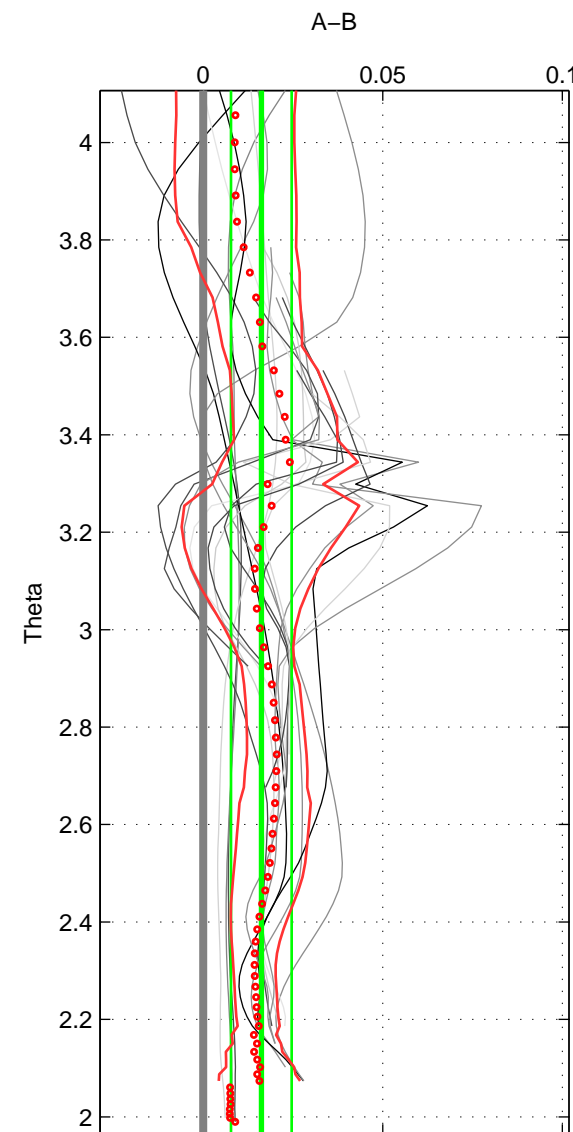

Cruise A (red). Date: May 1992 Cruisename: 143-06MT19920509

Cruise B (blue). Date: Aug 1993 Cruisename: 251-33MW19930704.1

\*\*\* "Favourite" values are means of spaces 1 2.

	Offset	O.StDev	Ratio	R.Stdev	Rating
SIGMA:	0.021	0.005	1.001	0.000	5
THETA:	0.016	0.008	1.000	0.000	5
DEPTH:	0.022	0.003	1.001	0.000	4
FAV.:	0.019	0.007	1.001	0.000	5

Profiles of A: 7  
 Profiles of B: 16  
 Diff profs: 19  
 WMoffset (A-B): 0.021351  
 WMoffset stdev: 0.0046986  
 WMratio (A/B): 1.0006  
 WMratio stdev: 0.00013452

Quality (1-5): 5

Profiles of A: 7  
 Profiles of B: 16  
 Diff profs: 19  
 WMoffset (A-B): 0.016196  
 WMoffset stdev: 0.0084255  
 WMratio (A/B): 1.0005  
 WMratio stdev: 0.00024127

Quality (1-5): 5

Profiles of A: 7  
 Profiles of B: 16  
 Diff profs: 19  
 WMoffset (A-B): 0.02186  
 WMoffset stdev: 0.0027697  
 WMratio (A/B): 1.0006  
 WMratio stdev: 7.9393e-05

Quality (1-5): 4