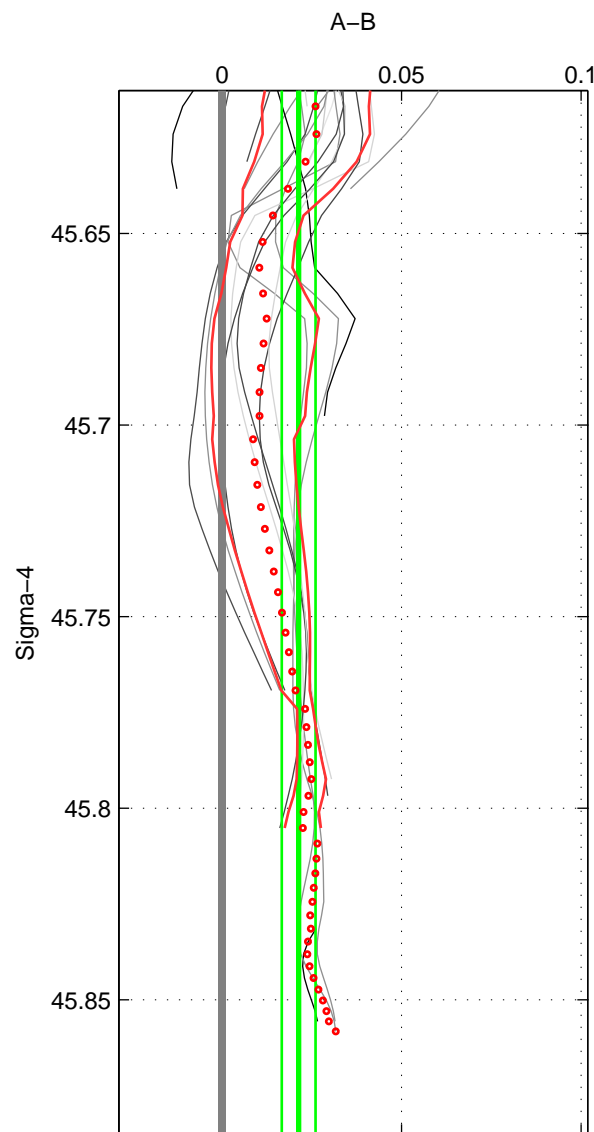

Cruise A (red). Date: May 1992 Cruisename: 143-06MT19920509

Cruise B (blue). Date: Aug 1993 Cruisename: 251-33MW19930704.1

\*\*\* "Favourite" values are means of spaces 1 2.

	Offset	O.StDev	Ratio	R.Stdev	Rating
SIGMA:	0.021	0.005	1.001	0.000	5
THETA:	0.016	0.008	1.000	0.000	5
DEPTH:	0.022	0.003	1.001	0.000	4
FAV.:	0.019	0.007	1.001	0.000	5

Profiles of A: 7  
 Profiles of B: 16  
 Diff profs: 19  
 WMoffset (A-B): 0.021351  
 WMoffset stdev: 0.0046986  
 WMratio (A/B): 1.0006  
 WMratio stdev: 0.00013452

Quality (1-5): 5

Profiles of A: 7  
 Profiles of B: 16  
 Diff profs: 19  
 WMoffset (A-B): 0.016196  
 WMoffset stdev: 0.0084255  
 WMratio (A/B): 1.0005  
 WMratio stdev: 0.00024127

Quality (1-5): 5

Profiles of A: 7  
 Profiles of B: 16  
 Diff profs: 19  
 WMoffset (A-B): 0.02186  
 WMoffset stdev: 0.0027697  
 WMratio (A/B): 1.0006  
 WMratio stdev: 7.9393e-05

Quality (1-5): 4