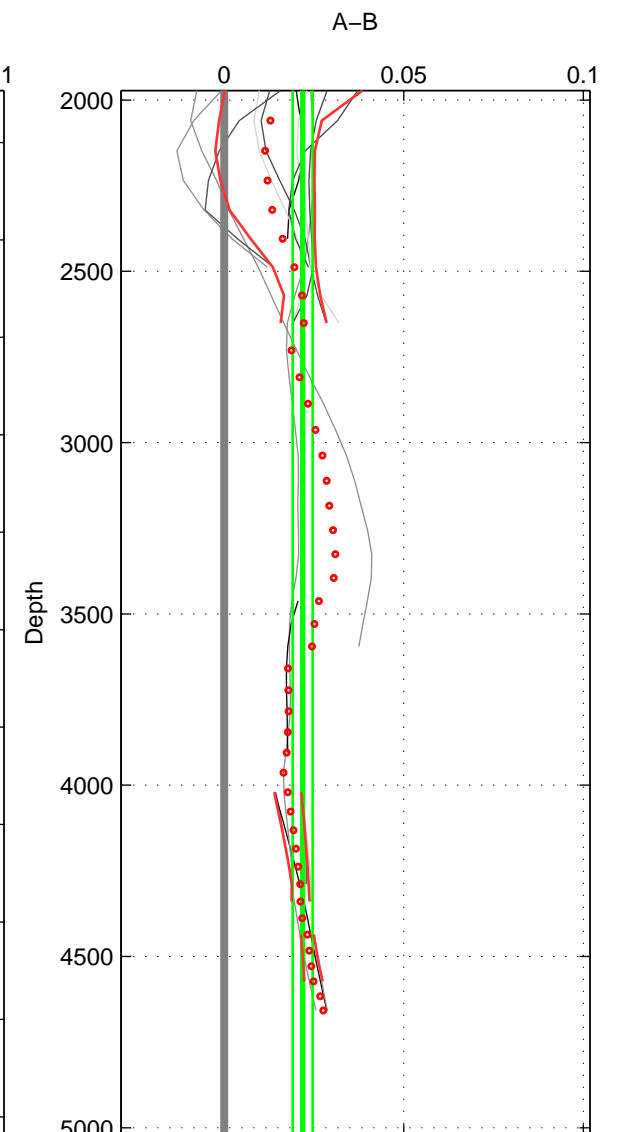

Cruise A (red). Date: May 1992 Cruisename: 143-06MT19920509

Cruise B (blue). Date: Aug 1993 Cruisename: 251-33MW19930704.1

\*\*\* "Favourite" values are means of spaces 1 2.

	Offset	O.StDev	Ratio	R.Stdev	Rating
SIGMA:	0.021	0.005	1.001	0.000	5
THETA:	0.016	0.008	1.000	0.000	5
DEPTH:	0.022	0.003	1.001	0.000	4
FAV.:	0.019	0.007	1.001	0.000	5

Profiles of A: 7  
 Profiles of B: 16  
 Diff profs: 19  
 WMoffset (A-B): 0.021351  
 WMoffset stdev: 0.0046986  
 WMratio (A/B): 1.0006  
 WMratio stdev: 0.00013452

Quality (1-5): 5

Profiles of A: 7  
 Profiles of B: 16  
 Diff profs: 19  
 WMoffset (A-B): 0.016196  
 WMoffset stdev: 0.0084255  
 WMratio (A/B): 1.0005  
 WMratio stdev: 0.00024127

Quality (1-5): 5

Profiles of A: 7  
 Profiles of B: 16  
 Diff profs: 19  
 WMoffset (A-B): 0.02186  
 WMoffset stdev: 0.0027697  
 WMratio (A/B): 1.0006  
 WMratio stdev: 7.9393e-05

Quality (1-5): 4