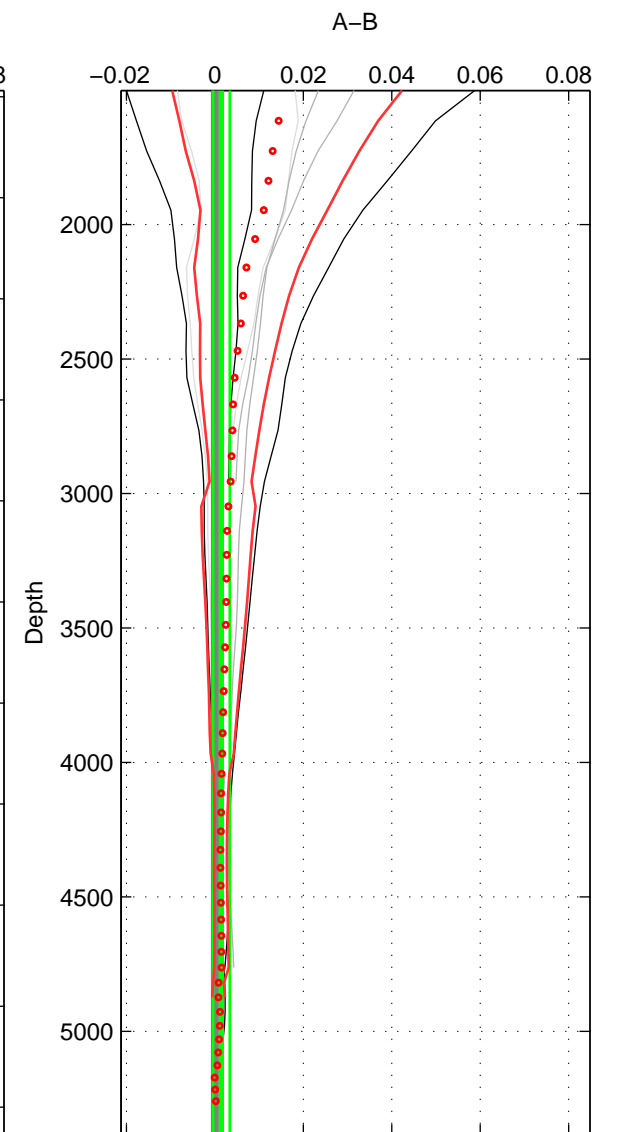

Cruise A (red). Date: Mar 2005 Cruisename: 604-49NZ20050228

Cruise B (blue). Date: Oct 2008 Cruisename: 615-49NZ20081011

*** "Favourite" values are means of spaces 1 2 3.

	Offset	O.StDev	Ratio	R.Stdev	Rating
SIGMA:	0.000	0.000	1.000	0.000	5
THETA:	0.001	0.000	1.000	0.000	5
DEPTH:	0.001	0.002	1.000	0.000	5
FAV. :	0.001	0.001	1.000	0.000	5

Profiles of A: 3
 Profiles of B: 7
 Diff profs : 7
 WMoffset (A-B): 0.00044414
 WMoffset stdev: 0.00010497
 WMratio (A/B): 1
 WMratio stdev: 3.026e-06

Quality (1-5): 5

Profiles of A: 3
 Profiles of B: 7
 Diff profs : 7
 WMoffset (A-B): 0.00073031
 WMoffset stdev: 0.00032016
 WMratio (A/B): 1
 WMratio stdev: 9.2324e-06

Quality (1-5): 5

Profiles of A: 3
 Profiles of B: 7
 Diff profs : 7
 WMoffset (A-B): 0.0014783
 WMoffset stdev: 0.0019004
 WMratio (A/B): 1
 WMratio stdev: 5.4781e-05

Quality (1-5): 5