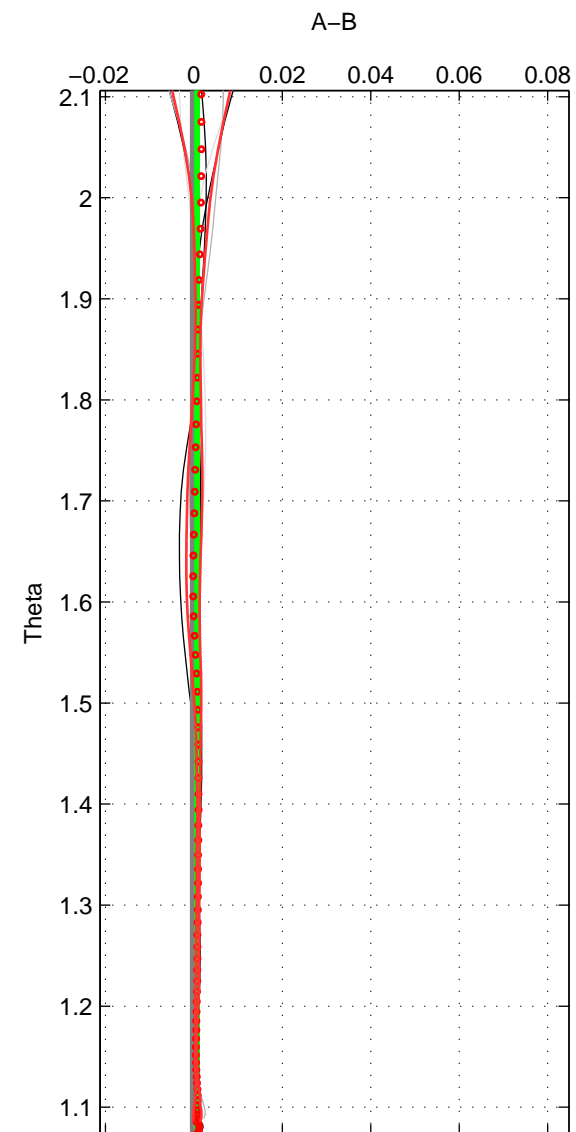

Cruise A (red). Date: Mar 2005 Cruisename: 604-49NZ20050228

Cruise B (blue). Date: Oct 2008 Cruisename: 615-49NZ20081011

*** "Favourite" values are means of spaces 1 2 3.

	Offset	O.StDev	Ratio	R.Stdev	Rating
SIGMA:	0.000	0.000	1.000	0.000	5
THETA:	0.001	0.000	1.000	0.000	5
DEPTH:	0.001	0.002	1.000	0.000	5
FAV. :	0.001	0.001	1.000	0.000	5

Profiles of A: 3
 Profiles of B: 7
 Diff profs : 7
 WMoffset (A-B): 0.00044414
 WMoffset stdev: 0.00010497
 WMratio (A/B): 1
 WMratio stdev: 3.026e-06

Quality (1-5): 5

Profiles of A: 3
 Profiles of B: 7
 Diff profs : 7
 WMoffset (A-B): 0.00073031
 WMoffset stdev: 0.00032016
 WMratio (A/B): 1
 WMratio stdev: 9.2324e-06

Quality (1-5): 5

Profiles of A: 3
 Profiles of B: 7
 Diff profs : 7
 WMoffset (A-B): 0.0014783
 WMoffset stdev: 0.0019004
 WMratio (A/B): 1
 WMratio stdev: 5.4781e-05

Quality (1-5): 5