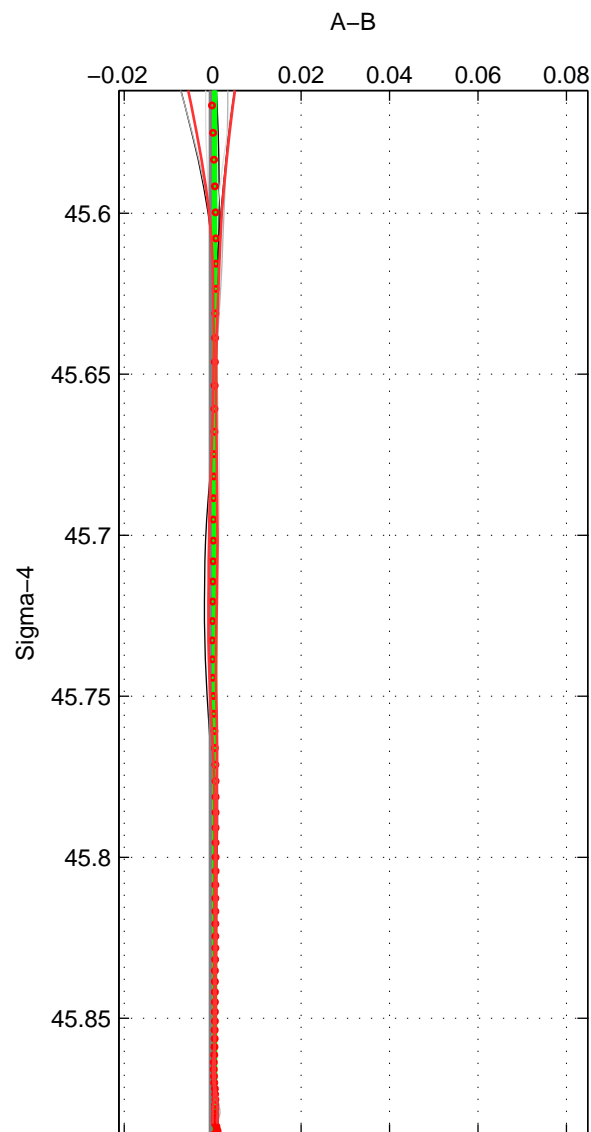

Cruise A (red). Date: Mar 2005 Cruisename: 604-49NZ20050228

Cruise B (blue). Date: Oct 2008 Cruisename: 615-49NZ20081011

*** "Favourite" values are means of spaces 1 2 3.

	Offset	O.StDev	Ratio	R.Stdev	Rating
SIGMA:	0.000	0.000	1.000	0.000	5
THETA:	0.001	0.000	1.000	0.000	5
DEPTH:	0.001	0.002	1.000	0.000	5
FAV. :	0.001	0.001	1.000	0.000	5

Profiles of A: 3
 Profiles of B: 7
 Diff profs : 7
 WMoffset (A-B): 0.00044414
 WMoffset stdev: 0.00010497
 WMratio (A/B): 1
 WMratio stdev: 3.026e-06

Quality (1-5): 5

Profiles of A: 3
 Profiles of B: 7
 Diff profs : 7
 WMoffset (A-B): 0.00073031
 WMoffset stdev: 0.00032016
 WMratio (A/B): 1
 WMratio stdev: 9.2324e-06

Quality (1-5): 5

Profiles of A: 3
 Profiles of B: 7
 Diff profs : 7
 WMoffset (A-B): 0.0014783
 WMoffset stdev: 0.0019004
 WMratio (A/B): 1
 WMratio stdev: 5.4781e-05

Quality (1-5): 5