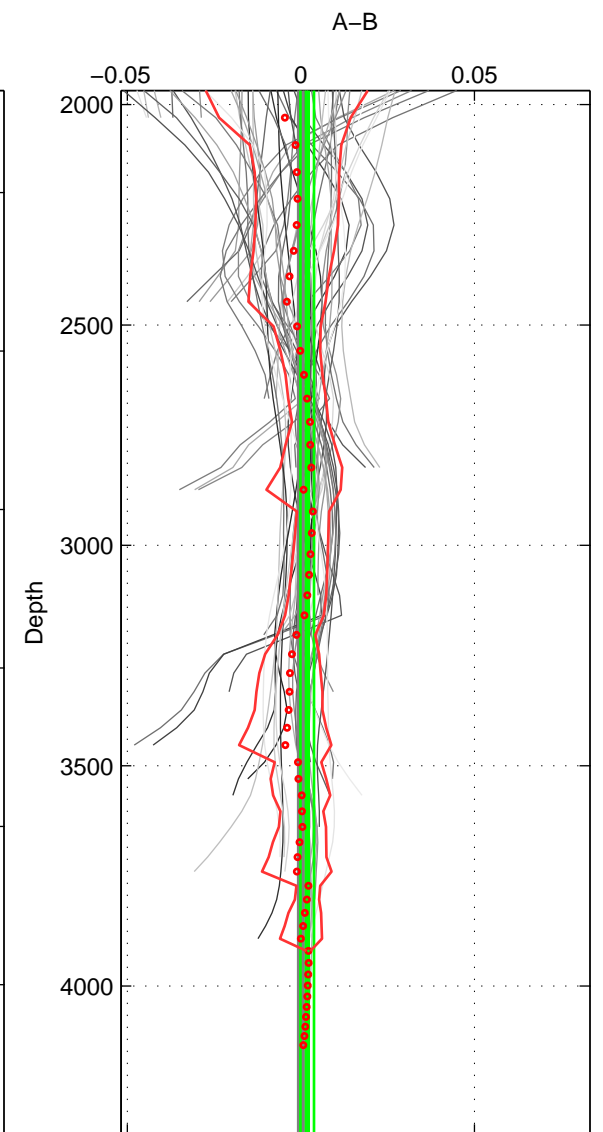

Cruise A (red). Date: Sep 1996 Cruisename: 332-09AR19960822

Cruise B (blue). Date: Jan 1995 Cruisename: 384-49HH19941213

\*\*\* "Favourite" values are means of spaces 1 2 3.

|        | Offset | O.StDev | Ratio | R.Stdev | Rating |
|--------|--------|---------|-------|---------|--------|
| SIGMA: | -0.000 | 0.002   | 1.000 | 0.000   | 5      |
| THETA: | 0.001  | 0.002   | 1.000 | 0.000   | 5      |
| DEPTH: | 0.002  | 0.002   | 1.000 | 0.000   | 5      |
| FAV. : | 0.001  | 0.002   | 1.000 | 0.000   | 5      |

Profiles of A: 26  
 Profiles of B: 7  
 Diff profs : 55  
 WMoffset (A-B): -0.00010635  
 WMoffset stdev: 0.0016993  
 WMratio (A/B): 1  
 WMratio stdev: 4.8949e-05

Quality (1-5): 5

Profiles of A: 26  
 Profiles of B: 7  
 Diff profs : 55  
 WMoffset (A-B): 0.0014775  
 WMoffset stdev: 0.0016189  
 WMratio (A/B): 1  
 WMratio stdev: 4.6612e-05

Quality (1-5): 5

Profiles of A: 26  
 Profiles of B: 7  
 Diff profs : 55  
 WMoffset (A-B): 0.0018411  
 WMoffset stdev: 0.0019384  
 WMratio (A/B): 1.0001  
 WMratio stdev: 5.5996e-05

Quality (1-5): 5