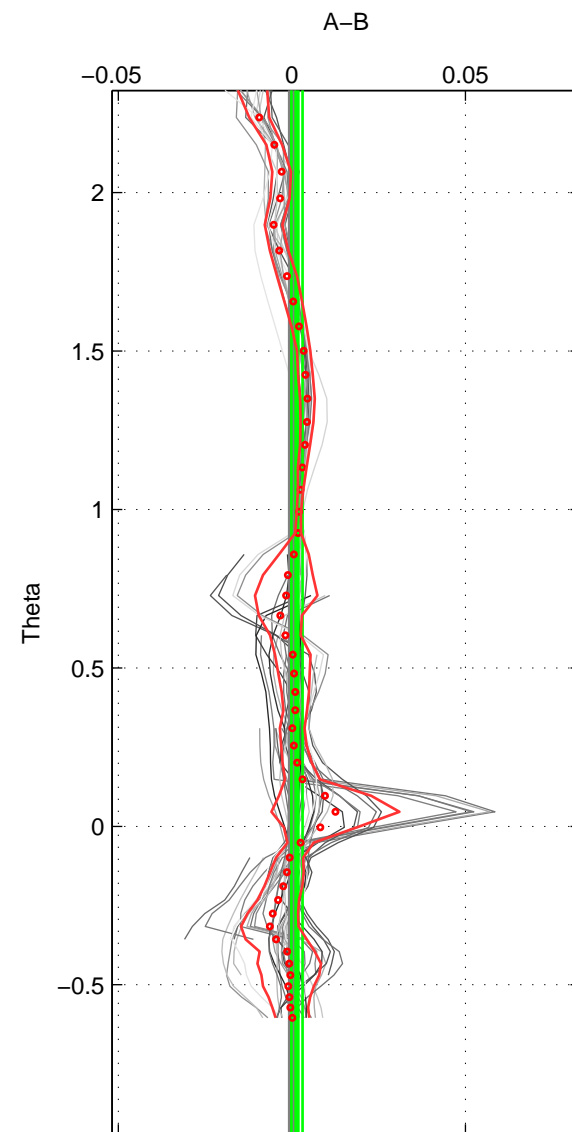

Cruise A (red). Date: Sep 1996 Cruisename: 332-09AR19960822

Cruise B (blue). Date: Jan 1995 Cruisename: 384-49HH19941213

\*\*\* "Favourite" values are means of spaces 1 2 3.

|        | Offset | O.StDev | Ratio | R.Stdev | Rating |
|--------|--------|---------|-------|---------|--------|
| SIGMA: | -0.000 | 0.002   | 1.000 | 0.000   | 5      |
| THETA: | 0.001  | 0.002   | 1.000 | 0.000   | 5      |
| DEPTH: | 0.002  | 0.002   | 1.000 | 0.000   | 5      |
| FAV. : | 0.001  | 0.002   | 1.000 | 0.000   | 5      |

Profiles of A: 26  
 Profiles of B: 7  
 Diff profs : 55  
 WMoffset (A-B): -0.00010635  
 WMoffset stdev: 0.0016993  
 WMratio (A/B): 1  
 WMratio stdev: 4.8949e-05

Quality (1-5): 5

Profiles of A: 26  
 Profiles of B: 7  
 Diff profs : 55  
 WMoffset (A-B): 0.0014775  
 WMoffset stdev: 0.0016189  
 WMratio (A/B): 1  
 WMratio stdev: 4.6612e-05

Quality (1-5): 5

Profiles of A: 26  
 Profiles of B: 7  
 Diff profs : 55  
 WMoffset (A-B): 0.0018411  
 WMoffset stdev: 0.0019384  
 WMratio (A/B): 1.0001  
 WMratio stdev: 5.5996e-05

Quality (1-5): 5