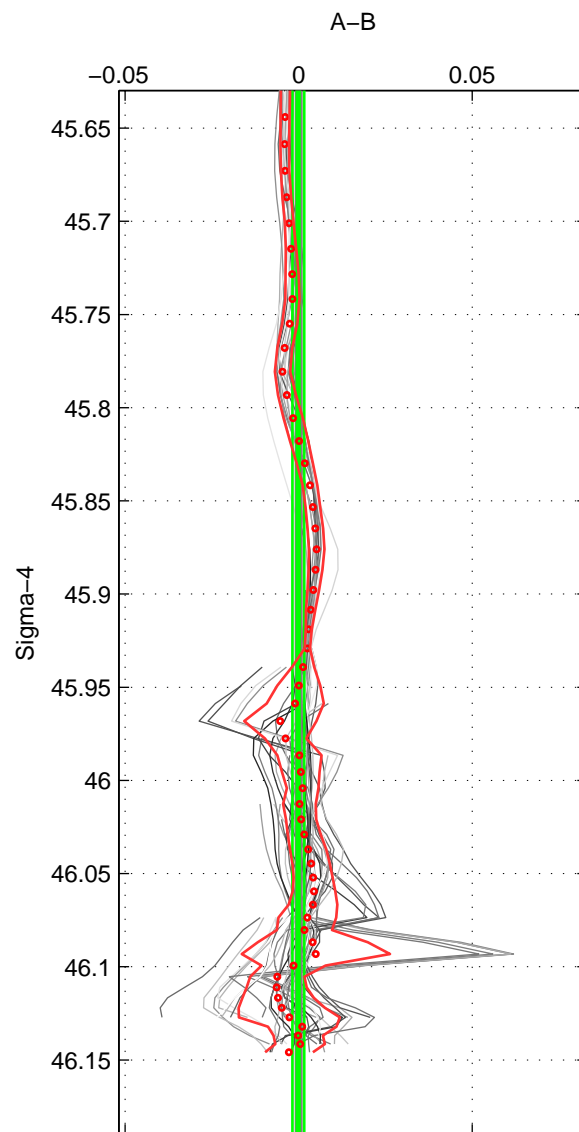

Cruise A (red). Date: Sep 1996 Cruisename: 332-09AR19960822

Cruise B (blue). Date: Jan 1995 Cruisename: 384-49HH19941213

\*\*\* "Favourite" values are means of spaces 1 2 3.

|        | Offset | O.StDev | Ratio | R.Stdev | Rating |
|--------|--------|---------|-------|---------|--------|
| SIGMA: | -0.000 | 0.002   | 1.000 | 0.000   | 5      |
| THETA: | 0.001  | 0.002   | 1.000 | 0.000   | 5      |
| DEPTH: | 0.002  | 0.002   | 1.000 | 0.000   | 5      |
| FAV. : | 0.001  | 0.002   | 1.000 | 0.000   | 5      |

Profiles of A: 26  
 Profiles of B: 7  
 Diff profs : 55  
 WMoffset (A-B): -0.00010635  
 WMoffset stdev: 0.0016993  
 WMratio (A/B): 1  
 WMratio stdev: 4.8949e-05

Quality (1-5): 5

Profiles of A: 26  
 Profiles of B: 7  
 Diff profs : 55  
 WMoffset (A-B): 0.0014775  
 WMoffset stdev: 0.0016189  
 WMratio (A/B): 1  
 WMratio stdev: 4.6612e-05

Quality (1-5): 5

Profiles of A: 26  
 Profiles of B: 7  
 Diff profs : 55  
 WMoffset (A-B): 0.0018411  
 WMoffset stdev: 0.0019384  
 WMratio (A/B): 1.0001  
 WMratio stdev: 5.5996e-05

Quality (1-5): 5