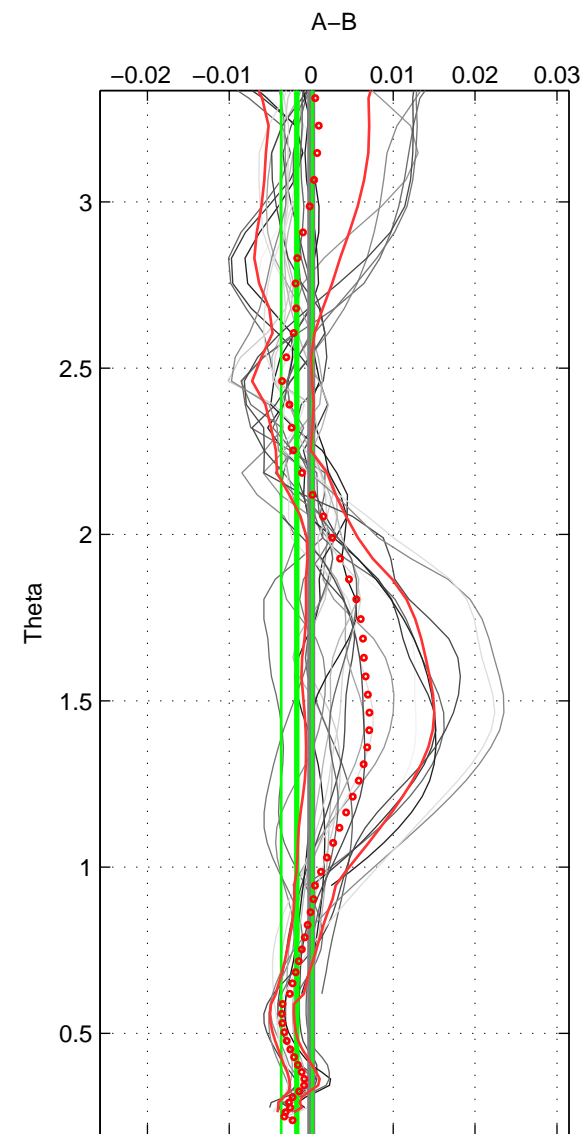

Cruise A (red). Date: Aug 1993 Cruisename: 251-33MW19930704.1

Cruise B (blue). Date: Jan 1993 Cruisename: 259-35A319930102

\*\*\* "Favourite" values are means of spaces 1 2 3.

	Offset	O.StDev	Ratio	R.Stdev	Rating
SIGMA:	-0.004	0.002	1.000	0.000	5
THETA:	-0.002	0.002	1.000	0.000	5
DEPTH:	-0.002	0.001	1.000	0.000	5
FAV. :	-0.003	0.002	1.000	0.000	5

Profiles of A: 5  
 Profiles of B: 13  
 Diff profs : 23  
 WMoffset (A-B): -0.0041817  
 WMoffset stdev: 0.0019028  
 WMratio (A/B): 0.99988  
 WMratio stdev: 5.4755e-05

Quality (1-5): 5

Profiles of A: 5  
 Profiles of B: 13  
 Diff profs : 23  
 WMoffset (A-B): -0.0017672  
 WMoffset stdev: 0.0019013  
 WMratio (A/B): 0.99995  
 WMratio stdev: 5.4738e-05

Quality (1-5): 5

Profiles of A: 5  
 Profiles of B: 13  
 Diff profs : 23  
 WMoffset (A-B): -0.0018608  
 WMoffset stdev: 0.0014725  
 WMratio (A/B): 0.99995  
 WMratio stdev: 4.2427e-05

Quality (1-5): 5