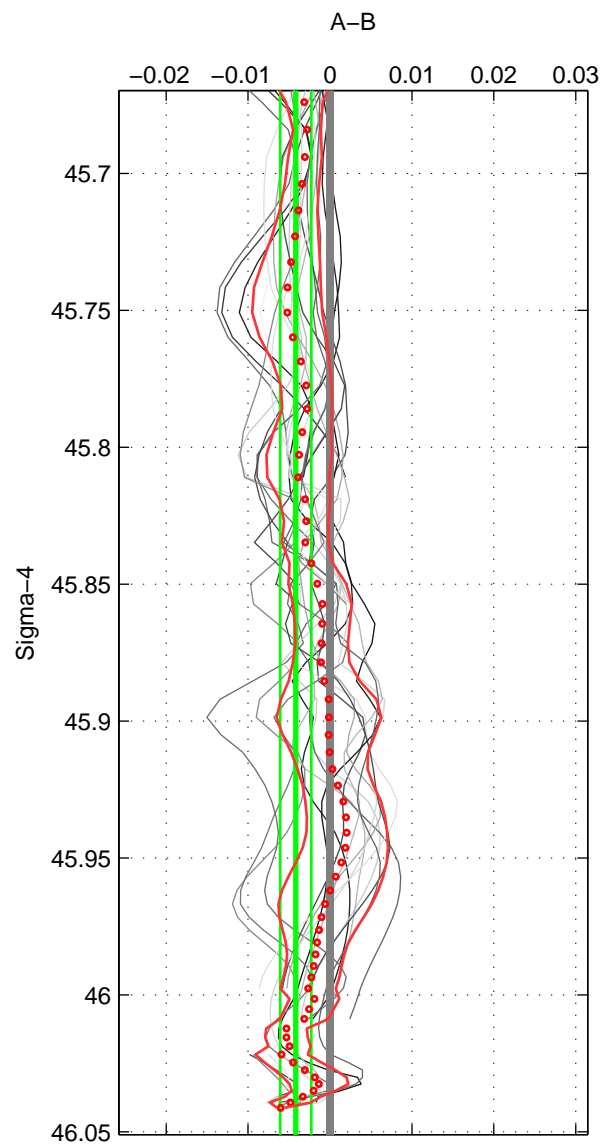

Cruise A (red). Date: Aug 1993 Cruisename: 251-33MW19930704.1

Cruise B (blue). Date: Jan 1993 Cruisename: 259-35A319930102

\*\*\* "Favourite" values are means of spaces 1 2 3.

	Offset	O.StDev	Ratio	R.Stdev	Rating
SIGMA:	-0.004	0.002	1.000	0.000	5
THETA:	-0.002	0.002	1.000	0.000	5
DEPTH:	-0.002	0.001	1.000	0.000	5
FAV. :	-0.003	0.002	1.000	0.000	5

Profiles of A: 5  
 Profiles of B: 13  
 Diff profs : 23  
 WMoffset (A-B): -0.0041817  
 WMoffset stdev: 0.0019028  
 WMratio (A/B): 0.99988  
 WMratio stdev: 5.4755e-05

Quality (1-5): 5

Profiles of A: 5  
 Profiles of B: 13  
 Diff profs : 23  
 WMoffset (A-B): -0.0017672  
 WMoffset stdev: 0.0019013  
 WMratio (A/B): 0.99995  
 WMratio stdev: 5.4738e-05

Quality (1-5): 5

Profiles of A: 5  
 Profiles of B: 13  
 Diff profs : 23  
 WMoffset (A-B): -0.0018608  
 WMoffset stdev: 0.0014725  
 WMratio (A/B): 0.99995  
 WMratio stdev: 4.2427e-05

Quality (1-5): 5