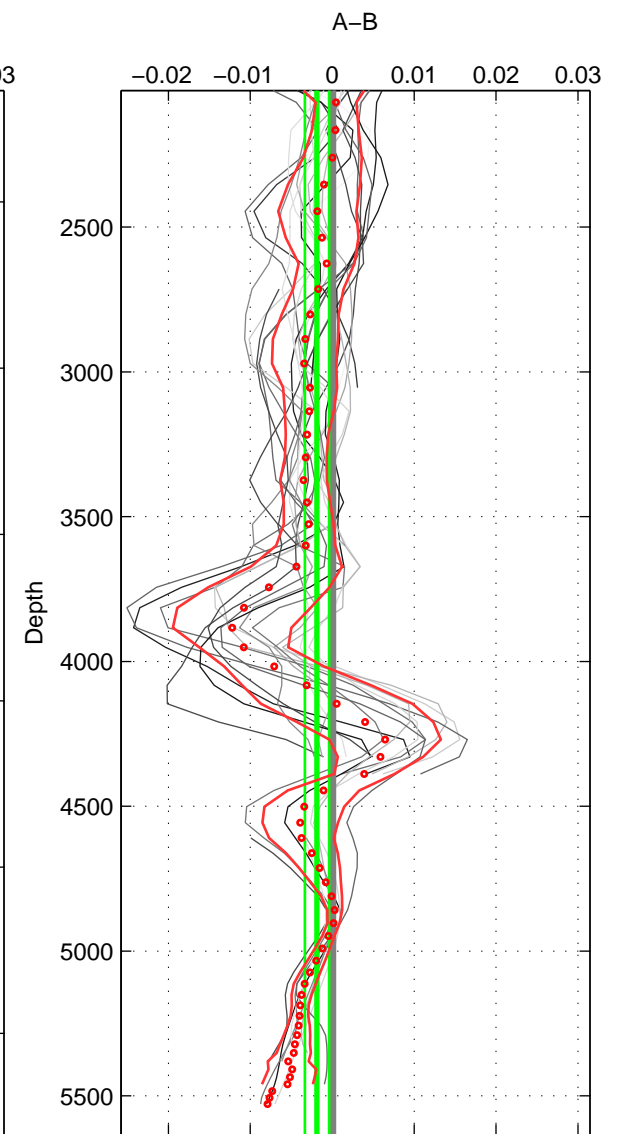

Cruise A (red). Date: Aug 1993 Cruisename: 251-33MW19930704.1

Cruise B (blue). Date: Jan 1993 Cruisename: 259-35A319930102

\*\*\* "Favourite" values are means of spaces 1 2 3.

	Offset	O.StDev	Ratio	R.Stdev	Rating
SIGMA:	-0.004	0.002	1.000	0.000	5
THETA:	-0.002	0.002	1.000	0.000	5
DEPTH:	-0.002	0.001	1.000	0.000	5
FAV. :	-0.003	0.002	1.000	0.000	5

Profiles of A: 5  
 Profiles of B: 13  
 Diff profs : 23  
 WMoffset (A-B): -0.0041817  
 WMoffset stdev: 0.0019028  
 WMratio (A/B): 0.99988  
 WMratio stdev: 5.4755e-05

Quality (1-5): 5

Profiles of A: 5  
 Profiles of B: 13  
 Diff profs : 23  
 WMoffset (A-B): -0.0017672  
 WMoffset stdev: 0.0019013  
 WMratio (A/B): 0.99995  
 WMratio stdev: 5.4738e-05

Quality (1-5): 5

Profiles of A: 5  
 Profiles of B: 13  
 Diff profs : 23  
 WMoffset (A-B): -0.0018608  
 WMoffset stdev: 0.0014725  
 WMratio (A/B): 0.99995  
 WMratio stdev: 4.2427e-05

Quality (1-5): 5