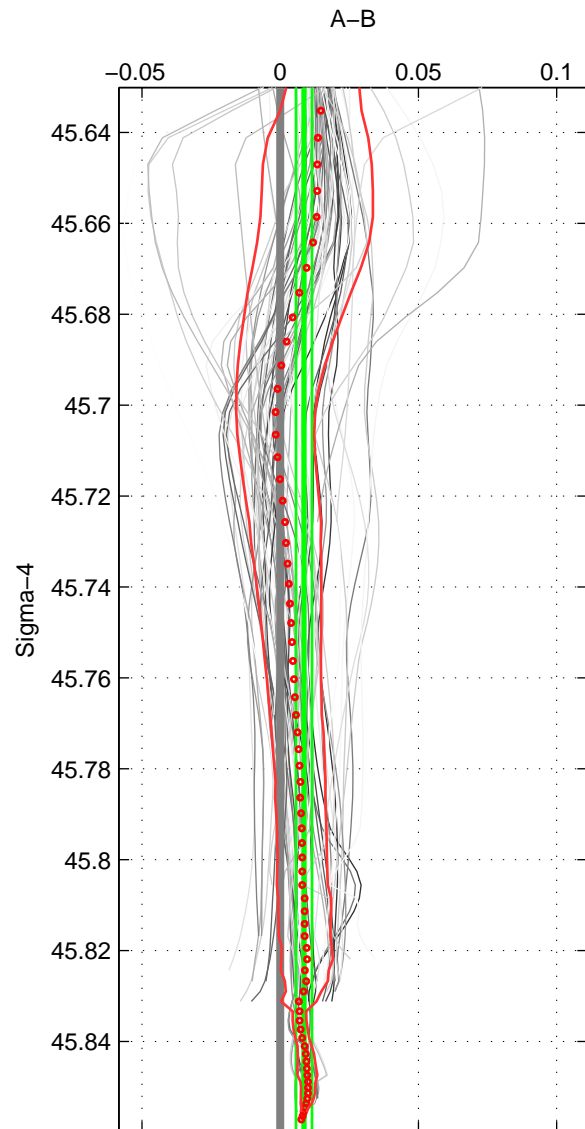

Cruise A (red). Date: Jun 2006 Cruisename: 135-06MM20060523

Cruise B (blue). Date: Jul 2001 Cruisename: 161-06MT20010717

*** "Favourite" values are means of spaces 1 2 3.

	Offset	O.StDev	Ratio	R.Stdev	Rating
SIGMA:	0.009	0.003	1.000	0.000	5
THETA:	0.005	0.001	1.000	0.000	5
DEPTH:	0.007	0.003	1.000	0.000	5
FAV.:	0.007	0.002	1.000	0.000	5

Profiles of A: 25
 Profiles of B: 10
 Diff profs: 66
 WMoffset (A-B): 0.0085626
 WMoffset stdev: 0.0029207
 WMratio (A/B): 1.0002
 WMratio stdev: 8.3674e-05

Quality (1-5): 5

Profiles of A: 25
 Profiles of B: 10
 Diff profs: 66
 WMoffset (A-B): 0.0048583
 WMoffset stdev: 0.0012228
 WMratio (A/B): 1.0001
 WMratio stdev: 3.5024e-05

Quality (1-5): 5

Profiles of A: 25
 Profiles of B: 10
 Diff profs: 66
 WMoffset (A-B): 0.0066916
 WMoffset stdev: 0.0025472
 WMratio (A/B): 1.0002
 WMratio stdev: 7.297e-05

Quality (1-5): 5