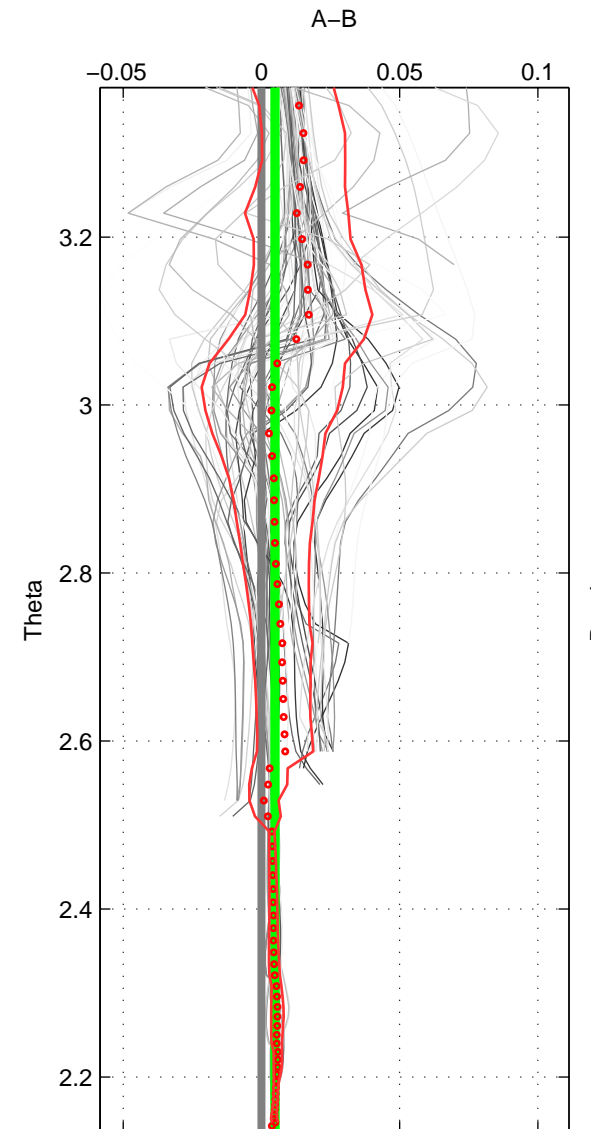

Cruise A (red). Date: Jun 2006 Cruisename: 135-06MM20060523

Cruise B (blue). Date: Jul 2001 Cruisename: 161-06MT20010717

*** "Favourite" values are means of spaces 1 2 3.

	Offset	O.StDev	Ratio	R.Stdev	Rating
SIGMA:	0.009	0.003	1.000	0.000	5
THETA:	0.005	0.001	1.000	0.000	5
DEPTH:	0.007	0.003	1.000	0.000	5
FAV.:	0.007	0.002	1.000	0.000	5

Profiles of A: 25
 Profiles of B: 10
 Diff profs: 66
 WMoffset (A-B): 0.0085626
 WMoffset stdev: 0.0029207
 WMratio (A/B): 1.0002
 WMratio stdev: 8.3674e-05

Quality (1-5): 5

Profiles of A: 25
 Profiles of B: 10
 Diff profs: 66
 WMoffset (A-B): 0.0048583
 WMoffset stdev: 0.0012228
 WMratio (A/B): 1.0001
 WMratio stdev: 3.5024e-05

Quality (1-5): 5

Profiles of A: 25
 Profiles of B: 10
 Diff profs: 66
 WMoffset (A-B): 0.0066916
 WMoffset stdev: 0.0025472
 WMratio (A/B): 1.0002
 WMratio stdev: 7.297e-05

Quality (1-5): 5