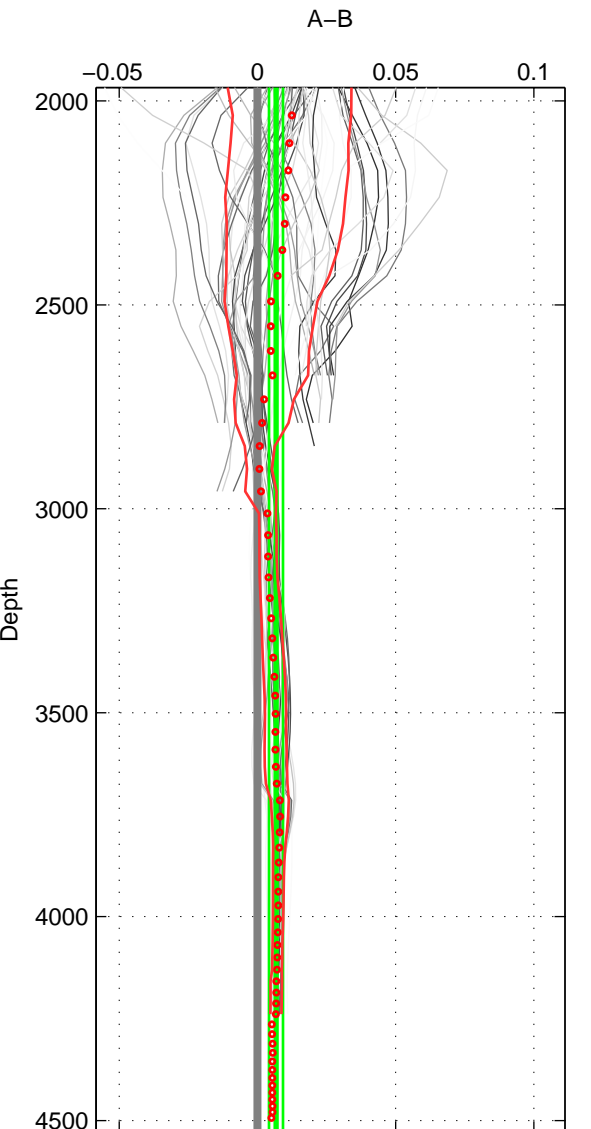

Cruise A (red). Date: Jun 2006 Cruisename: 135-06MM20060523

Cruise B (blue). Date: Jul 2001 Cruisename: 161-06MT20010717

*** "Favourite" values are means of spaces 1 2 3.

	Offset	O.StDev	Ratio	R.Stdev	Rating
SIGMA:	0.009	0.003	1.000	0.000	5
THETA:	0.005	0.001	1.000	0.000	5
DEPTH:	0.007	0.003	1.000	0.000	5
FAV.:	0.007	0.002	1.000	0.000	5

Profiles of A: 25
 Profiles of B: 10
 Diff profs: 66
 WMoffset (A-B): 0.0085626
 WMoffset stdev: 0.0029207
 WMratio (A/B): 1.0002
 WMratio stdev: 8.3674e-05

Quality (1-5): 5

Profiles of A: 25
 Profiles of B: 10
 Diff profs: 66
 WMoffset (A-B): 0.0048583
 WMoffset stdev: 0.0012228
 WMratio (A/B): 1.0001
 WMratio stdev: 3.5024e-05

Quality (1-5): 5

Profiles of A: 25
 Profiles of B: 10
 Diff profs: 66
 WMoffset (A-B): 0.0066916
 WMoffset stdev: 0.0025472
 WMratio (A/B): 1.0002
 WMratio stdev: 7.297e-05

Quality (1-5): 5