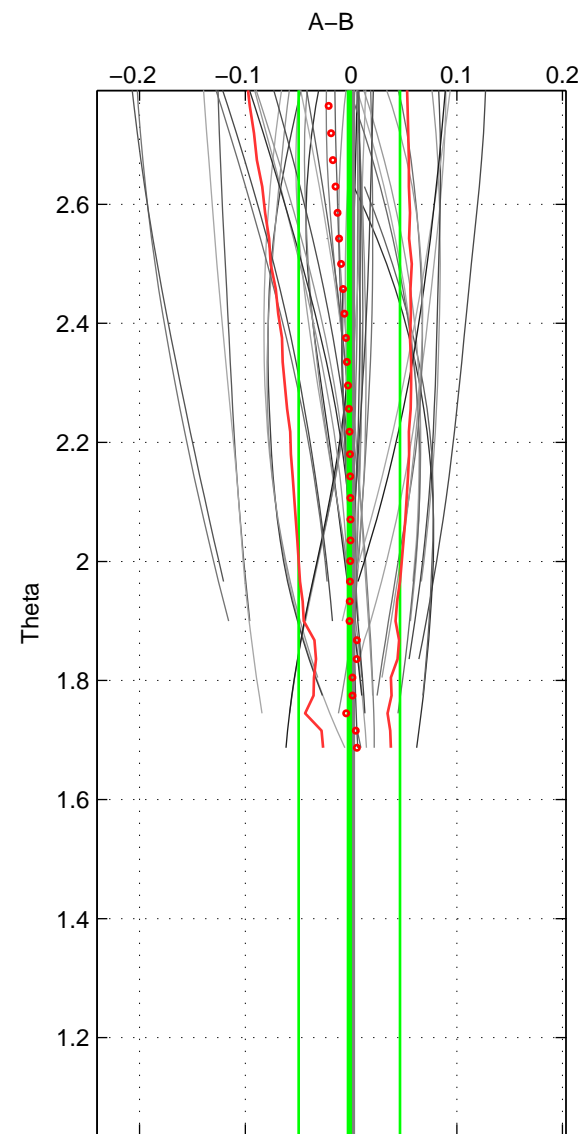

Cruise A (red). Date: Jul 2005 Cruisename: 518-33RR20050617
 Cruise B (blue). Date: May 2002 Cruisename: 696-49UP20020424

*** "Favourite" values are those of space 2.

	Offset	O.StDev	Ratio	R.Stdev	Rating
SIGMA:	-0.002	0.002	1.000	0.000	3
THETA:	-0.002	0.048	1.000	0.001	5
DEPTH:	0.016	0.004	1.000	0.000	3
FAV.:	-0.002	0.048	1.000	0.001	5

Profiles of A: 14
 Profiles of B: 9
 Diff profs: 2
 WMoffset (A-B): -0.0022714
 WMoffset stdev: 0.0021492
 WMratio (A/B): 0.99993
 WMratio stdev: 6.2332e-05

Quality (1-5): 3

Profiles of A: 30
 Profiles of B: 9
 Diff profs: 56
 WMoffset (A-B): -0.0016321
 WMoffset stdev: 0.047993
 WMratio (A/B): 0.99995
 WMratio stdev: 0.0013883

Quality (1-5): 5

Profiles of A: 11
 Profiles of B: 9
 Diff profs: 2
 WMoffset (A-B): 0.015759
 WMoffset stdev: 0.0043846
 WMratio (A/B): 1.0005
 WMratio stdev: 0.0001273

Quality (1-5): 3