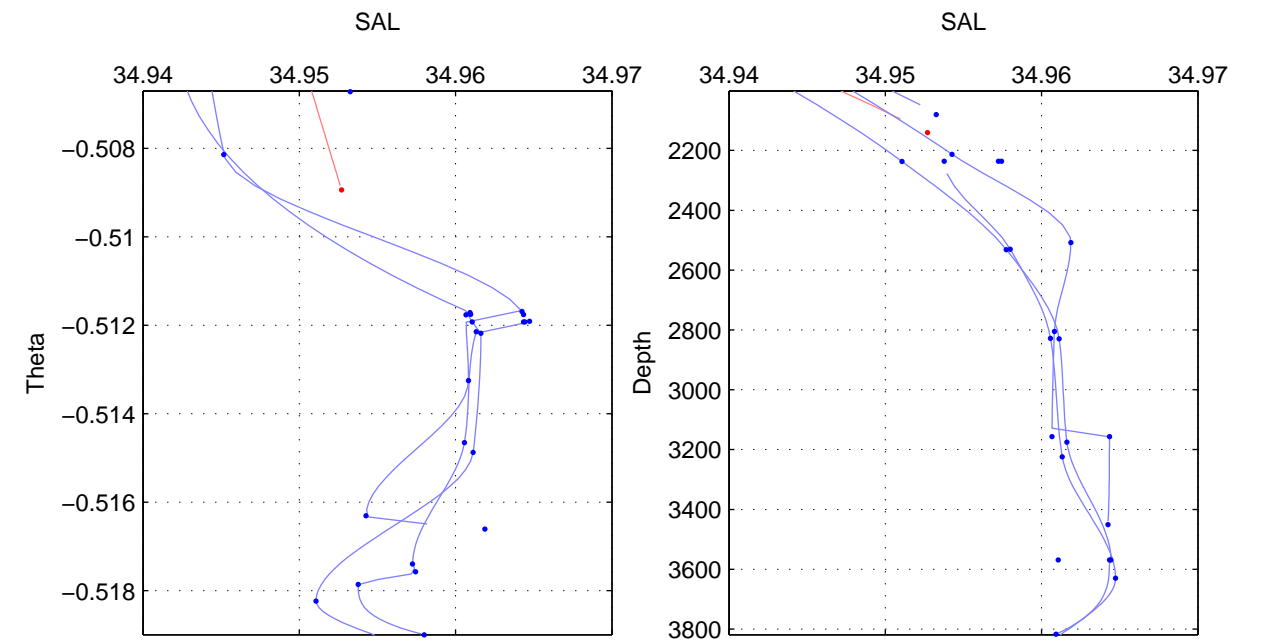

Cruise A (red). Date: Aug 2004 Cruisename: 56-32H120040718
 Cruise B (blue). Date: Sep 2005 Cruisename: 110-77DN20050819

*** "Favourite" values are means of spaces 2 3.

	Offset	O.StDev	Ratio	R.Stdev	Rating
SIGMA:	NaN	NaN	NaN	NaN	NaN
THETA:	0.006	0.001	1.000	0.000	2
DEPTH:	0.001	0.001	1.000	0.000	2
FAV.:	0.003	0.001	1.000	0.000	2

Please note that statistics are bad.

Profiles of A: 1
 Profiles of B: 4
 Diff profs : 3
 WMoffset (A-B): 0.0063025
 WMoffset stdev: 0.0011198
 WMratio (A/B): 1.0002
 WMratio stdev: 3.2045e-05

Quality (1-5): 2

Please note that statistics are bad.

Profiles of A: 1
 Profiles of B: 4
 Diff profs : 3
 WMoffset (A-B): 0.00055553
 WMoffset stdev: 0.0012803
 WMratio (A/B): 1
 WMratio stdev: 3.6633e-05

Quality (1-5): 2