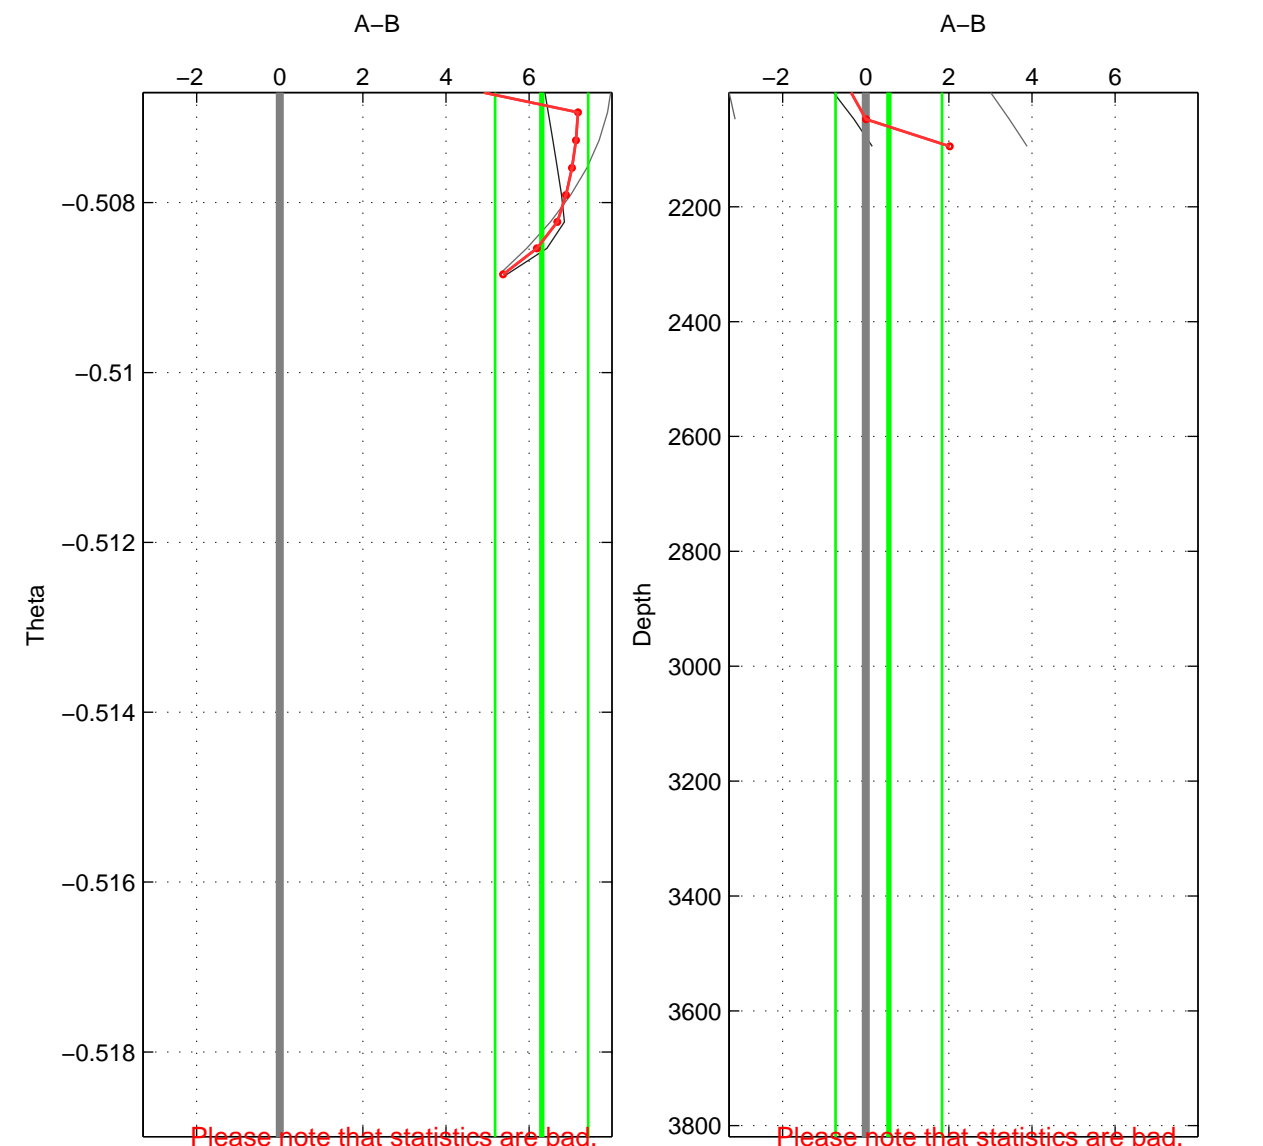

Cruise A (red). Date: Aug 2004 Cruisename: 56-32H120040718
 Cruise B (blue). Date: Sep 2005 Cruisename: 110-77DN20050819

*** "Favourite" values are means of spaces 2 3.

	Offset	O.StDev	Ratio	R.Stdev	Rating
SIGMA:	NaN	NaN	NaN	NaN	NaN
THETA:	0.006	0.001	1.000	0.000	2
DEPTH:	0.001	0.001	1.000	0.000	2
FAV.:	0.003	0.001	1.000	0.000	2

Please note that statistics are bad.

Profiles of A: 1
 Profiles of B: 4
 Diff profs : 3
 WMoffset (A-B): 0.0063025
 WMoffset stdev: 0.0011198
 WMratio (A/B): 1.0002
 WMratio stdev: 3.2045e-05

Quality (1-5): 2

Please note that statistics are bad.

Profiles of A: 1
 Profiles of B: 4
 Diff profs : 3
 WMoffset (A-B): 0.00055553
 WMoffset stdev: 0.0012803
 WMratio (A/B): 1
 WMratio stdev: 3.6633e-05

Quality (1-5): 2