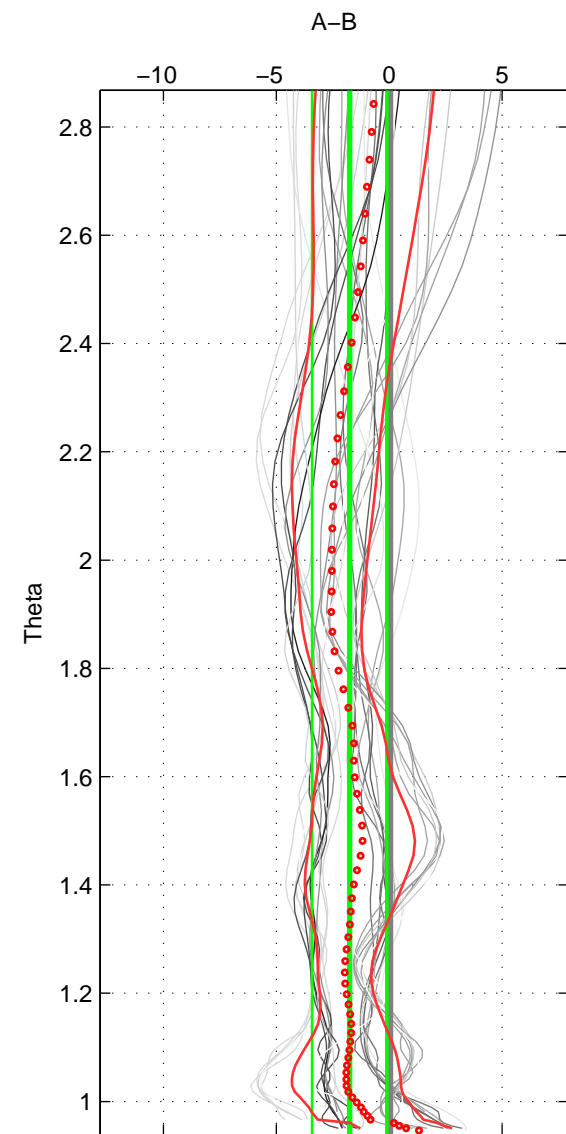

Cruise A (red). Date: Mar 1989 Cruisename: 507-32MW19890206

Cruise B (blue). Date: Jul 2011 Cruisename: 626-49RY20110515

*** "Favourite" values are means of spaces 1 2 3.

	Offset	O.StDev	Ratio	R.Stdev	Rating
SIGMA:	-0.001	0.001	1.000	0.000	5
THETA:	-0.002	0.002	1.000	0.000	5
DEPTH:	0.001	0.001	1.000	0.000	5
FAV. :	-0.001	0.001	1.000	0.000	5

Profiles of A: 5
 Profiles of B: 8
 Diff profs : 30
 WMoffset (A-B): -0.0012216
 WMoffset stdev: 0.0012163
 WMratio (A/B): 0.99996
 WMratio stdev: 3.5081e-05

Quality (1-5): 5

Profiles of A: 5
 Profiles of B: 8
 Diff profs : 30
 WMoffset (A-B): -0.0017507
 WMoffset stdev: 0.0016656
 WMratio (A/B): 0.99995
 WMratio stdev: 4.8052e-05

Quality (1-5): 5

Profiles of A: 5
 Profiles of B: 8
 Diff profs : 30
 WMoffset (A-B): 0.00063503
 WMoffset stdev: 0.0014537
 WMratio (A/B): 1
 WMratio stdev: 4.1901e-05

Quality (1-5): 5