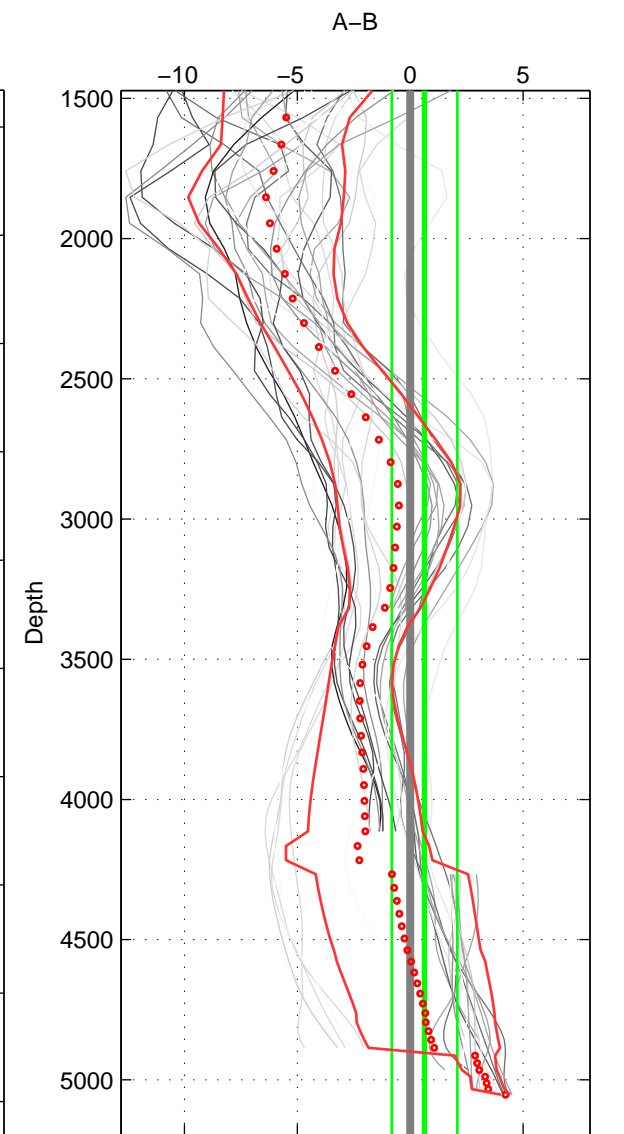

Cruise A (red). Date: Mar 1989 Cruisename: 507-32MW19890206

Cruise B (blue). Date: Jul 2011 Cruisename: 626-49RY20110515

*** "Favourite" values are means of spaces 1 2 3.

	Offset	O.StDev	Ratio	R.Stdev	Rating
SIGMA:	-0.001	0.001	1.000	0.000	5
THETA:	-0.002	0.002	1.000	0.000	5
DEPTH:	0.001	0.001	1.000	0.000	5
FAV. :	-0.001	0.001	1.000	0.000	5

Profiles of A: 5
 Profiles of B: 8
 Diff profs : 30
 WMoffset (A-B): -0.0012216
 WMoffset stdev: 0.0012163
 WMratio (A/B): 0.99996
 WMratio stdev: 3.5081e-05

Quality (1-5): 5

Profiles of A: 5
 Profiles of B: 8
 Diff profs : 30
 WMoffset (A-B): -0.0017507
 WMoffset stdev: 0.0016656
 WMratio (A/B): 0.99995
 WMratio stdev: 4.8052e-05

Quality (1-5): 5

Profiles of A: 5
 Profiles of B: 8
 Diff profs : 30
 WMoffset (A-B): 0.00063503
 WMoffset stdev: 0.0014537
 WMratio (A/B): 1
 WMratio stdev: 4.1901e-05

Quality (1-5): 5