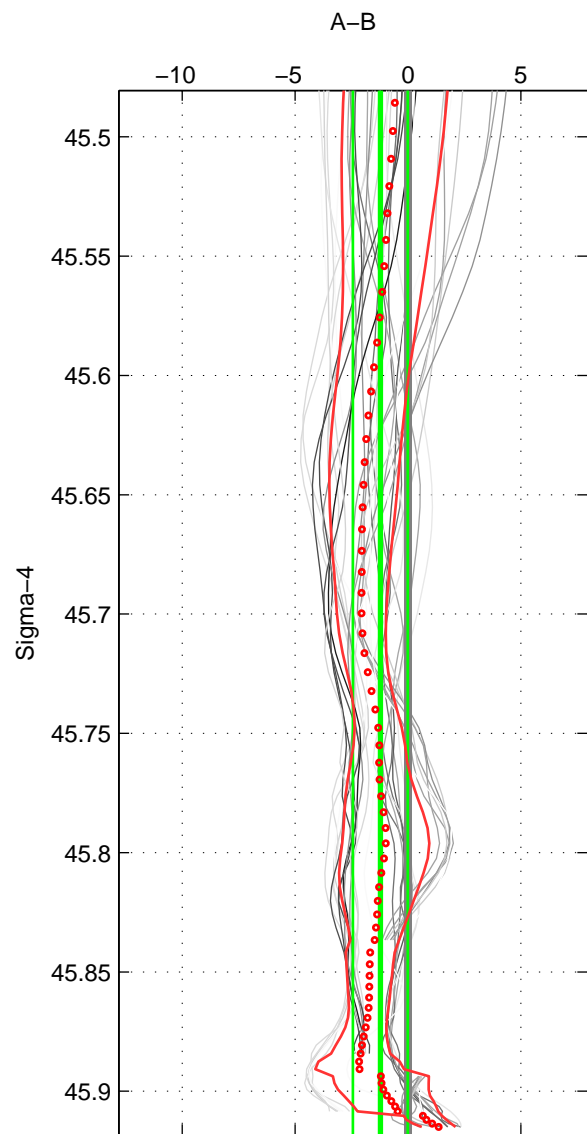

Cruise A (red). Date: Mar 1989 Cruisename: 507-32MW19890206

Cruise B (blue). Date: Jul 2011 Cruisename: 626-49RY20110515

*** "Favourite" values are means of spaces 1 2 3.

	Offset	O.StDev	Ratio	R.Stdev	Rating
SIGMA:	-0.001	0.001	1.000	0.000	5
THETA:	-0.002	0.002	1.000	0.000	5
DEPTH:	0.001	0.001	1.000	0.000	5
FAV. :	-0.001	0.001	1.000	0.000	5

Profiles of A: 5
 Profiles of B: 8
 Diff profs : 30
 WMoffset (A-B): -0.0012216
 WMoffset stdev: 0.0012163
 WMratio (A/B): 0.99996
 WMratio stdev: 3.5081e-05

Quality (1-5): 5

Profiles of A: 5
 Profiles of B: 8
 Diff profs : 30
 WMoffset (A-B): -0.0017507
 WMoffset stdev: 0.0016656
 WMratio (A/B): 0.99995
 WMratio stdev: 4.8052e-05

Quality (1-5): 5

Profiles of A: 5
 Profiles of B: 8
 Diff profs : 30
 WMoffset (A-B): 0.00063503
 WMoffset stdev: 0.0014537
 WMratio (A/B): 1
 WMratio stdev: 4.1901e-05

Quality (1-5): 5