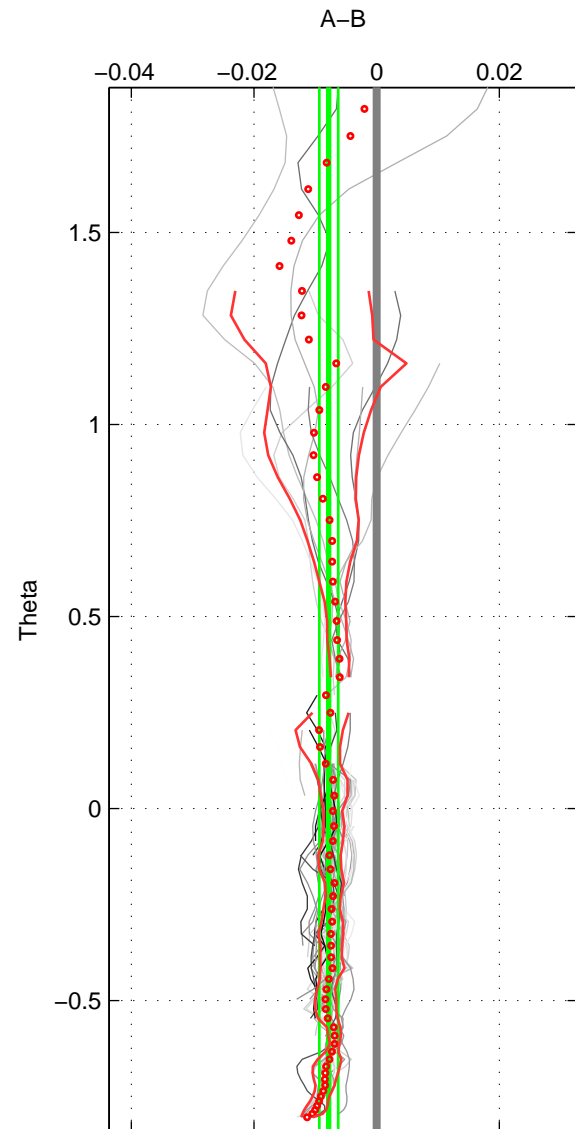

Cruise A (red). Date: Oct 2007 Cruisename: 128-06AQ20071128  
 Cruise B (blue). Date: Dec 1983 Cruisename: 222-316N19831007

\*\*\* "Favourite" values are means of spaces 1 2 3.

	Offset	O.StDev	Ratio	R.Stdev	Rating
SIGMA:	-0.010	0.001	1.000	0.000	5
THETA:	-0.008	0.002	1.000	0.000	5
DEPTH:	-0.011	0.001	1.000	0.000	5
FAV. :	-0.009	0.001	1.000	0.000	5

Profiles of A: 27  
 Profiles of B: 18  
 Diff profs : 77  
 WMoffset (A-B): -0.0097542  
 WMoffset stdev: 0.0013567  
 WMratio (A/B): 0.99972  
 WMratio stdev: 3.9145e-05

Quality (1-5): 5

Profiles of A: 27  
 Profiles of B: 18  
 Diff profs : 77  
 WMoffset (A-B): -0.0078049  
 WMoffset stdev: 0.0015371  
 WMratio (A/B): 0.99977  
 WMratio stdev: 4.4343e-05

Quality (1-5): 5

Profiles of A: 27  
 Profiles of B: 18  
 Diff profs : 77  
 WMoffset (A-B): -0.01075  
 WMoffset stdev: 0.00086543  
 WMratio (A/B): 0.99969  
 WMratio stdev: 2.4974e-05

Quality (1-5): 5