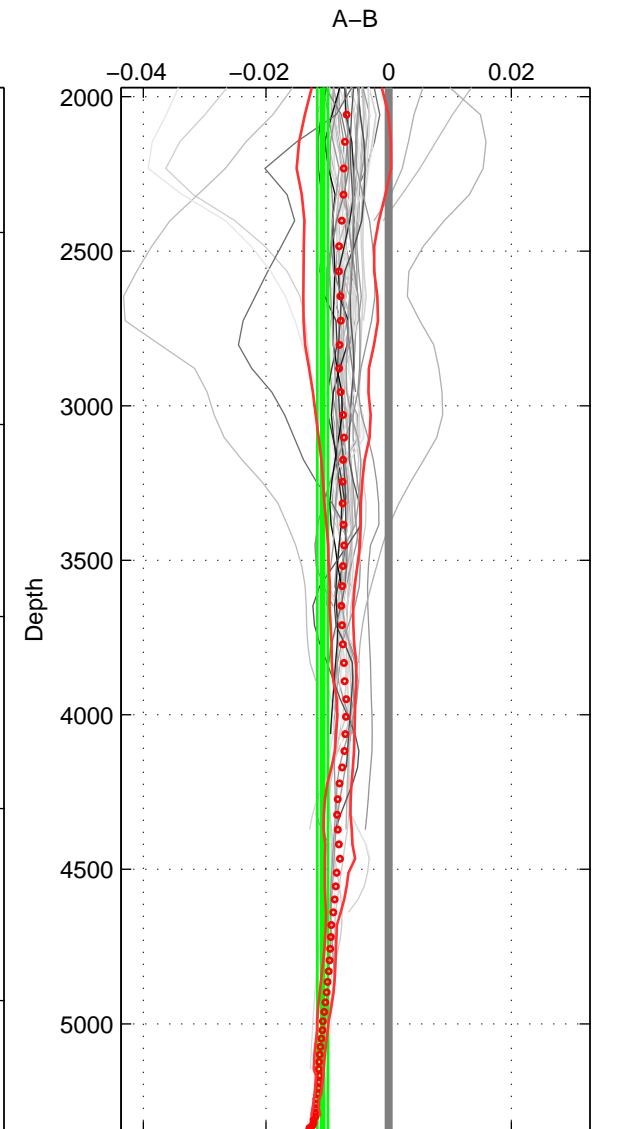

Cruise A (red). Date: Oct 2007 Cruisename: 128-06AQ20071128  
 Cruise B (blue). Date: Dec 1983 Cruisename: 222-316N19831007

\*\*\* "Favourite" values are means of spaces 1 2 3.

	Offset	O.StDev	Ratio	R.Stdev	Rating
SIGMA:	-0.010	0.001	1.000	0.000	5
THETA:	-0.008	0.002	1.000	0.000	5
DEPTH:	-0.011	0.001	1.000	0.000	5
FAV. :	-0.009	0.001	1.000	0.000	5

Profiles of A: 27  
 Profiles of B: 18  
 Diff profs : 77  
 WMoffset (A-B): -0.0097542  
 WMoffset stdev: 0.0013567  
 WMratio (A/B): 0.99972  
 WMratio stdev: 3.9145e-05

Quality (1-5): 5

Profiles of A: 27  
 Profiles of B: 18  
 Diff profs : 77  
 WMoffset (A-B): -0.0078049  
 WMoffset stdev: 0.0015371  
 WMratio (A/B): 0.99977  
 WMratio stdev: 4.4343e-05

Quality (1-5): 5

Profiles of A: 27  
 Profiles of B: 18  
 Diff profs : 77  
 WMoffset (A-B): -0.01075  
 WMoffset stdev: 0.00086543  
 WMratio (A/B): 0.99969  
 WMratio stdev: 2.4974e-05

Quality (1-5): 5