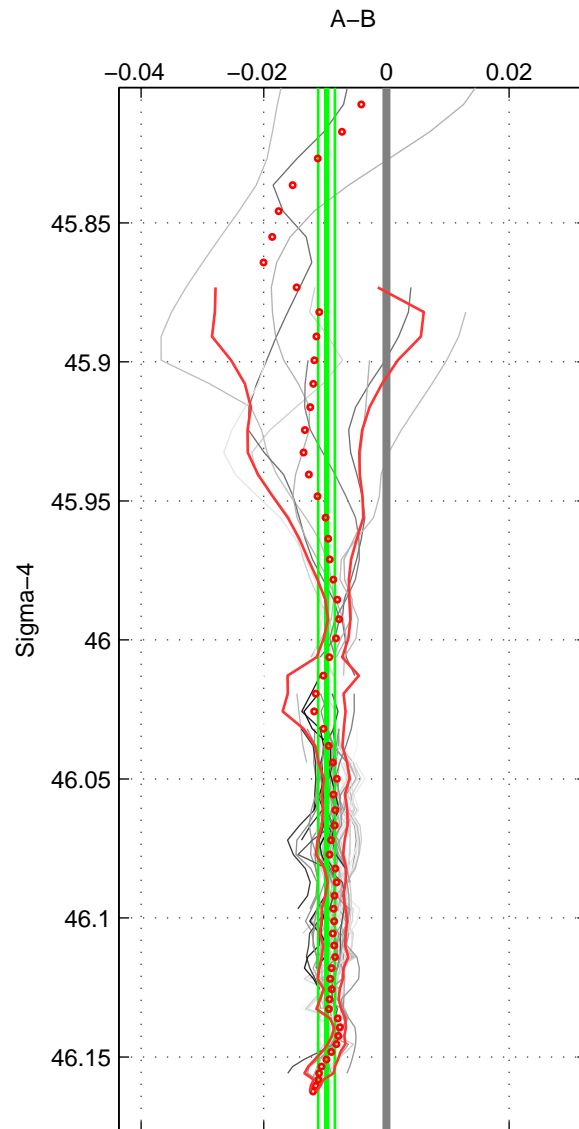

Cruise A (red). Date: Oct 2007 Cruisename: 128-06AQ20071128  
 Cruise B (blue). Date: Dec 1983 Cruisename: 222-316N19831007

\*\*\* "Favourite" values are means of spaces 1 2 3.

	Offset	O.StDev	Ratio	R.Stdev	Rating
SIGMA:	-0.010	0.001	1.000	0.000	5
THETA:	-0.008	0.002	1.000	0.000	5
DEPTH:	-0.011	0.001	1.000	0.000	5
FAV. :	-0.009	0.001	1.000	0.000	5

Profiles of A: 27  
 Profiles of B: 18  
 Diff profs : 77  
 WMoffset (A-B): -0.0097542  
 WMoffset stdev: 0.0013567  
 WMratio (A/B): 0.99972  
 WMratio stdev: 3.9145e-05

Quality (1-5): 5

Profiles of A: 27  
 Profiles of B: 18  
 Diff profs : 77  
 WMoffset (A-B): -0.0078049  
 WMoffset stdev: 0.0015371  
 WMratio (A/B): 0.99977  
 WMratio stdev: 4.4343e-05

Quality (1-5): 5

Profiles of A: 27  
 Profiles of B: 18  
 Diff profs : 77  
 WMoffset (A-B): -0.01075  
 WMoffset stdev: 0.00086543  
 WMratio (A/B): 0.99969  
 WMratio stdev: 2.4974e-05

Quality (1-5): 5