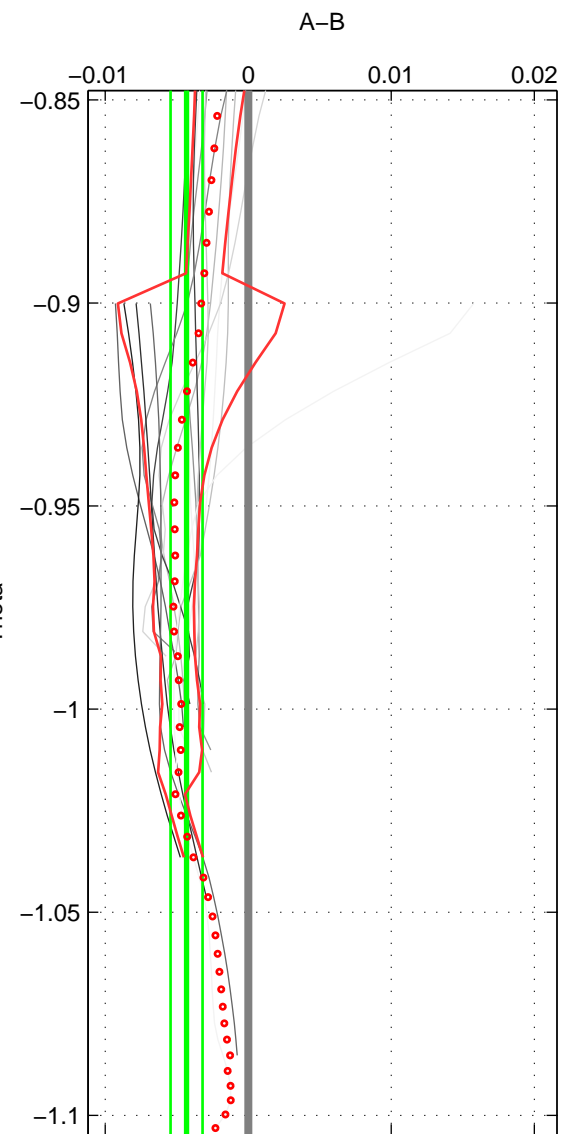

Cruise A (red). Date: Jul 1992 Cruisename: 7-06MT19920701
 Cruise B (blue). Date: Jun 2002 Cruisename: 49-316N20020530

*** "Favourite" values are those of space 2.

	Offset	O.StDev	Ratio	R.Stdev	Rating
SIGMA:	-0.006	0.001	1.000	0.000	3
THETA:	-0.004	0.001	1.000	0.000	5
DEPTH:	-0.007	0.001	1.000	0.000	2
FAV. :	-0.004	0.001	1.000	0.000	5

Profiles of A: 2
 Profiles of B: 11
 Diff profs : 9
 WMoffset (A-B): -0.0055607
 WMoffset stdev: 0.0012192
 WMratio (A/B): 0.99984
 WMratio stdev: 3.4918e-05

Quality (1-5): 3

Profiles of A: 3
 Profiles of B: 11
 Diff profs : 15
 WMoffset (A-B): -0.0043111
 WMoffset stdev: 0.0011196
 WMratio (A/B): 0.99988
 WMratio stdev: 3.2067e-05

Quality (1-5): 5

Profiles of A: 2
 Profiles of B: 11
 Diff profs : 9
 WMoffset (A-B): -0.0072488
 WMoffset stdev: 0.0014845
 WMratio (A/B): 0.99979
 WMratio stdev: 4.2526e-05

Quality (1-5): 2

Please note that statistics are bad.