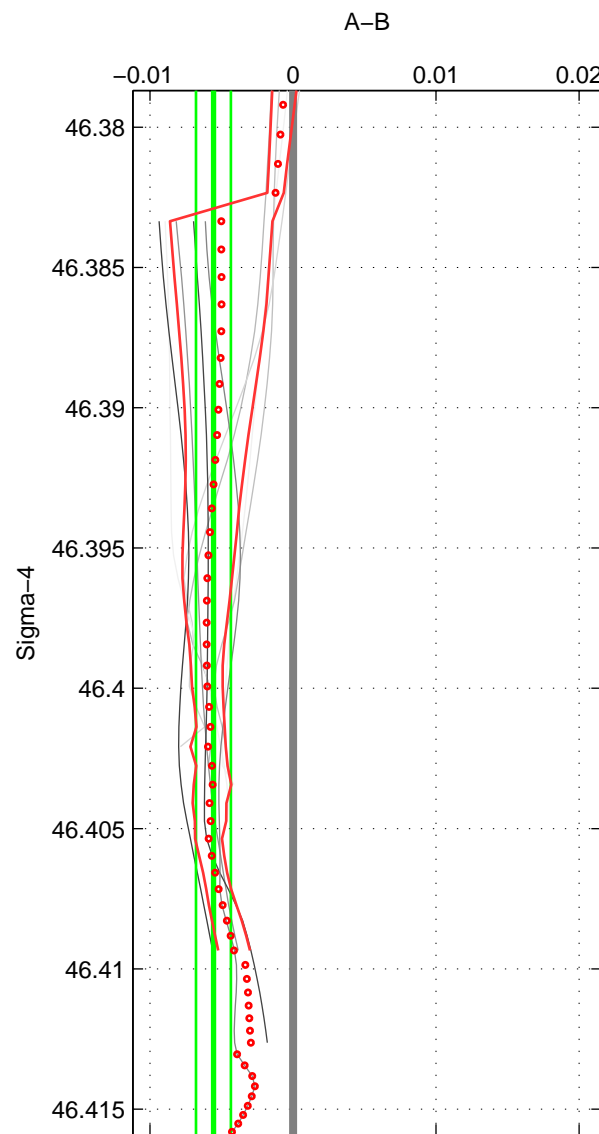

Cruise A (red). Date: Jul 1992 Cruisename: 7-06MT19920701
 Cruise B (blue). Date: Jun 2002 Cruisename: 49-316N20020530

*** "Favourite" values are those of space 2.

	Offset	O.StDev	Ratio	R.Stdev	Rating
SIGMA:	-0.006	0.001	1.000	0.000	3
THETA:	-0.004	0.001	1.000	0.000	5
DEPTH:	-0.007	0.001	1.000	0.000	2
FAV. :	-0.004	0.001	1.000	0.000	5

Profiles of A: 2
 Profiles of B: 11
 Diff profs : 9
 WMoffset (A-B): -0.0055607
 WMoffset stdev: 0.0012192
 WMratio (A/B): 0.99984
 WMratio stdev: 3.4918e-05

Quality (1-5): 3

Profiles of A: 3
 Profiles of B: 11
 Diff profs : 15
 WMoffset (A-B): -0.0043111
 WMoffset stdev: 0.0011196
 WMratio (A/B): 0.99988
 WMratio stdev: 3.2067e-05

Quality (1-5): 5

Profiles of A: 2
 Profiles of B: 11
 Diff profs : 9
 WMoffset (A-B): -0.0072488
 WMoffset stdev: 0.0014845
 WMratio (A/B): 0.99979
 WMratio stdev: 4.2526e-05

Quality (1-5): 2

Please note that statistics are bad.