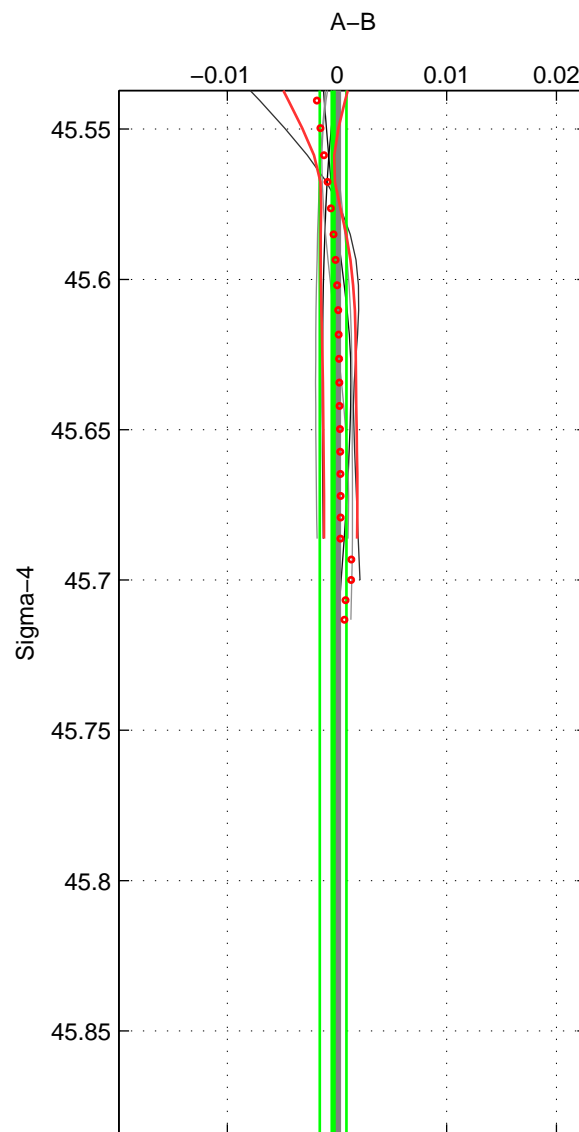

Cruise A (red). Date: May 1999 Cruisename: 687-49UP19990419

Cruise B (blue). Date: Jun 2004 Cruisename: 703-49UP20040608

*** "Favourite" values are means of spaces 1 2.

	Offset	O.StDev	Ratio	R.Stdev	Rating
SIGMA:	-0.000	0.001	1.000	0.000	4
THETA:	-0.001	0.002	1.000	0.000	4
DEPTH:	0.002	0.000	1.000	0.000	3
FAV. :	-0.001	0.002	1.000	0.000	4

Profiles of A: 8
 Profiles of B: 3
 Diff profs : 6
 WMoffset (A-B): -0.00035553
 WMoffset stdev: 0.0012198
 WMratio (A/B): 0.99999
 WMratio stdev: 3.5315e-05

Quality (1-5): 4

Profiles of A: 8
 Profiles of B: 3
 Diff profs : 6
 WMoffset (A-B): -0.00081124
 WMoffset stdev: 0.0021334
 WMratio (A/B): 0.99998
 WMratio stdev: 6.1769e-05

Quality (1-5): 4

Profiles of A: 8
 Profiles of B: 3
 Diff profs : 6
 WMoffset (A-B): 0.0020524
 WMoffset stdev: 0.00039474
 WMratio (A/B): 1.0001
 WMratio stdev: 1.1396e-05

Quality (1-5): 3

Please note that statistics are bad.