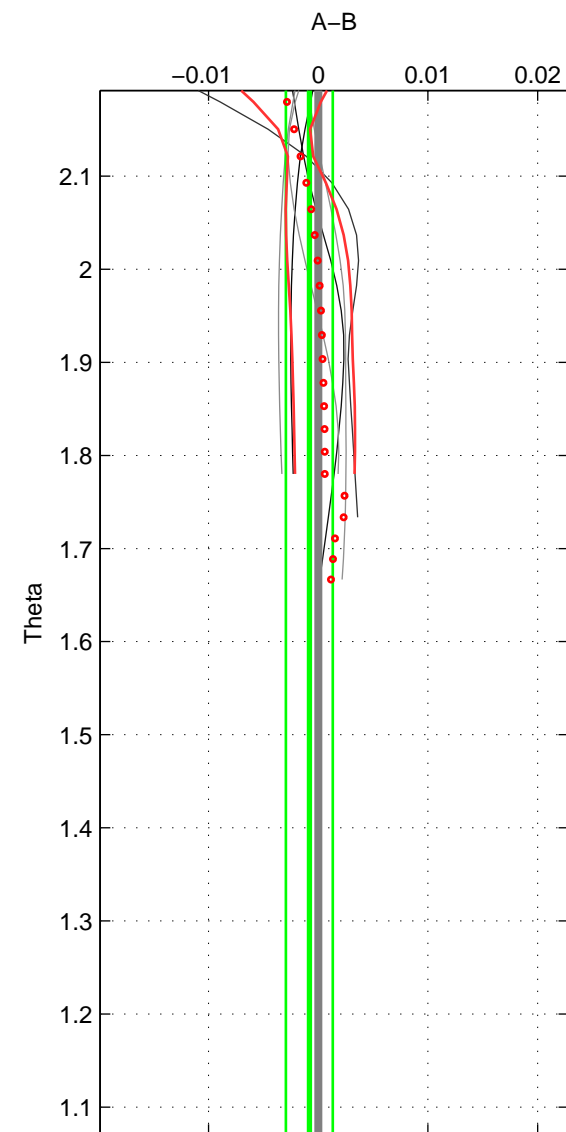

Cruise A (red). Date: May 1999 Cruisename: 687-49UP19990419

Cruise B (blue). Date: Jun 2004 Cruisename: 703-49UP20040608

*** "Favourite" values are means of spaces 1 2.

	Offset	O.StDev	Ratio	R.Stdev	Rating
SIGMA:	-0.000	0.001	1.000	0.000	4
THETA:	-0.001	0.002	1.000	0.000	4
DEPTH:	0.002	0.000	1.000	0.000	3
FAV. :	-0.001	0.002	1.000	0.000	4

Profiles of A: 8
 Profiles of B: 3
 Diff profs : 6
 WMoffset (A-B): -0.00035553
 WMoffset stdev: 0.0012198
 WMratio (A/B): 0.99999
 WMratio stdev: 3.5315e-05

Quality (1-5): 4

Profiles of A: 8
 Profiles of B: 3
 Diff profs : 6
 WMoffset (A-B): -0.00081124
 WMoffset stdev: 0.0021334
 WMratio (A/B): 0.99998
 WMratio stdev: 6.1769e-05

Quality (1-5): 4

Profiles of A: 8
 Profiles of B: 3
 Diff profs : 6
 WMoffset (A-B): 0.0020524
 WMoffset stdev: 0.00039474
 WMratio (A/B): 1.0001
 WMratio stdev: 1.1396e-05

Quality (1-5): 3

Please note that statistics are bad.