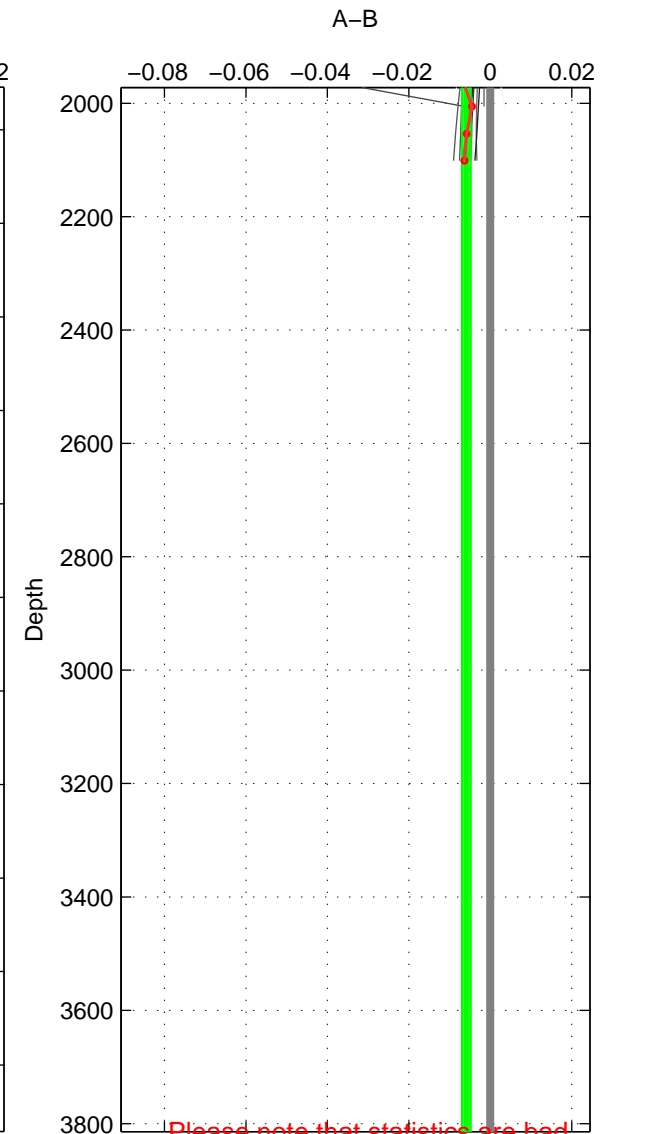

Cruise A (red). Date: Jul 2003 Cruisename: 50-320620030705

Cruise B (blue). Date: Aug 2004 Cruisename: 56-32H120040718

*** "Favourite" values are means of spaces 1 2.

	Offset	O.StDev	Ratio	R.Stdev	Rating
SIGMA:	-0.001	0.001	1.000	0.000	3
THETA:	-0.009	0.017	1.000	0.000	3
DEPTH:	-0.006	0.001	1.000	0.000	2
FAV.:	-0.005	0.009	1.000	0.000	3

Profiles of A: 25
 Profiles of B: 2
 Diff profs : 33
 WMoffset (A-B): -0.0014181
 WMoffset stdev: 0.00063003
 WMratio (A/B): 0.99996
 WMratio stdev: 1.8027e-05

Quality (1-5): 3

Profiles of A: 25
 Profiles of B: 1
 Diff profs : 14
 WMoffset (A-B): -0.0092758
 WMoffset stdev: 0.017378
 WMratio (A/B): 0.99973
 WMratio stdev: 0.0004972

Quality (1-5): 3

Profiles of A: 25
 Profiles of B: 1
 Diff profs : 14
 WMoffset (A-B): -0.0058927
 WMoffset stdev: 0.0010125
 WMratio (A/B): 0.99983
 WMratio stdev: 2.8975e-05

Quality (1-5): 2

Please note that statistics are bad.