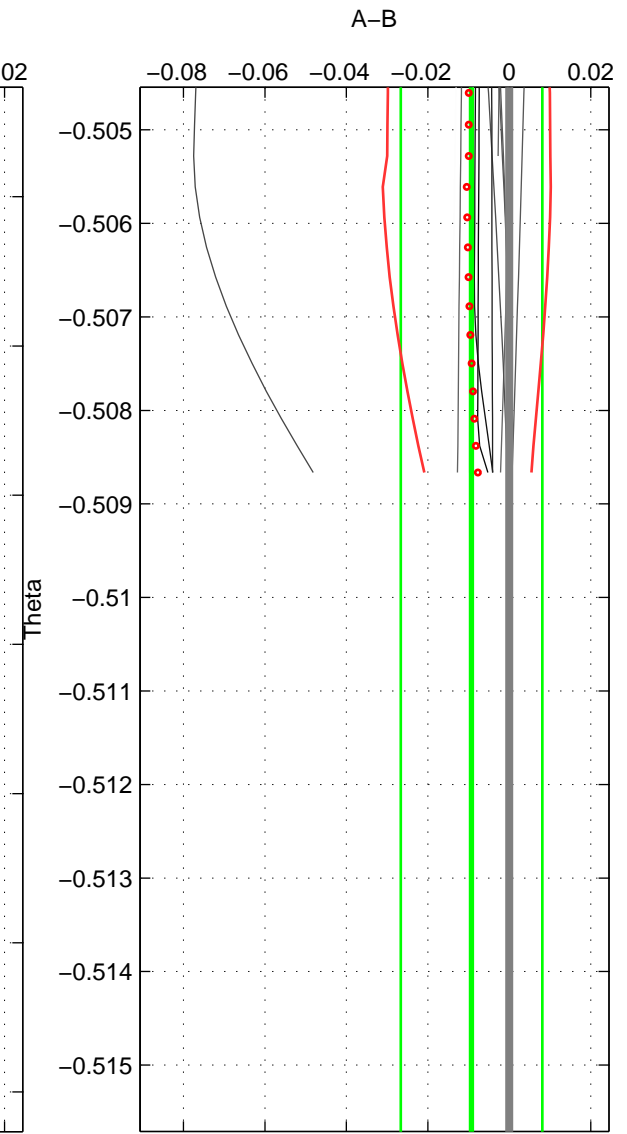

Cruise A (red). Date: Jul 2003 Cruisename: 50-320620030705

Cruise B (blue). Date: Aug 2004 Cruisename: 56-32H120040718

*** "Favourite" values are means of spaces 1 2.

	Offset	O.StDev	Ratio	R.Stdev	Rating
SIGMA:	-0.001	0.001	1.000	0.000	3
THETA:	-0.009	0.017	1.000	0.000	3
DEPTH:	-0.006	0.001	1.000	0.000	2
FAV.:	-0.005	0.009	1.000	0.000	3

Profiles of A: 25
 Profiles of B: 2
 Diff profs : 33
 WMoffset (A-B): -0.0014181
 WMoffset stdev: 0.00063003
 WMratio (A/B): 0.99996
 WMratio stdev: 1.8027e-05

Quality (1-5): 3

Profiles of A: 25
 Profiles of B: 1
 Diff profs : 14
 WMoffset (A-B): -0.0092758
 WMoffset stdev: 0.017378
 WMratio (A/B): 0.99973
 WMratio stdev: 0.0004972

Quality (1-5): 3

Profiles of A: 25
 Profiles of B: 1
 Diff profs : 14
 WMoffset (A-B): -0.0058927
 WMoffset stdev: 0.0010125
 WMratio (A/B): 0.99983
 WMratio stdev: 2.8975e-05

Quality (1-5): 2

Please note that statistics are bad.