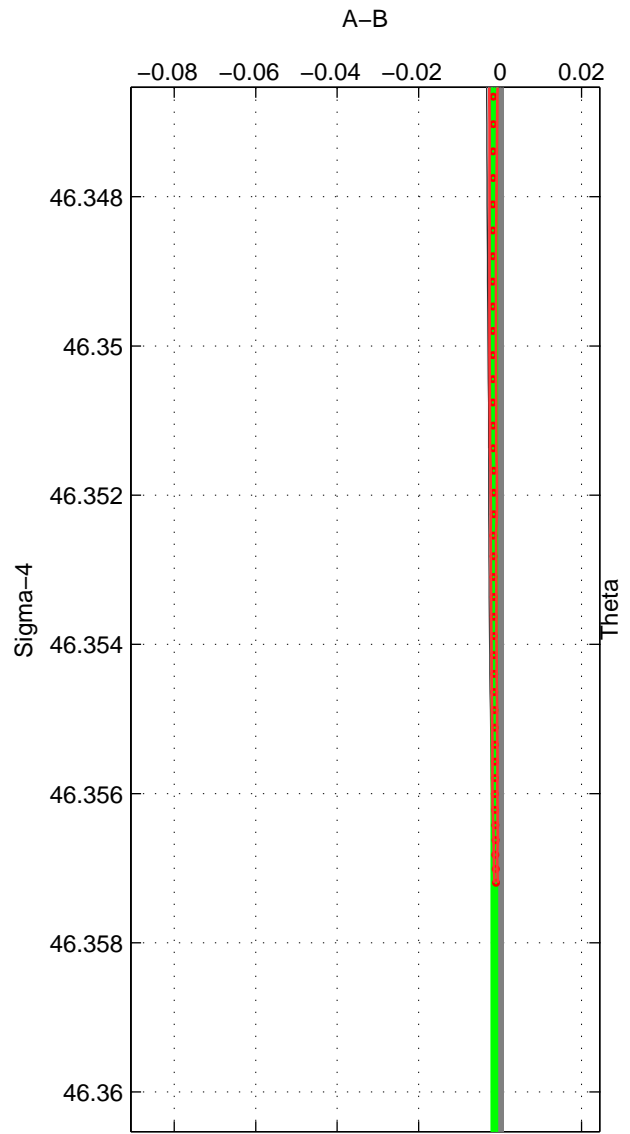

Cruise A (red). Date: Jul 2003 Cruisename: 50-320620030705

Cruise B (blue). Date: Aug 2004 Cruisename: 56-32H120040718

*** "Favourite" values are means of spaces 1 2.

	Offset	O.StDev	Ratio	R.Stdev	Rating
SIGMA:	-0.001	0.001	1.000	0.000	3
THETA:	-0.009	0.017	1.000	0.000	3
DEPTH:	-0.006	0.001	1.000	0.000	2
FAV.:	-0.005	0.009	1.000	0.000	3

Profiles of A: 25
 Profiles of B: 2
 Diff profs : 33
 WMoffset (A-B): -0.0014181
 WMoffset stdev: 0.00063003
 WMratio (A/B): 0.99996
 WMratio stdev: 1.8027e-05

Quality (1-5): 3

Profiles of A: 25
 Profiles of B: 1
 Diff profs : 14
 WMoffset (A-B): -0.0092758
 WMoffset stdev: 0.017378
 WMratio (A/B): 0.99973
 WMratio stdev: 0.0004972

Quality (1-5): 3

Profiles of A: 25
 Profiles of B: 1
 Diff profs : 14
 WMoffset (A-B): -0.0058927
 WMoffset stdev: 0.0010125
 WMratio (A/B): 0.99983
 WMratio stdev: 2.8975e-05

Quality (1-5): 2

Please note that statistics are bad.