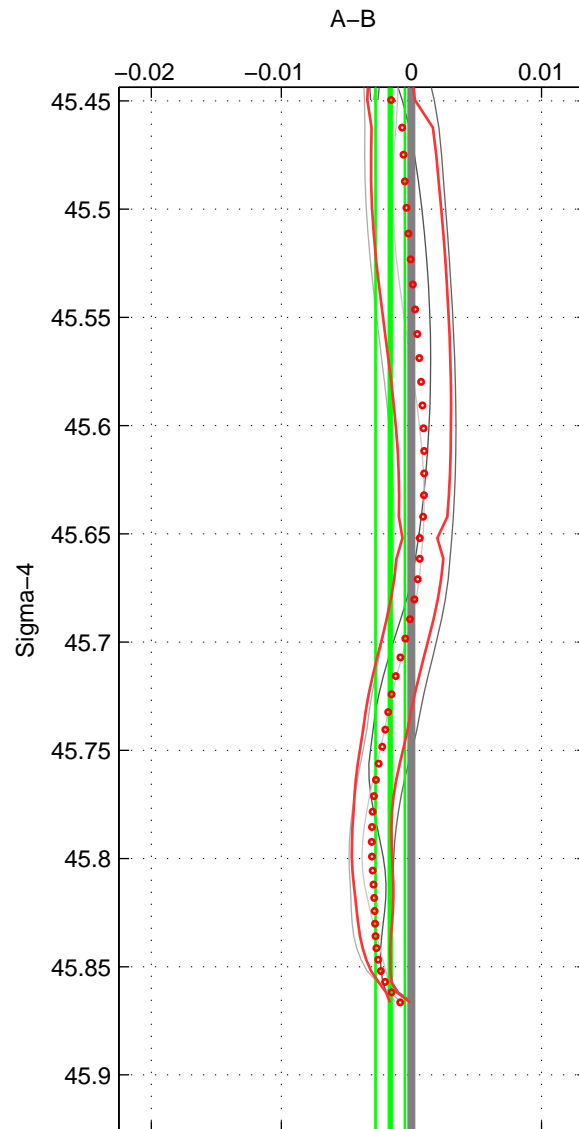

Cruise A (red). Date: Mar 1989 Cruisename: 507-32MW19890206

Cruise B (blue). Date: Apr 1992 Cruisename: 512-33MW19920227

*** "Favourite" values are those of space 2.

	Offset	O.StDev	Ratio	R.Stdev	Rating
SIGMA:	-0.002	0.001	1.000	0.000	4
THETA:	-0.002	0.001	1.000	0.000	5
DEPTH:	-0.003	0.001	1.000	0.000	3
FAV. :	-0.002	0.001	1.000	0.000	5

Profiles of A: 12
 Profiles of B: 3
 Diff profs : 12
 WMoffset (A-B): -0.001629
 WMoffset stdev: 0.0011328
 WMratio (A/B): 0.99995
 WMratio stdev: 3.2664e-05

Quality (1-5): 4

Profiles of A: 12
 Profiles of B: 3
 Diff profs : 12
 WMoffset (A-B): -0.0020245
 WMoffset stdev: 0.0014674
 WMratio (A/B): 0.99994
 WMratio stdev: 4.2304e-05

Quality (1-5): 5

Profiles of A: 12
 Profiles of B: 2
 Diff profs : 8
 WMoffset (A-B): -0.0031971
 WMoffset stdev: 0.0012389
 WMratio (A/B): 0.99991
 WMratio stdev: 3.5721e-05

Quality (1-5): 3