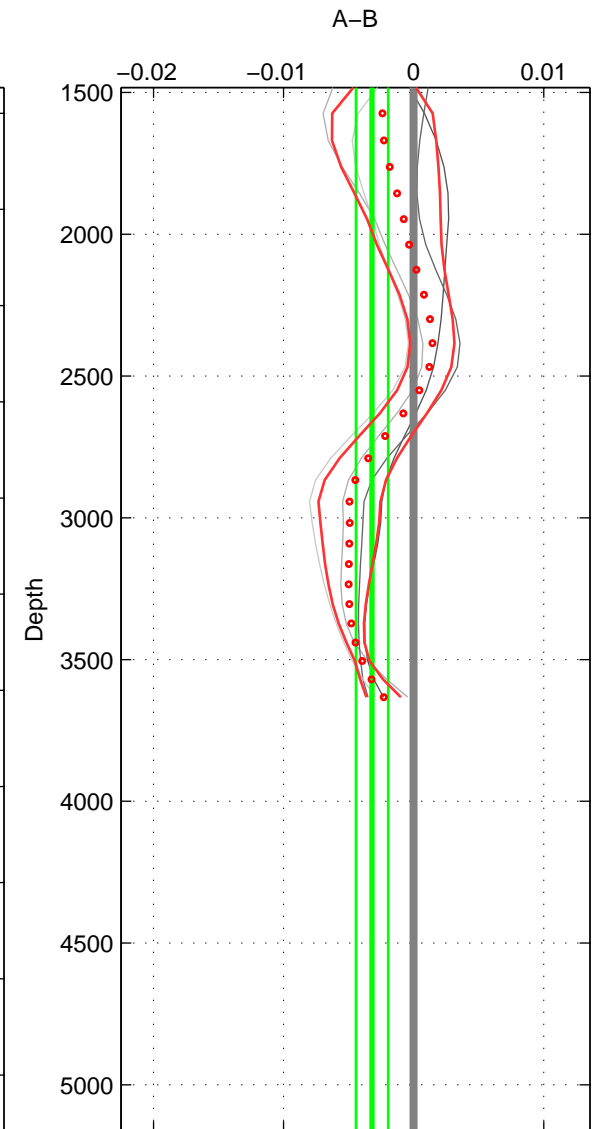

Cruise A (red). Date: Mar 1989 Cruisename: 507-32MW19890206

Cruise B (blue). Date: Apr 1992 Cruisename: 512-33MW19920227

*** "Favourite" values are those of space 2.

	Offset	O.StDev	Ratio	R.Stdev	Rating
SIGMA:	-0.002	0.001	1.000	0.000	4
THETA:	-0.002	0.001	1.000	0.000	5
DEPTH:	-0.003	0.001	1.000	0.000	3
FAV. :	-0.002	0.001	1.000	0.000	5

Profiles of A: 12
 Profiles of B: 3
 Diff profs : 12
 WMoffset (A-B): -0.001629
 WMoffset stdev: 0.0011328
 WMratio (A/B): 0.99995
 WMratio stdev: 3.2664e-05

Quality (1-5): 4

Profiles of A: 12
 Profiles of B: 3
 Diff profs : 12
 WMoffset (A-B): -0.0020245
 WMoffset stdev: 0.0014674
 WMratio (A/B): 0.99994
 WMratio stdev: 4.2304e-05

Quality (1-5): 5

Profiles of A: 12
 Profiles of B: 2
 Diff profs : 8
 WMoffset (A-B): -0.0031971
 WMoffset stdev: 0.0012389
 WMratio (A/B): 0.99991
 WMratio stdev: 3.5721e-05

Quality (1-5): 3