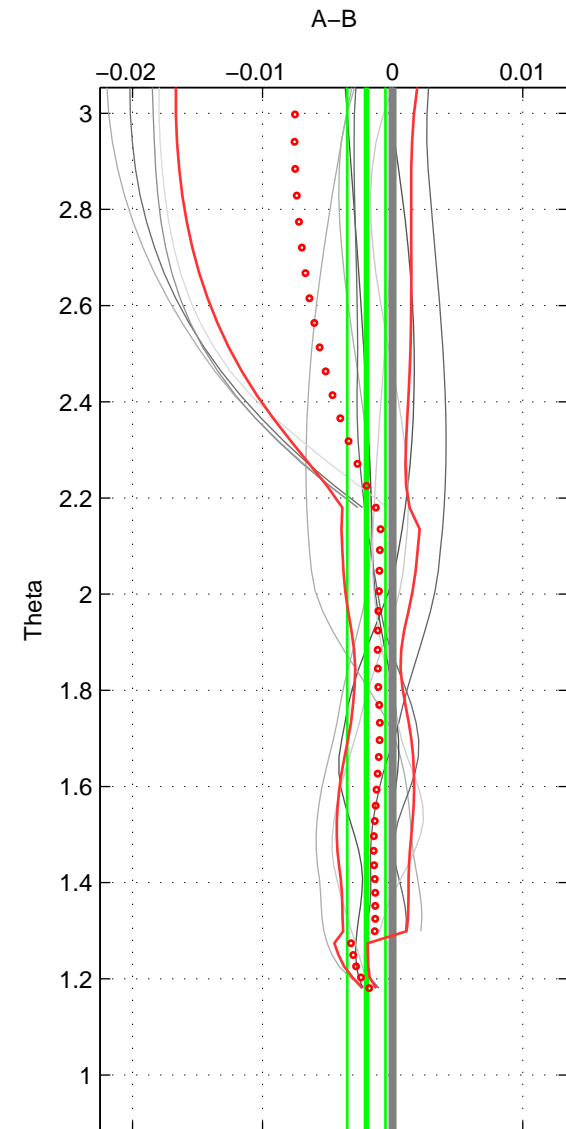

Cruise A (red). Date: Mar 1989 Cruisename: 507-32MW19890206

Cruise B (blue). Date: Apr 1992 Cruisename: 512-33MW19920227

*** "Favourite" values are those of space 2.

	Offset	O.StDev	Ratio	R.Stdev	Rating
SIGMA:	-0.002	0.001	1.000	0.000	4
THETA:	-0.002	0.001	1.000	0.000	5
DEPTH:	-0.003	0.001	1.000	0.000	3
FAV. :	-0.002	0.001	1.000	0.000	5

Profiles of A: 12
 Profiles of B: 3
 Diff profs : 12
 WMoffset (A-B): -0.001629
 WMoffset stdev: 0.0011328
 WMratio (A/B): 0.99995
 WMratio stdev: 3.2664e-05

Quality (1-5): 4

Profiles of A: 12
 Profiles of B: 3
 Diff profs : 12
 WMoffset (A-B): -0.0020245
 WMoffset stdev: 0.0014674
 WMratio (A/B): 0.99994
 WMratio stdev: 4.2304e-05

Quality (1-5): 5

Profiles of A: 12
 Profiles of B: 2
 Diff profs : 8
 WMoffset (A-B): -0.0031971
 WMoffset stdev: 0.0012389
 WMratio (A/B): 0.99991
 WMratio stdev: 3.5721e-05

Quality (1-5): 3