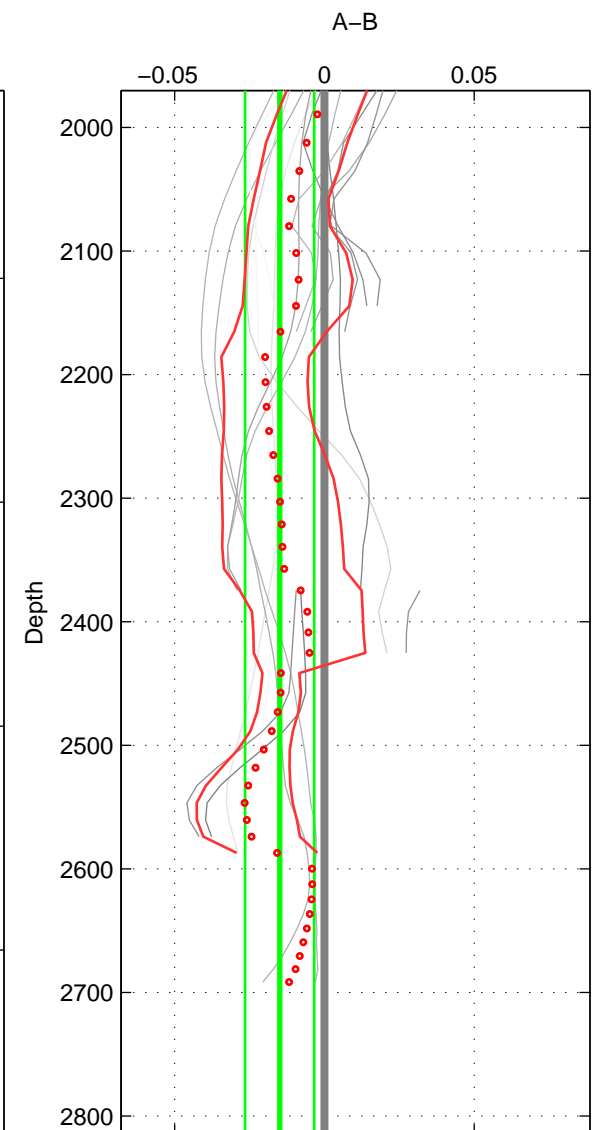

Cruise A (red). Date: Aug 1997 Cruisename: 63-34AR19970805

Cruise B (blue). Date: Jun 1997 Cruisename: 228-316N19970530

\*\*\* "Favourite" values are means of spaces 1 2.

	Offset	O.StDev	Ratio	R.Stdev	Rating
SIGMA:	0.001	0.008	1.000	0.000	4
THETA:	0.001	0.008	1.000	0.000	4
DEPTH:	-0.015	0.012	1.000	0.000	3
FAV.:	0.001	0.008	1.000	0.000	4

Profiles of A: 5  
 Profiles of B: 4  
 Diff profs : 18  
 WMoffset (A-B): 0.00053648  
 WMoffset stdev: 0.0075923  
 WMratio (A/B): 1  
 WMratio stdev: 0.00021767

Quality (1-5): 4

Profiles of A: 5  
 Profiles of B: 4  
 Diff profs : 18  
 WMoffset (A-B): 0.00056489  
 WMoffset stdev: 0.0078269  
 WMratio (A/B): 1  
 WMratio stdev: 0.00022439

Quality (1-5): 4

Profiles of A: 5  
 Profiles of B: 4  
 Diff profs : 17  
 WMoffset (A-B): -0.014898  
 WMoffset stdev: 0.011535  
 WMratio (A/B): 0.99957  
 WMratio stdev: 0.00033042

Quality (1-5): 3