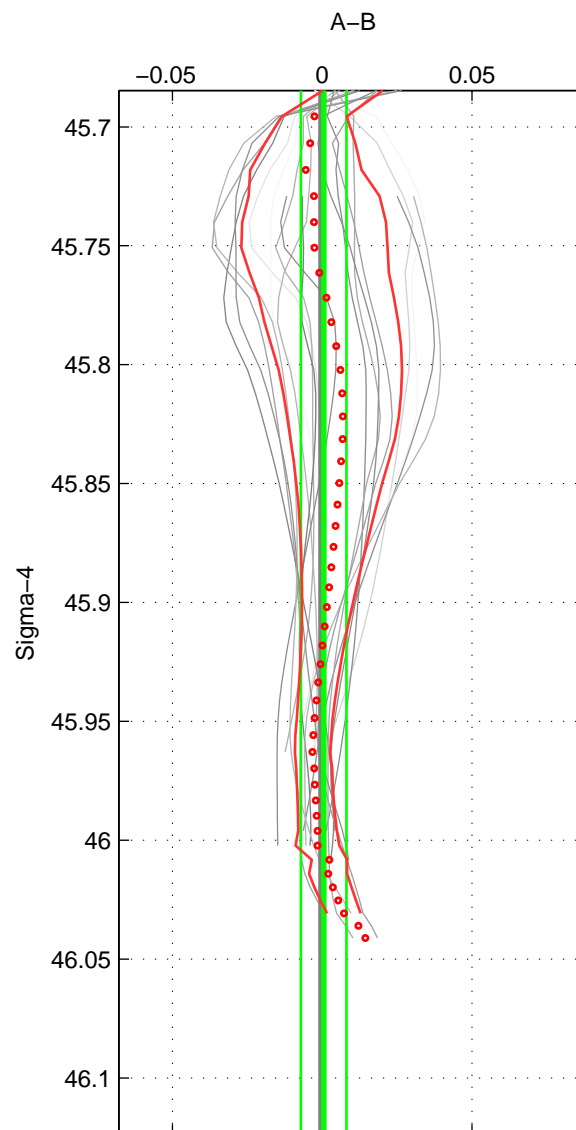

Cruise A (red). Date: Aug 1997 Cruisename: 63-34AR19970805

Cruise B (blue). Date: Jun 1997 Cruisename: 228-316N19970530

\*\*\* "Favourite" values are means of spaces 1 2.

	Offset	O.StDev	Ratio	R.Stdev	Rating
SIGMA:	0.001	0.008	1.000	0.000	4
THETA:	0.001	0.008	1.000	0.000	4
DEPTH:	-0.015	0.012	1.000	0.000	3
FAV.:	0.001	0.008	1.000	0.000	4

Profiles of A: 5  
 Profiles of B: 4  
 Diff profs : 18  
 WMoffset (A-B): 0.00053648  
 WMoffset stdev: 0.0075923  
 WMratio (A/B): 1  
 WMratio stdev: 0.00021767

Quality (1-5): 4

Profiles of A: 5  
 Profiles of B: 4  
 Diff profs : 18  
 WMoffset (A-B): 0.00056489  
 WMoffset stdev: 0.0078269  
 WMratio (A/B): 1  
 WMratio stdev: 0.00022439

Quality (1-5): 4

Profiles of A: 5  
 Profiles of B: 4  
 Diff profs : 17  
 WMoffset (A-B): -0.014898  
 WMoffset stdev: 0.011535  
 WMratio (A/B): 0.99957  
 WMratio stdev: 0.00033042

Quality (1-5): 3