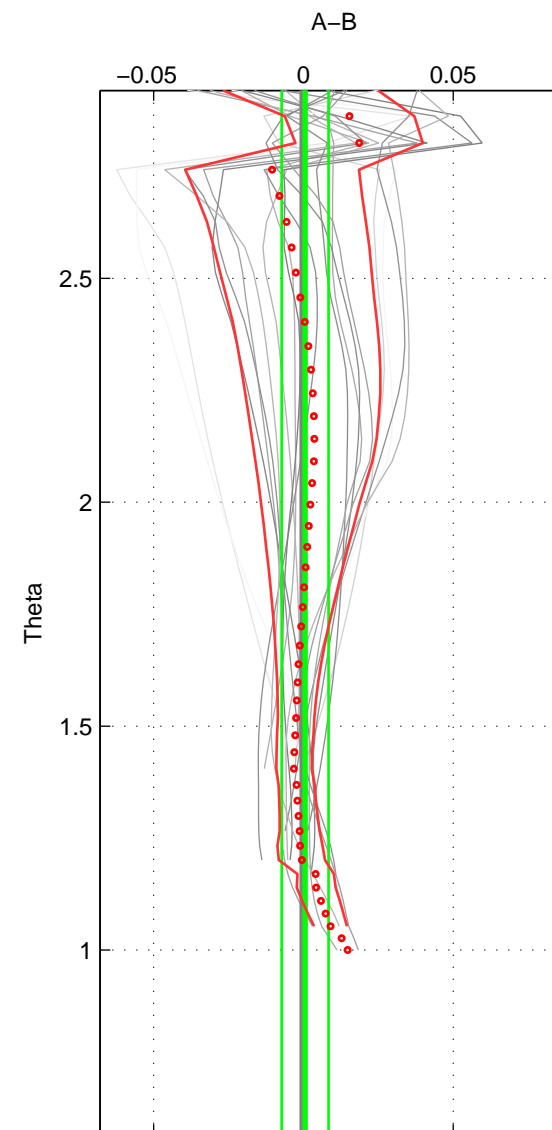

Cruise A (red). Date: Aug 1997 Cruisename: 63-34AR19970805

Cruise B (blue). Date: Jun 1997 Cruisename: 228-316N19970530

\*\*\* "Favourite" values are means of spaces 1 2.

	Offset	O.StDev	Ratio	R.Stdev	Rating
SIGMA:	0.001	0.008	1.000	0.000	4
THETA:	0.001	0.008	1.000	0.000	4
DEPTH:	-0.015	0.012	1.000	0.000	3
FAV.:	0.001	0.008	1.000	0.000	4

Profiles of A: 5  
 Profiles of B: 4  
 Diff profs : 18  
 WMoffset (A-B): 0.00053648  
 WMoffset stdev: 0.0075923  
 WMratio (A/B): 1  
 WMratio stdev: 0.00021767

Quality (1-5): 4

Profiles of A: 5  
 Profiles of B: 4  
 Diff profs : 18  
 WMoffset (A-B): 0.00056489  
 WMoffset stdev: 0.0078269  
 WMratio (A/B): 1  
 WMratio stdev: 0.00022439

Quality (1-5): 4

Profiles of A: 5  
 Profiles of B: 4  
 Diff profs : 17  
 WMoffset (A-B): -0.014898  
 WMoffset stdev: 0.011535  
 WMratio (A/B): 0.99957  
 WMratio stdev: 0.00033042

Quality (1-5): 3