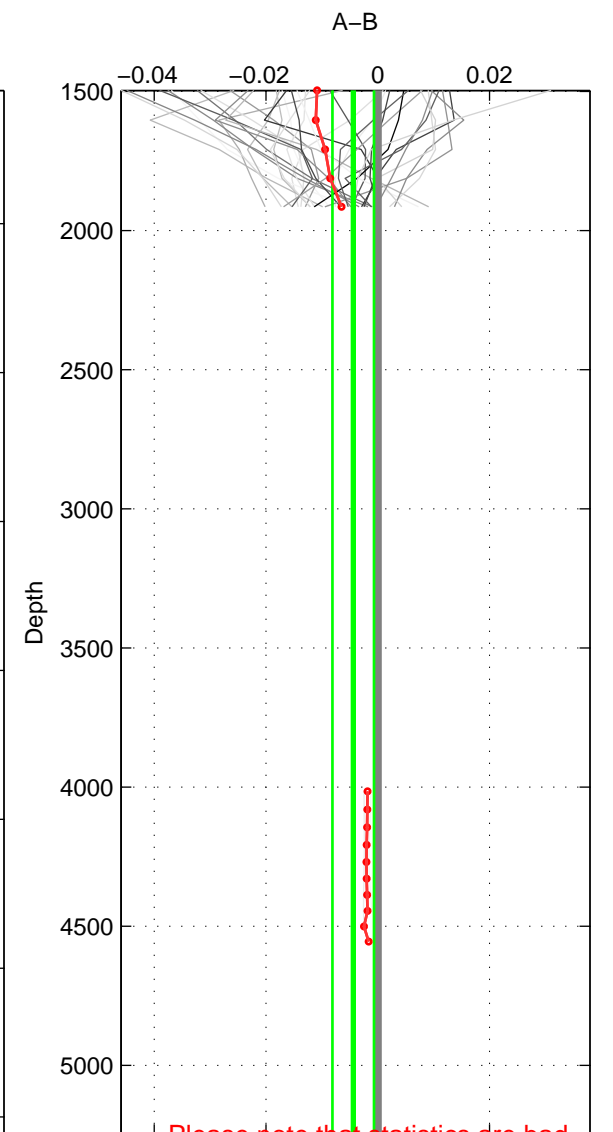

Cruise A (red). Date: Jul 1994 Cruisename: 624-49RY19940707

Cruise B (blue). Date: Feb 2003 Cruisename: 660-49UF20030225

*** "Favourite" values are means of spaces 1 2.

	Offset	O.StDev	Ratio	R.Stdev	Rating
SIGMA:	-0.005	0.005	1.000	0.000	5
THETA:	-0.002	0.001	1.000	0.000	5
DEPTH:	-0.004	0.004	1.000	0.000	3
FAV. :	-0.003	0.003	1.000	0.000	5

Profiles of A: 14
 Profiles of B: 6
 Diff profs : 35
 WMoffset (A-B): -0.0051825
 WMoffset stdev: 0.0051142
 WMratio (A/B): 0.99985
 WMratio stdev: 0.00014785

Quality (1-5): 5

Profiles of A: 14
 Profiles of B: 6
 Diff profs : 35
 WMoffset (A-B): -0.0017489
 WMoffset stdev: 0.0014453
 WMratio (A/B): 0.99995
 WMratio stdev: 4.1676e-05

Quality (1-5): 5

Profiles of A: 14
 Profiles of B: 6
 Diff profs : 35
 WMoffset (A-B): -0.0043848
 WMoffset stdev: 0.0037222
 WMratio (A/B): 0.99987
 WMratio stdev: 0.0001078

Quality (1-5): 3

Please note that statistics are bad.