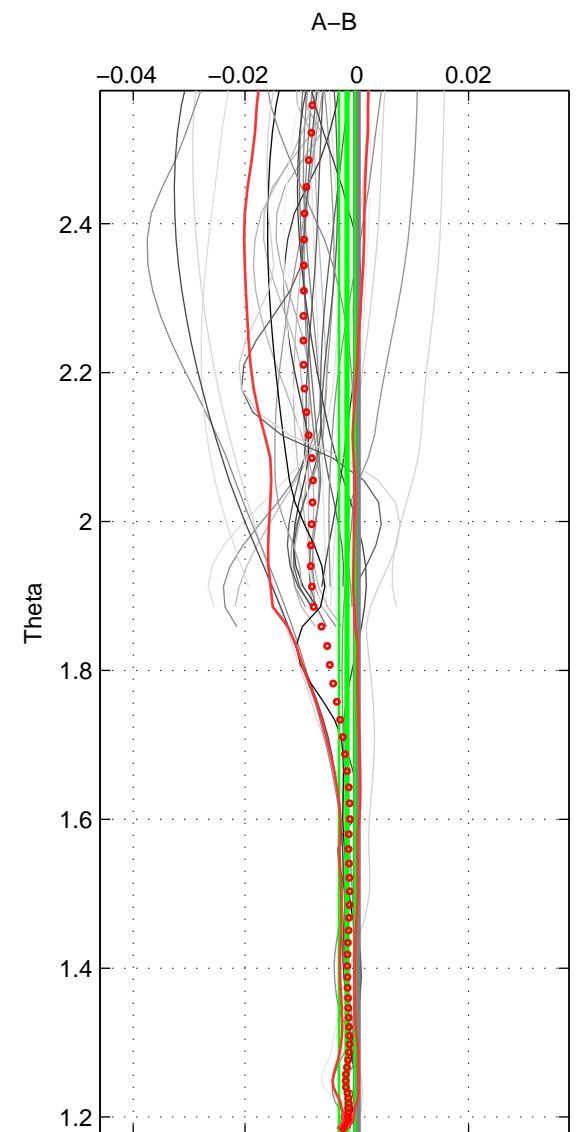

Cruise A (red). Date: Jul 1994 Cruisename: 624-49RY19940707

Cruise B (blue). Date: Feb 2003 Cruisename: 660-49UF20030225

*** "Favourite" values are means of spaces 1 2.

	Offset	O.StDev	Ratio	R.Stdev	Rating
SIGMA:	-0.005	0.005	1.000	0.000	5
THETA:	-0.002	0.001	1.000	0.000	5
DEPTH:	-0.004	0.004	1.000	0.000	3
FAV. :	-0.003	0.003	1.000	0.000	5

Profiles of A: 14
 Profiles of B: 6
 Diff profs : 35
 WMoffset (A-B): -0.0051825
 WMoffset stdev: 0.0051142
 WMratio (A/B): 0.99985
 WMratio stdev: 0.00014785

Quality (1-5): 5

Profiles of A: 14
 Profiles of B: 6
 Diff profs : 35
 WMoffset (A-B): -0.0017489
 WMoffset stdev: 0.0014453
 WMratio (A/B): 0.99995
 WMratio stdev: 4.1676e-05

Quality (1-5): 5

Profiles of A: 14
 Profiles of B: 6
 Diff profs : 35
 WMoffset (A-B): -0.0043848
 WMoffset stdev: 0.0037222
 WMratio (A/B): 0.99987
 WMratio stdev: 0.0001078

Quality (1-5): 3

Please note that statistics are bad.