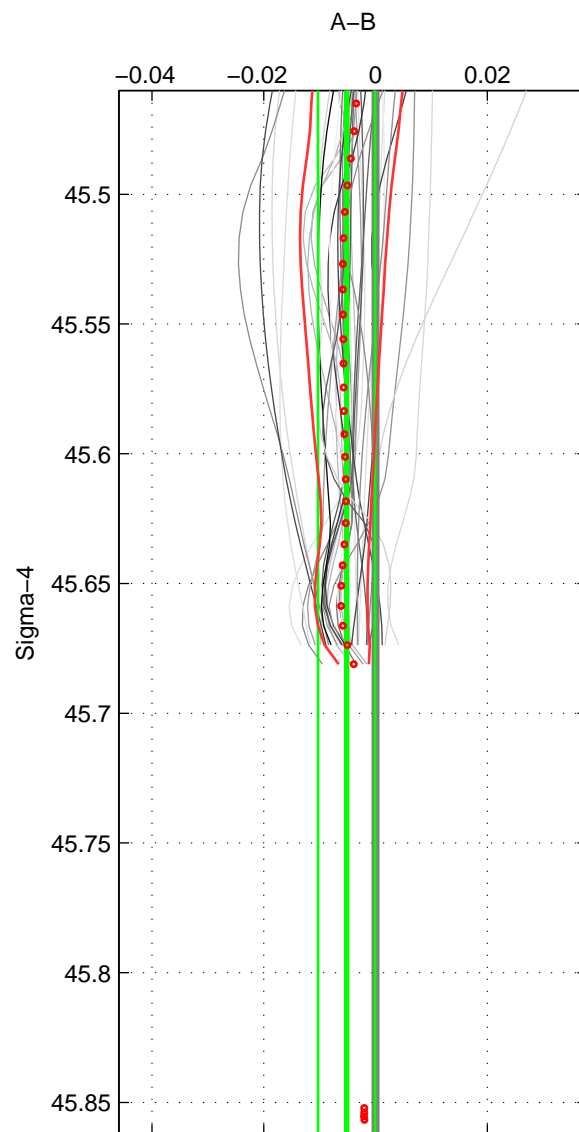

Cruise A (red). Date: Jul 1994 Cruisename: 624-49RY19940707

Cruise B (blue). Date: Feb 2003 Cruisename: 660-49UF20030225

*** "Favourite" values are means of spaces 1 2.

	Offset	O.StDev	Ratio	R.Stdev	Rating
SIGMA:	-0.005	0.005	1.000	0.000	5
THETA:	-0.002	0.001	1.000	0.000	5
DEPTH:	-0.004	0.004	1.000	0.000	3
FAV. :	-0.003	0.003	1.000	0.000	5

Profiles of A: 14
 Profiles of B: 6
 Diff profs : 35
 WMoffset (A-B): -0.0051825
 WMoffset stdev: 0.0051142
 WMratio (A/B): 0.99985
 WMratio stdev: 0.00014785

Quality (1-5): 5

Profiles of A: 14
 Profiles of B: 6
 Diff profs : 35
 WMoffset (A-B): -0.0017489
 WMoffset stdev: 0.0014453
 WMratio (A/B): 0.99995
 WMratio stdev: 4.1676e-05

Quality (1-5): 5

Profiles of A: 14
 Profiles of B: 6
 Diff profs : 35
 WMoffset (A-B): -0.0043848
 WMoffset stdev: 0.0037222
 WMratio (A/B): 0.99987
 WMratio stdev: 0.0001078

Quality (1-5): 3

Please note that statistics are bad.