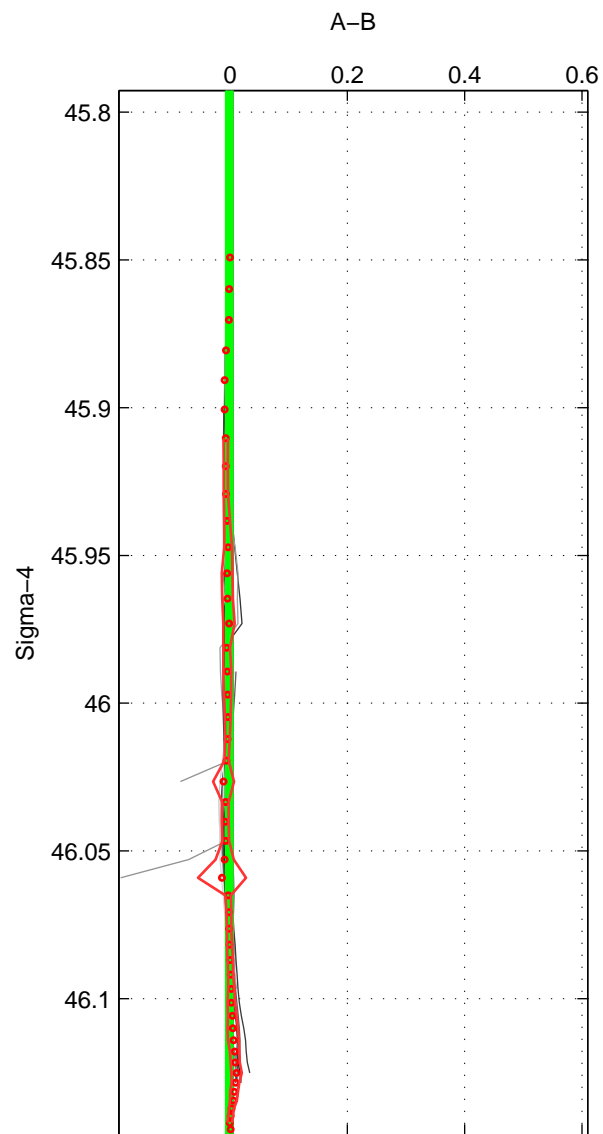

Cruise A (red). Date: Jan 1995 Cruisename: 384-49HH19941213
 Cruise B (blue). Date: Feb 2002 Cruisename: 387-61TG20020206

*** "Favourite" values are means of spaces 1 2 3.

	Offset	O.StDev	Ratio	R.Stdev	Rating
SIGMA:	-0.001	0.005	1.000	0.000	5
THETA:	0.001	0.004	1.000	0.000	5
DEPTH:	-0.002	0.006	1.000	0.000	5
FAV.:	-0.001	0.005	1.000	0.000	5

Profiles of A: 6
 Profiles of B: 6
 Diff profs : 20
 WMoffset (A-B): -0.001331
 WMoffset stdev: 0.0050827
 WMratio (A/B): 0.99996
 WMratio stdev: 0.00014654

Quality (1-5): 5

Profiles of A: 6
 Profiles of B: 6
 Diff profs : 20
 WMoffset (A-B): 0.00060103
 WMoffset stdev: 0.0038322
 WMratio (A/B): 1
 WMratio stdev: 0.00011054

Quality (1-5): 5

Profiles of A: 6
 Profiles of B: 6
 Diff profs : 20
 WMoffset (A-B): -0.0021709
 WMoffset stdev: 0.005839
 WMratio (A/B): 0.99994
 WMratio stdev: 0.00016834

Quality (1-5): 5