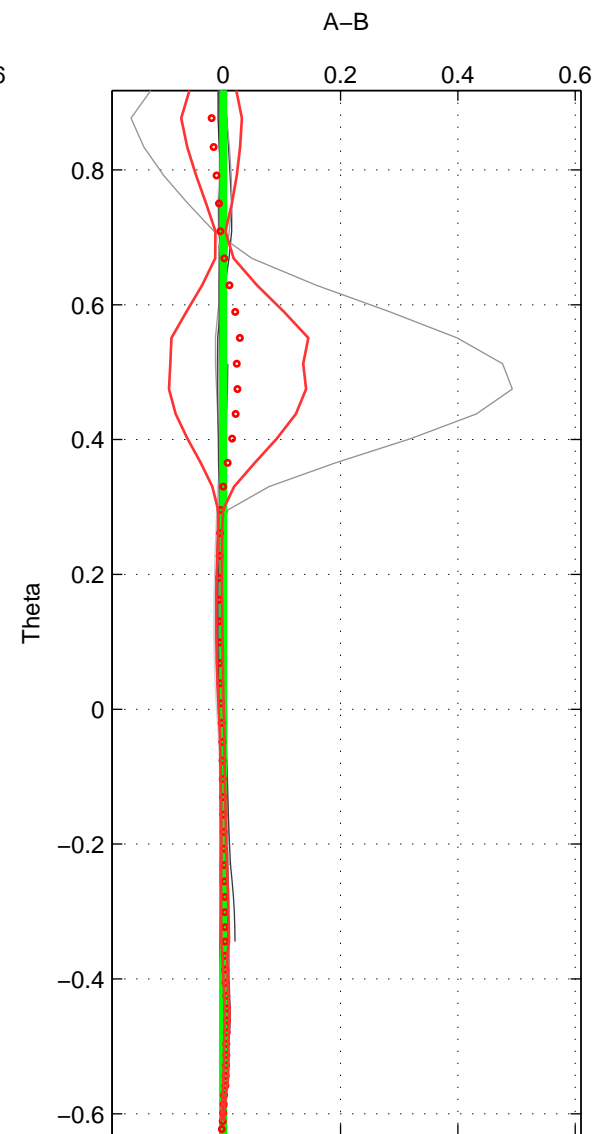

Cruise A (red). Date: Jan 1995 Cruisename: 384-49HH19941213
 Cruise B (blue). Date: Feb 2002 Cruisename: 387-61TG20020206

*** "Favourite" values are means of spaces 1 2 3.

	Offset	O.StDev	Ratio	R.Stdev	Rating
SIGMA:	-0.001	0.005	1.000	0.000	5
THETA:	0.001	0.004	1.000	0.000	5
DEPTH:	-0.002	0.006	1.000	0.000	5
FAV.:	-0.001	0.005	1.000	0.000	5

Profiles of A: 6
 Profiles of B: 6
 Diff profs : 20
 WMoffset (A-B): -0.001331
 WMoffset stdev: 0.0050827
 WMratio (A/B): 0.99996
 WMratio stdev: 0.00014654

Quality (1-5): 5

Profiles of A: 6
 Profiles of B: 6
 Diff profs : 20
 WMoffset (A-B): 0.00060103
 WMoffset stdev: 0.0038322
 WMratio (A/B): 1
 WMratio stdev: 0.00011054

Quality (1-5): 5

Profiles of A: 6
 Profiles of B: 6
 Diff profs : 20
 WMoffset (A-B): -0.0021709
 WMoffset stdev: 0.005839
 WMratio (A/B): 0.99994
 WMratio stdev: 0.00016834

Quality (1-5): 5