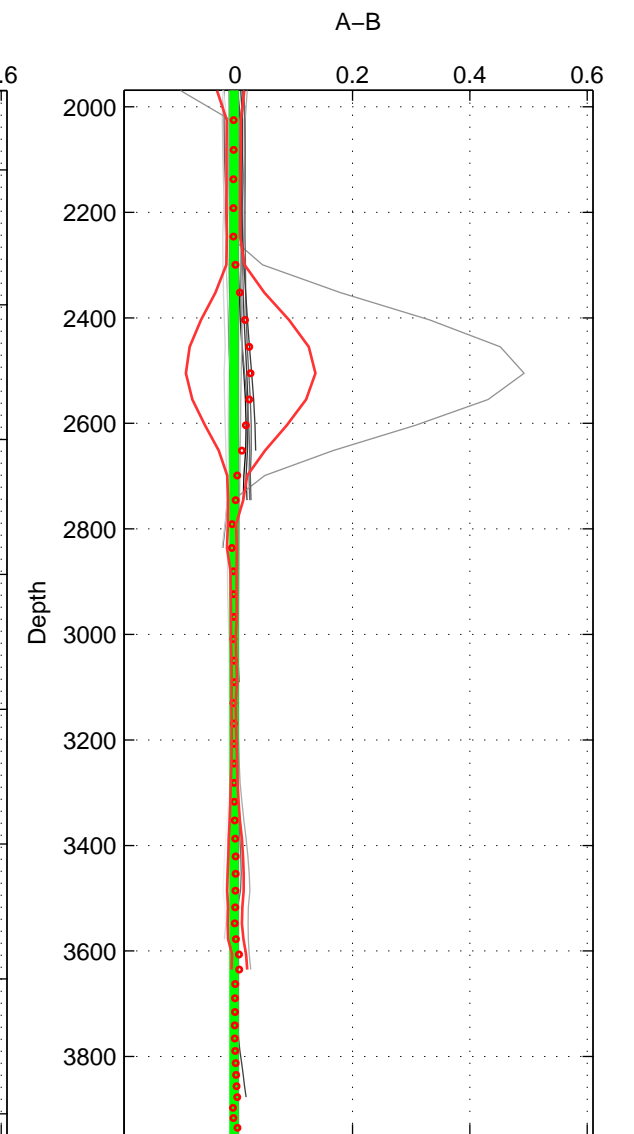

Cruise A (red). Date: Jan 1995 Cruisename: 384-49HH19941213
 Cruise B (blue). Date: Feb 2002 Cruisename: 387-61TG20020206

*** "Favourite" values are means of spaces 1 2 3.

	Offset	O.StDev	Ratio	R.Stdev	Rating
SIGMA:	-0.001	0.005	1.000	0.000	5
THETA:	0.001	0.004	1.000	0.000	5
DEPTH:	-0.002	0.006	1.000	0.000	5
FAV.:	-0.001	0.005	1.000	0.000	5

Profiles of A: 6
 Profiles of B: 6
 Diff profs : 20
 WMoffset (A-B): -0.001331
 WMoffset stdev: 0.0050827
 WMratio (A/B): 0.99996
 WMratio stdev: 0.00014654

Quality (1-5): 5

Profiles of A: 6
 Profiles of B: 6
 Diff profs : 20
 WMoffset (A-B): 0.00060103
 WMoffset stdev: 0.0038322
 WMratio (A/B): 1
 WMratio stdev: 0.00011054

Quality (1-5): 5

Profiles of A: 6
 Profiles of B: 6
 Diff profs : 20
 WMoffset (A-B): -0.0021709
 WMoffset stdev: 0.005839
 WMratio (A/B): 0.99994
 WMratio stdev: 0.00016834

Quality (1-5): 5