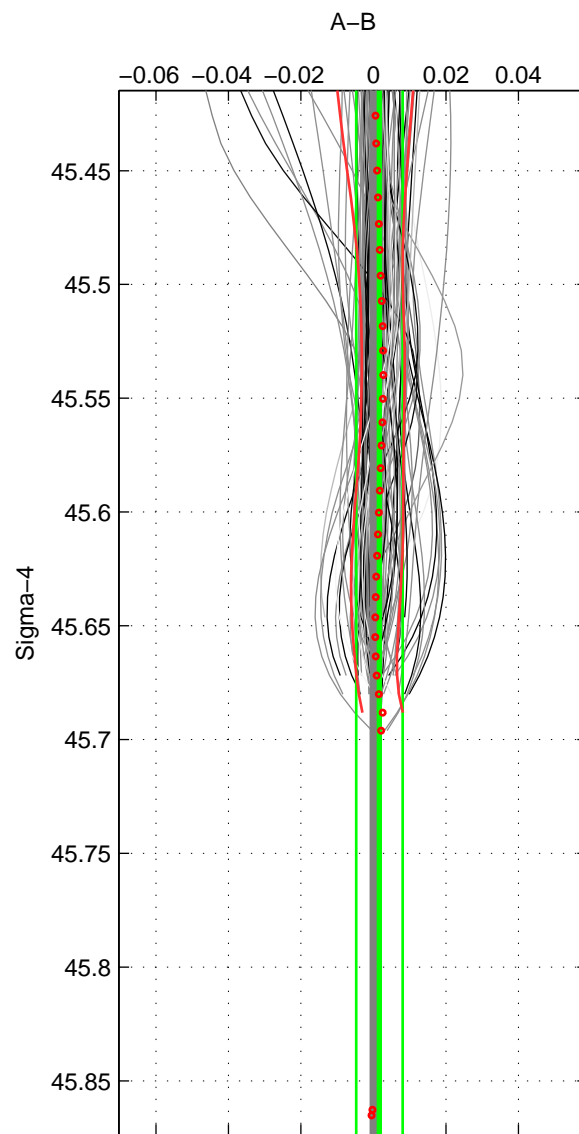

Cruise A (red). Date: Jul 2001 Cruisename: 656-49UF20010710
 Cruise B (blue). Date: Jul 1997 Cruisename: 682-49UP19970623

*** "Favourite" values are means of spaces 1 2.

	Offset	O.StDev	Ratio	R.Stdev	Rating
SIGMA:	0.002	0.006	1.000	0.000	5
THETA:	-0.000	0.001	1.000	0.000	5
DEPTH:	0.002	0.003	1.000	0.000	3
FAV. :	0.001	0.004	1.000	0.000	5

Profiles of A: 34
 Profiles of B: 29
 Diff profs : 95
 WMoffset (A-B): 0.0016381
 WMoffset stdev: 0.0064103
 WMratio (A/B): 1
 WMratio stdev: 0.00018541

Quality (1-5): 5

Profiles of A: 34
 Profiles of B: 29
 Diff profs : 95
 WMoffset (A-B): -0.0002537
 WMoffset stdev: 0.0013123
 WMratio (A/B): 0.99999
 WMratio stdev: 3.7851e-05

Quality (1-5): 5

Profiles of A: 34
 Profiles of B: 29
 Diff profs : 95
 WMoffset (A-B): 0.0021594
 WMoffset stdev: 0.0032256
 WMratio (A/B): 1.0001
 WMratio stdev: 9.3063e-05

Quality (1-5): 3

Please note that statistics are bad.