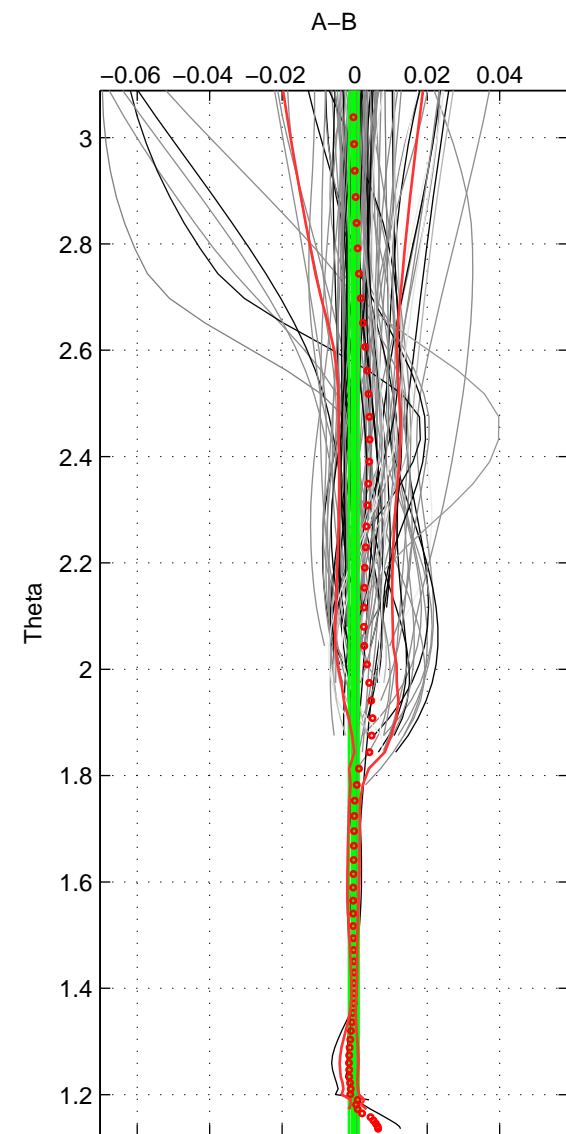

Cruise A (red). Date: Jul 2001 Cruisename: 656-49UF20010710
 Cruise B (blue). Date: Jul 1997 Cruisename: 682-49UP19970623

*** "Favourite" values are means of spaces 1 2.

	Offset	O.StDev	Ratio	R.Stdev	Rating
SIGMA:	0.002	0.006	1.000	0.000	5
THETA:	-0.000	0.001	1.000	0.000	5
DEPTH:	0.002	0.003	1.000	0.000	3
FAV. :	0.001	0.004	1.000	0.000	5

Profiles of A: 34
 Profiles of B: 29
 Diff profs : 95
 WMoffset (A-B): 0.0016381
 WMoffset stdev: 0.0064103
 WMratio (A/B): 1
 WMratio stdev: 0.00018541

Quality (1-5): 5

Profiles of A: 34
 Profiles of B: 29
 Diff profs : 95
 WMoffset (A-B): -0.0002537
 WMoffset stdev: 0.0013123
 WMratio (A/B): 0.99999
 WMratio stdev: 3.7851e-05

Quality (1-5): 5

Profiles of A: 34
 Profiles of B: 29
 Diff profs : 95
 WMoffset (A-B): 0.0021594
 WMoffset stdev: 0.0032256
 WMratio (A/B): 1.0001
 WMratio stdev: 9.3063e-05

Quality (1-5): 3

Please note that statistics are bad.