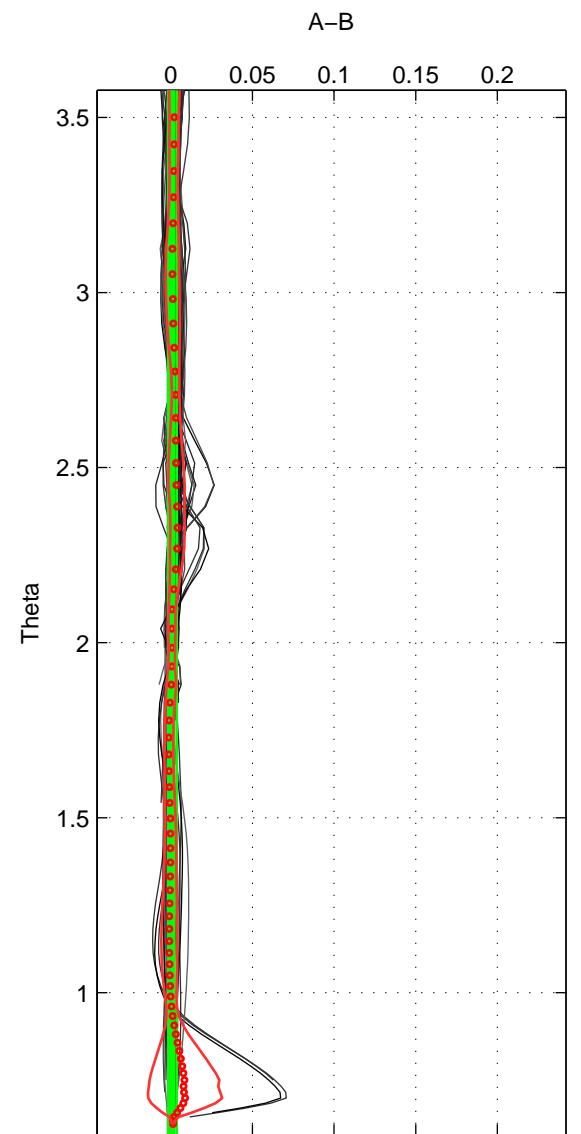

Cruise A (red). Date: Dec 2000 Cruisename: 131-06BE20001128
 Cruise B (blue). Date: May 1996 Cruisename: 249-33LK19960415

*** "Favourite" values are means of spaces 1 2 3.

	Offset	O.StDev	Ratio	R.Stdev	Rating
SIGMA:	0.002	0.004	1.000	0.000	5
THETA:	0.001	0.003	1.000	0.000	5
DEPTH:	0.003	0.004	1.000	0.000	5
FAV.:	0.002	0.003	1.000	0.000	5

Profiles of A: 38
 Profiles of B: 31
 Diff profs: 97
 WMoffset (A-B): 0.0016711
 WMoffset stdev: 0.0039773
 WMratio (A/B): 1
 WMratio stdev: 0.00011392

Quality (1-5): 5

Profiles of A: 38
 Profiles of B: 31
 Diff profs: 97
 WMoffset (A-B): 0.0010947
 WMoffset stdev: 0.0025024
 WMratio (A/B): 1
 WMratio stdev: 7.1857e-05

Quality (1-5): 5

Profiles of A: 38
 Profiles of B: 31
 Diff profs: 97
 WMoffset (A-B): 0.0031531
 WMoffset stdev: 0.0038994
 WMratio (A/B): 1.0001
 WMratio stdev: 0.00011183

Quality (1-5): 5