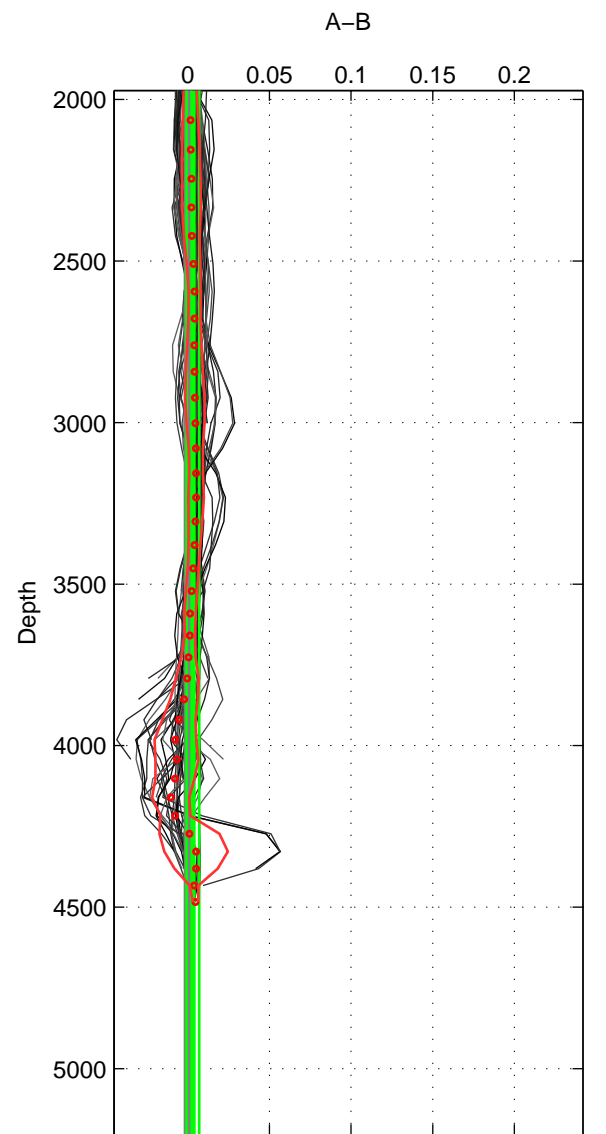

Cruise A (red). Date: Dec 2000 Cruisename: 131-06BE20001128
 Cruise B (blue). Date: May 1996 Cruisename: 249-33LK19960415

*** "Favourite" values are means of spaces 1 2 3.

	Offset	O.StDev	Ratio	R.Stdev	Rating
SIGMA:	0.002	0.004	1.000	0.000	5
THETA:	0.001	0.003	1.000	0.000	5
DEPTH:	0.003	0.004	1.000	0.000	5
FAV.:	0.002	0.003	1.000	0.000	5

Profiles of A: 38
 Profiles of B: 31
 Diff profs: 97
 WMoffset (A-B): 0.0016711
 WMoffset stdev: 0.0039773
 WMratio (A/B): 1
 WMratio stdev: 0.00011392

Quality (1-5): 5

Profiles of A: 38
 Profiles of B: 31
 Diff profs: 97
 WMoffset (A-B): 0.0010947
 WMoffset stdev: 0.0025024
 WMratio (A/B): 1
 WMratio stdev: 7.1857e-05

Quality (1-5): 5

Profiles of A: 38
 Profiles of B: 31
 Diff profs: 97
 WMoffset (A-B): 0.0031531
 WMoffset stdev: 0.0038994
 WMratio (A/B): 1.0001
 WMratio stdev: 0.00011183

Quality (1-5): 5