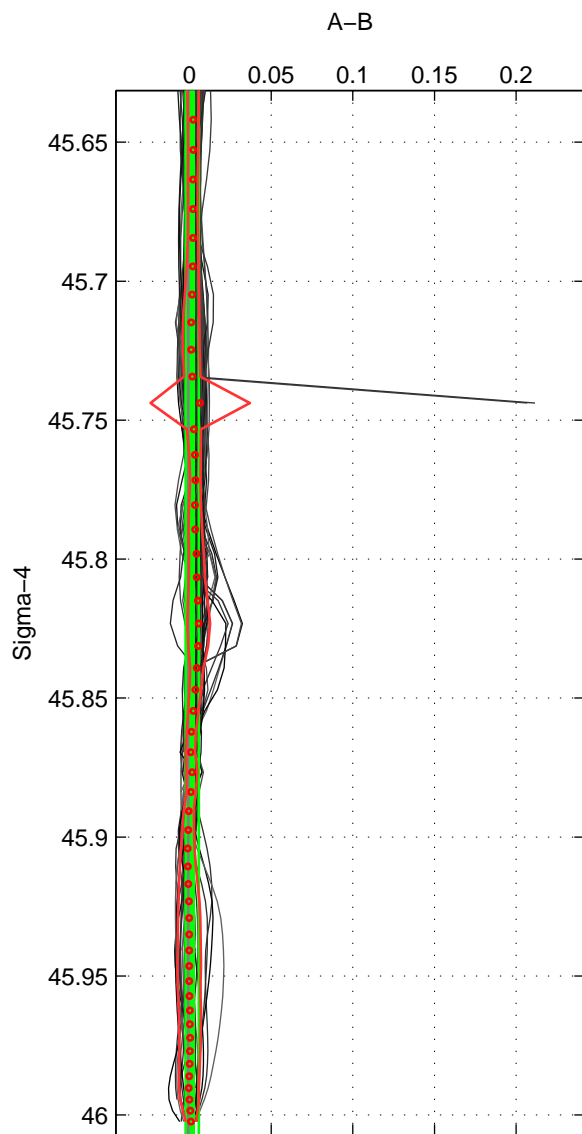

Cruise A (red). Date: Dec 2000 Cruisename: 131-06BE20001128
 Cruise B (blue). Date: May 1996 Cruisename: 249-33LK19960415

*** "Favourite" values are means of spaces 1 2 3.

	Offset	O.StDev	Ratio	R.Stdev	Rating
SIGMA:	0.002	0.004	1.000	0.000	5
THETA:	0.001	0.003	1.000	0.000	5
DEPTH:	0.003	0.004	1.000	0.000	5
FAV.:	0.002	0.003	1.000	0.000	5

Profiles of A: 38
 Profiles of B: 31
 Diff profs: 97
 WMoffset (A-B): 0.0016711
 WMoffset stdev: 0.0039773
 WMratio (A/B): 1
 WMratio stdev: 0.00011392

Quality (1-5): 5

Profiles of A: 38
 Profiles of B: 31
 Diff profs: 97
 WMoffset (A-B): 0.0010947
 WMoffset stdev: 0.0025024
 WMratio (A/B): 1
 WMratio stdev: 7.1857e-05

Quality (1-5): 5

Profiles of A: 38
 Profiles of B: 31
 Diff profs: 97
 WMoffset (A-B): 0.0031531
 WMoffset stdev: 0.0038994
 WMratio (A/B): 1.0001
 WMratio stdev: 0.00011183

Quality (1-5): 5