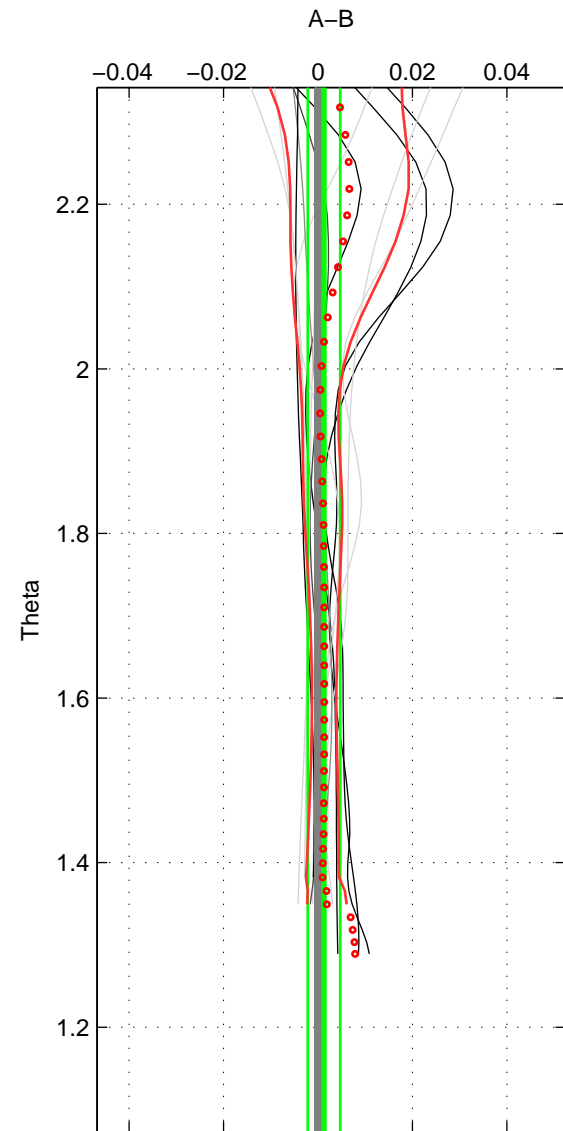

Cruise A (red). Date: Jul 2001 Cruisename: 575-49HO20010710

Cruise B (blue). Date: Nov 1998 Cruisename: 582-49NZ19981030

\*\*\* "Favourite" values are means of spaces 1 2.

	Offset	O.StDev	Ratio	R.Stdev	Rating
SIGMA:	0.000	0.002	1.000	0.000	4
THETA:	0.001	0.003	1.000	0.000	4
DEPTH:	0.000	0.008	1.000	0.000	3
FAV. :	0.001	0.003	1.000	0.000	4

Profiles of A: 6  
 Profiles of B: 6  
 Diff profs : 12  
 WMoffset (A-B): 0.00017607  
 WMoffset stdev: 0.0016128  
 WMratio (A/B): 1  
 WMratio stdev: 4.6563e-05

Quality (1-5): 4

Profiles of A: 6  
 Profiles of B: 6  
 Diff profs : 12  
 WMoffset (A-B): 0.0012883  
 WMoffset stdev: 0.0034298  
 WMratio (A/B): 1  
 WMratio stdev: 9.9051e-05

Quality (1-5): 4

Profiles of A: 6  
 Profiles of B: 6  
 Diff profs : 12  
 WMoffset (A-B): 0.00016983  
 WMoffset stdev: 0.0077344  
 WMratio (A/B): 1  
 WMratio stdev: 0.00022318

Quality (1-5): 3