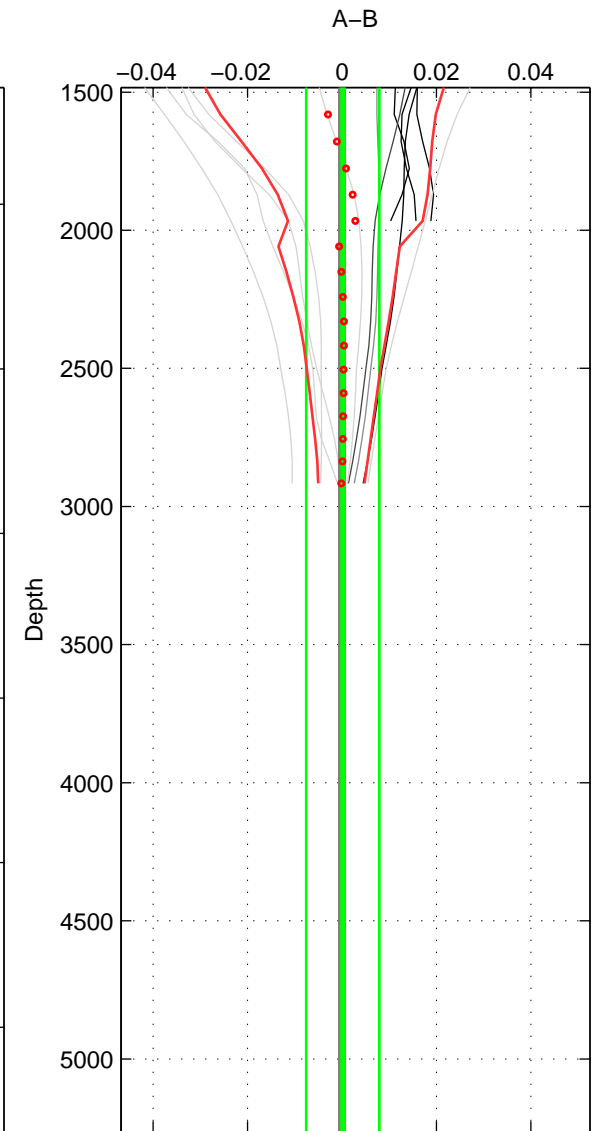

Cruise A (red). Date: Jul 2001 Cruisename: 575-49HO20010710

Cruise B (blue). Date: Nov 1998 Cruisename: 582-49NZ19981030

\*\*\* "Favourite" values are means of spaces 1 2.

	Offset	O.StDev	Ratio	R.Stdev	Rating
SIGMA:	0.000	0.002	1.000	0.000	4
THETA:	0.001	0.003	1.000	0.000	4
DEPTH:	0.000	0.008	1.000	0.000	3
FAV. :	0.001	0.003	1.000	0.000	4

Profiles of A: 6  
 Profiles of B: 6  
 Diff profs : 12  
 WMoffset (A-B): 0.00017607  
 WMoffset stdev: 0.0016128  
 WMratio (A/B): 1  
 WMratio stdev: 4.6563e-05

Quality (1-5): 4

Profiles of A: 6  
 Profiles of B: 6  
 Diff profs : 12  
 WMoffset (A-B): 0.0012883  
 WMoffset stdev: 0.0034298  
 WMratio (A/B): 1  
 WMratio stdev: 9.9051e-05

Quality (1-5): 4

Profiles of A: 6  
 Profiles of B: 6  
 Diff profs : 12  
 WMoffset (A-B): 0.00016983  
 WMoffset stdev: 0.0077344  
 WMratio (A/B): 1  
 WMratio stdev: 0.00022318

Quality (1-5): 3