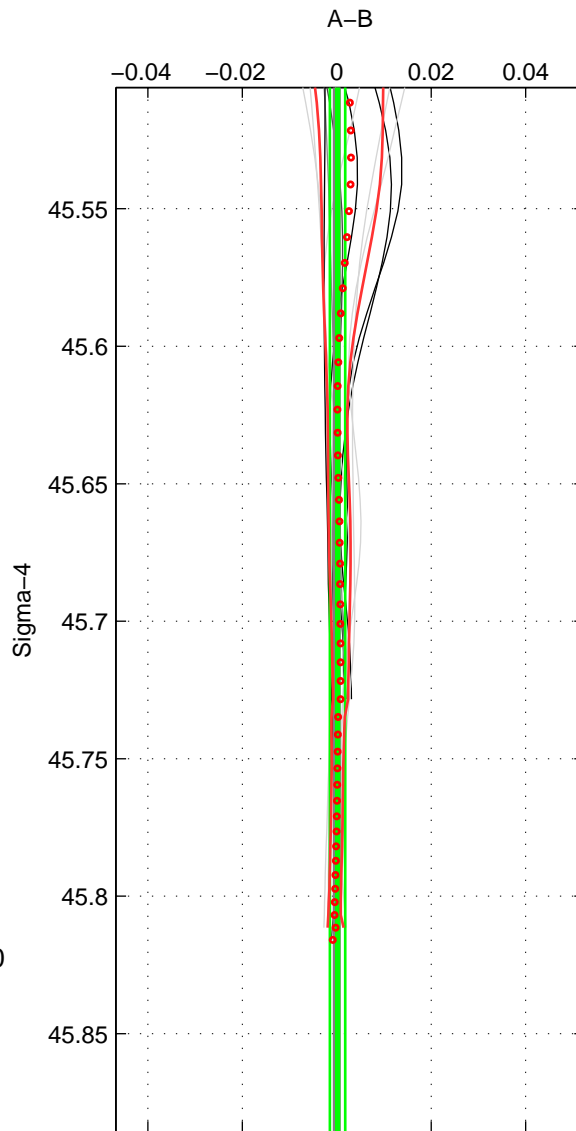

Cruise A (red). Date: Jul 2001 Cruisename: 575-49HO20010710

Cruise B (blue). Date: Nov 1998 Cruisename: 582-49NZ19981030

\*\*\* "Favourite" values are means of spaces 1 2.

	Offset	O.StDev	Ratio	R.Stdev	Rating
SIGMA:	0.000	0.002	1.000	0.000	4
THETA:	0.001	0.003	1.000	0.000	4
DEPTH:	0.000	0.008	1.000	0.000	3
FAV. :	0.001	0.003	1.000	0.000	4

Profiles of A: 6  
 Profiles of B: 6  
 Diff profs : 12  
 WMoffset (A-B): 0.00017607  
 WMoffset stdev: 0.0016128  
 WMratio (A/B): 1  
 WMratio stdev: 4.6563e-05

Quality (1-5): 4

Profiles of A: 6  
 Profiles of B: 6  
 Diff profs : 12  
 WMoffset (A-B): 0.0012883  
 WMoffset stdev: 0.0034298  
 WMratio (A/B): 1  
 WMratio stdev: 9.9051e-05

Quality (1-5): 4

Profiles of A: 6  
 Profiles of B: 6  
 Diff profs : 12  
 WMoffset (A-B): 0.00016983  
 WMoffset stdev: 0.0077344  
 WMratio (A/B): 1  
 WMratio stdev: 0.00022318

Quality (1-5): 3