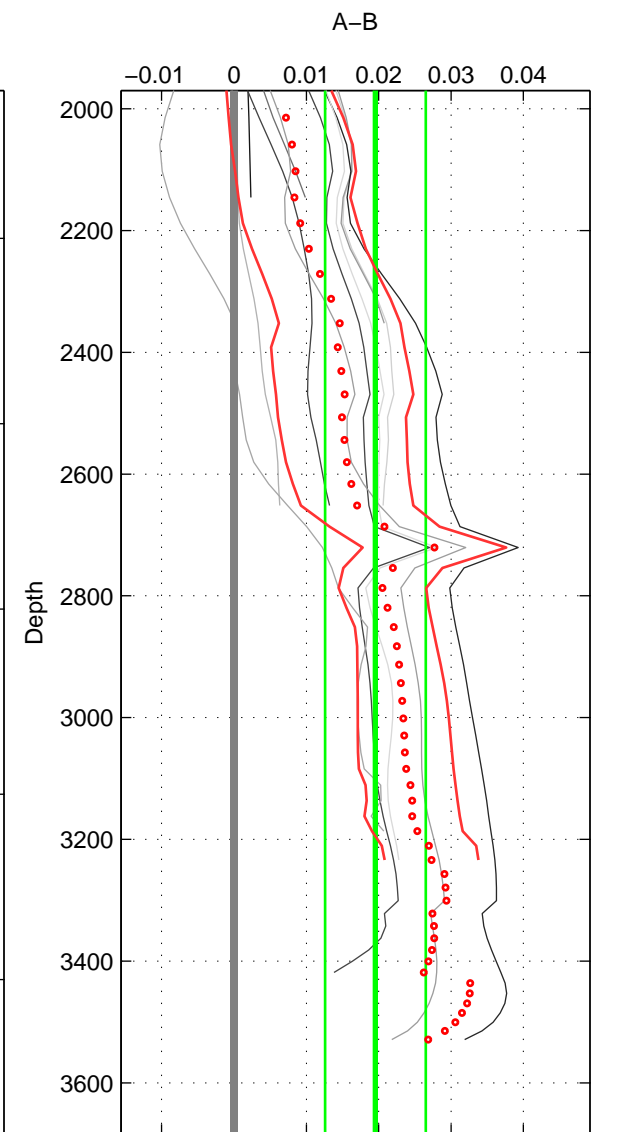

Cruise A (red). Date: Aug 1993 Cruisename: 87-58JH19930730

Cruise B (blue). Date: Jul 1981 Cruisename: 220-316N19810401

*** "Favourite" values are means of spaces 1 3.

	Offset	O.StDev	Ratio	R.Stdev	Rating
SIGMA:	0.019	0.004	1.001	0.000	3
THETA:	0.004	0.010	1.000	0.000	2
DEPTH:	0.020	0.007	1.001	0.000	3
FAV.:	0.019	0.005	1.001	0.000	3

Profiles of A: 7
 Profiles of B: 4
 Diff profs : 10
 WMoffset (A-B): 0.018909
 WMoffset stdev: 0.0036727
 WMratio (A/B): 1.0005
 WMratio stdev: 0.00010527

Quality (1-5): 3

Profiles of A: 7
 Profiles of B: 4
 Diff profs : 7
 WMoffset (A-B): 0.0038876
 WMoffset stdev: 0.009831
 WMratio (A/B): 1.0001
 WMratio stdev: 0.00028169

Quality (1-5): 2

Profiles of A: 7
 Profiles of B: 4
 Diff profs : 11
 WMoffset (A-B): 0.019548
 WMoffset stdev: 0.0069472
 WMratio (A/B): 1.0006
 WMratio stdev: 0.00019913

Quality (1-5): 3

Please note that statistics are bad.