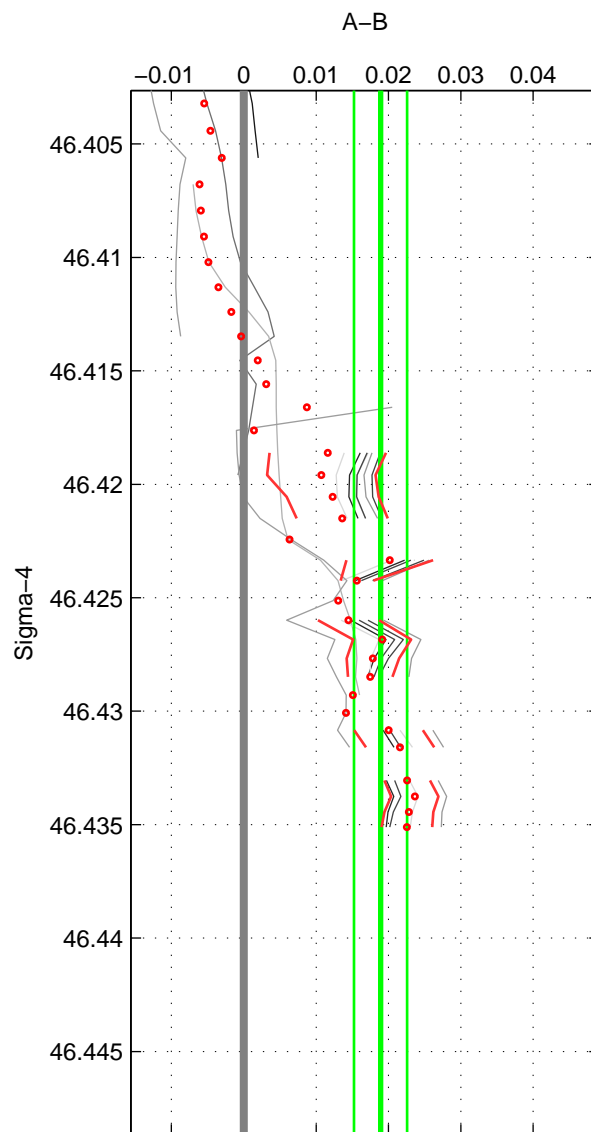

Cruise A (red). Date: Aug 1993 Cruisename: 87-58JH19930730

Cruise B (blue). Date: Jul 1981 Cruisename: 220-316N19810401

*** "Favourite" values are means of spaces 1 3.

	Offset	O.StDev	Ratio	R.Stdev	Rating
SIGMA:	0.019	0.004	1.001	0.000	3
THETA:	0.004	0.010	1.000	0.000	2
DEPTH:	0.020	0.007	1.001	0.000	3
FAV.:	0.019	0.005	1.001	0.000	3

Profiles of A: 7
 Profiles of B: 4
 Diff profs : 10
 WMoffset (A-B): 0.018909
 WMoffset stdev: 0.0036727
 WMratio (A/B): 1.0005
 WMratio stdev: 0.00010527

Quality (1-5): 3

Profiles of A: 7
 Profiles of B: 4
 Diff profs : 7
 WMoffset (A-B): 0.0038876
 WMoffset stdev: 0.009831
 WMratio (A/B): 1.0001
 WMratio stdev: 0.00028169

Quality (1-5): 2

Profiles of A: 7
 Profiles of B: 4
 Diff profs : 11
 WMoffset (A-B): 0.019548
 WMoffset stdev: 0.0069472
 WMratio (A/B): 1.0006
 WMratio stdev: 0.00019913

Quality (1-5): 3

Please note that statistics are bad.