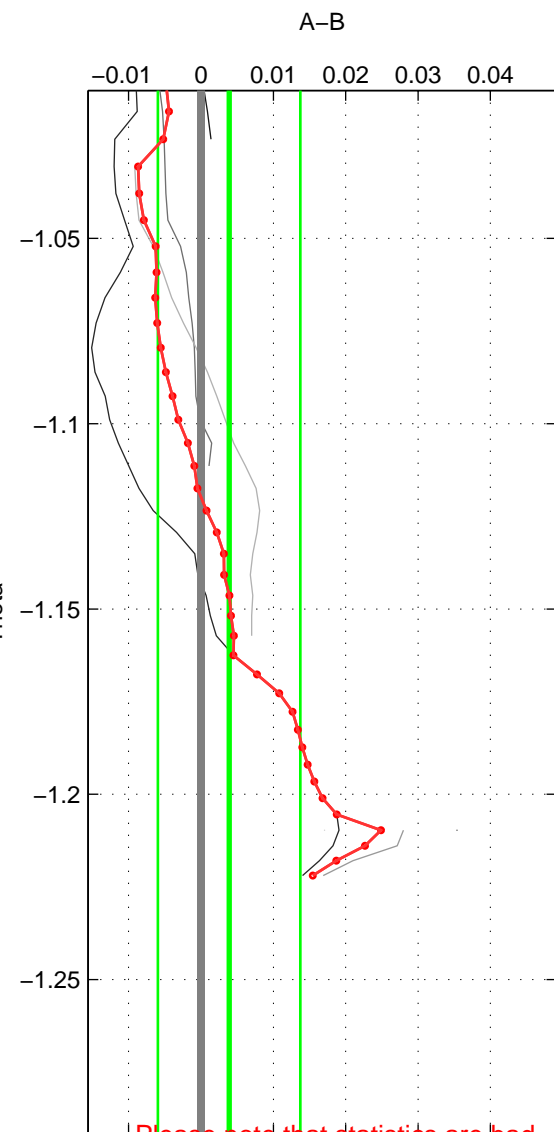

Cruise A (red). Date: Aug 1993 Cruisename: 87-58JH19930730

Cruise B (blue). Date: Jul 1981 Cruisename: 220-316N19810401

*** "Favourite" values are means of spaces 1 3.

	Offset	O.StDev	Ratio	R.Stdev	Rating
SIGMA:	0.019	0.004	1.001	0.000	3
THETA:	0.004	0.010	1.000	0.000	2
DEPTH:	0.020	0.007	1.001	0.000	3
FAV.:	0.019	0.005	1.001	0.000	3

Profiles of A: 7
 Profiles of B: 4
 Diff profs : 10
 WMoffset (A-B): 0.018909
 WMoffset stdev: 0.0036727
 WMratio (A/B): 1.0005
 WMratio stdev: 0.00010527

Quality (1-5): 3

Profiles of A: 7
 Profiles of B: 4
 Diff profs : 7
 WMoffset (A-B): 0.0038876
 WMoffset stdev: 0.009831
 WMratio (A/B): 1.0001
 WMratio stdev: 0.00028169

Quality (1-5): 2

Profiles of A: 7
 Profiles of B: 4
 Diff profs : 11
 WMoffset (A-B): 0.019548
 WMoffset stdev: 0.0069472
 WMratio (A/B): 1.0006
 WMratio stdev: 0.00019913

Quality (1-5): 3

Please note that statistics are bad.