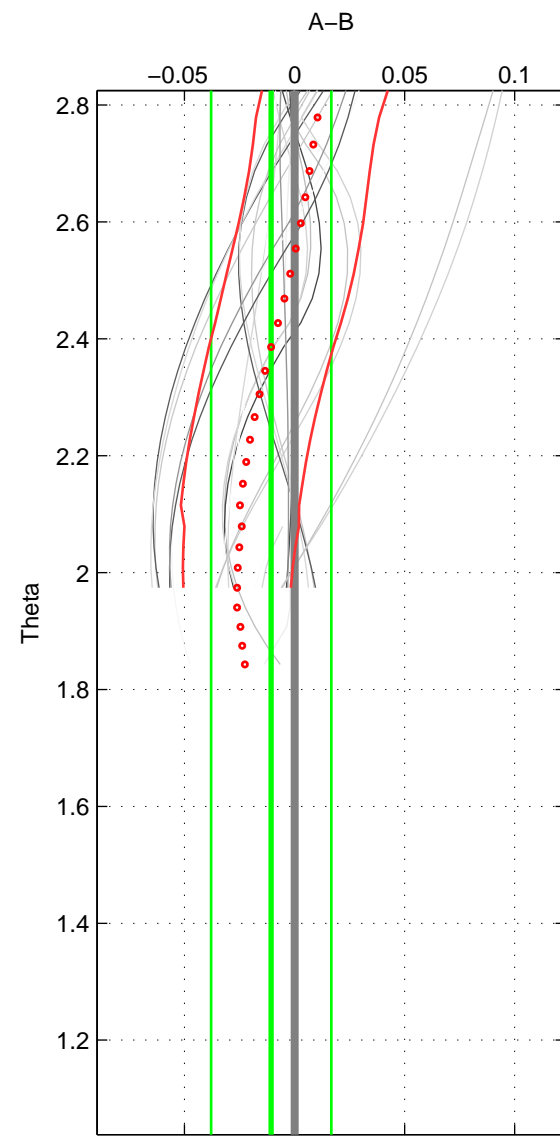

Cruise A (red). Date: May 2004 Cruisename: 502-325020040424

Cruise B (blue). Date: Jul 2005 Cruisename: 669-49UF20050615

*** "Favourite" values are those of space 2.

	Offset	O.StDev	Ratio	R.Stdev	Rating
SIGMA:	-0.005	0.005	1.000	0.000	3
THETA:	-0.011	0.027	1.000	0.001	4
DEPTH:	0.002	0.020	1.000	0.001	3
FAV.:	-0.011	0.027	1.000	0.001	4

Profiles of A: 10
 Profiles of B: 5
 Diff profs : 16
 WMoffset (A-B): -0.0047412
 WMoffset stdev: 0.0053352
 WMratio (A/B): 0.99986
 WMratio stdev: 0.00015459

Quality (1-5): 3

Profiles of A: 9
 Profiles of B: 5
 Diff profs : 23
 WMoffset (A-B): -0.010652
 WMoffset stdev: 0.027291
 WMratio (A/B): 0.99969
 WMratio stdev: 0.0007908

Quality (1-5): 4

Profiles of A: 9
 Profiles of B: 5
 Diff profs : 16
 WMoffset (A-B): 0.0024657
 WMoffset stdev: 0.01989
 WMratio (A/B): 1.0001
 WMratio stdev: 0.0005765

Quality (1-5): 3