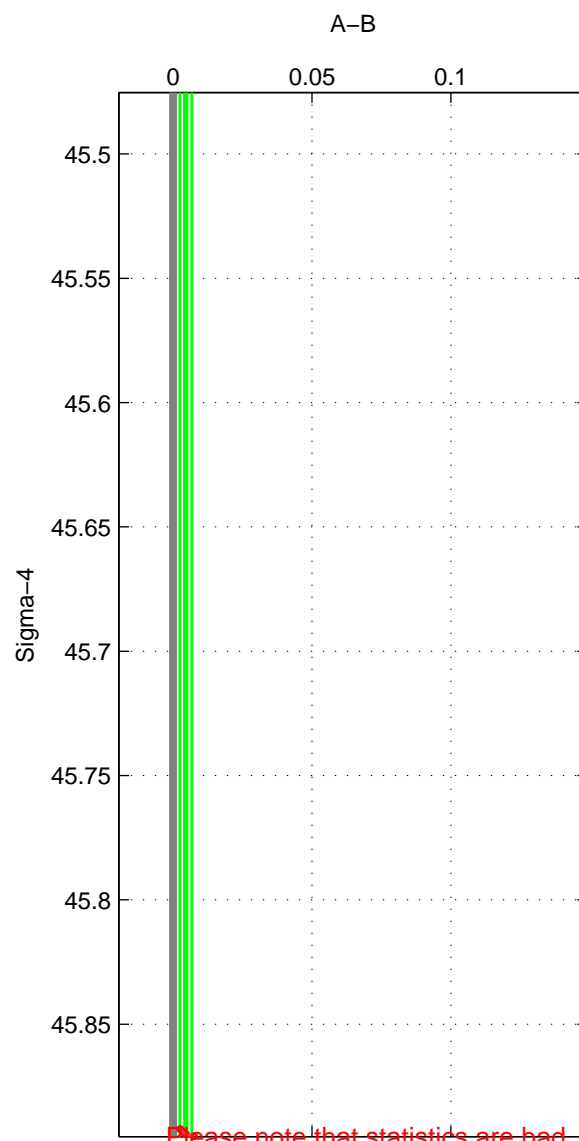

Cruise A (red). Date: Jul 2005 Cruisename: 518-33RR20050617
 Cruise B (blue). Date: Nov 1994 Cruisename: 525-492S19941101

*** "Favourite" values are those of space 2.

	Offset	O.StDev	Ratio	R.Stdev	Rating
SIGMA:	0.005	0.002	1.000	0.000	2
THETA:	0.006	0.005	1.000	0.000	5
DEPTH:	0.003	0.001	1.000	0.000	2
FAV.:	0.006	0.005	1.000	0.000	5

Please note that statistics are bad.
 Profiles of A: 1
 Profiles of B: 7
 Diff profs: 3
 WMoffset (A-B): 0.0045737
 WMoffset stdev: 0.0021664
 WMratio (A/B): 1.0001
 WMratio stdev: 6.2445e-05

Quality (1-5): 2

Profiles of A: 3
 Profiles of B: 7
 Diff profs: 17
 WMoffset (A-B): 0.0059557
 WMoffset stdev: 0.004773
 WMratio (A/B): 1.0002
 WMratio stdev: 0.00013758

Quality (1-5): 5

Please note that statistics are bad.
 Profiles of A: 1
 Profiles of B: 7
 Diff profs: 4
 WMoffset (A-B): 0.0031226
 WMoffset stdev: 0.00093972
 WMratio (A/B): 1.0001
 WMratio stdev: 2.709e-05