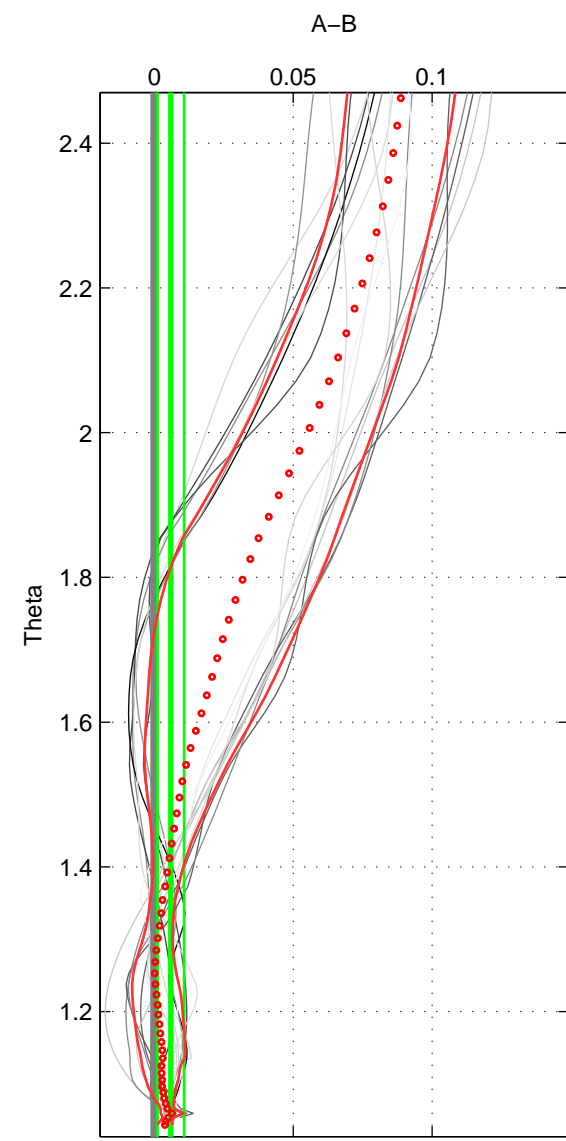

Cruise A (red). Date: Jul 2005 Cruisename: 518-33RR20050617
 Cruise B (blue). Date: Nov 1994 Cruisename: 525-492S19941101

*** "Favourite" values are those of space 2.

	Offset	O.StDev	Ratio	R.Stdev	Rating
SIGMA:	0.005	0.002	1.000	0.000	2
THETA:	0.006	0.005	1.000	0.000	5
DEPTH:	0.003	0.001	1.000	0.000	2
FAV.:	0.006	0.005	1.000	0.000	5

Please note that statistics are bad.
 Profiles of A: 1
 Profiles of B: 7
 Diff profs: 3
 WMoffset (A-B): 0.0045737
 WMoffset stdev: 0.0021664
 WMratio (A/B): 1.0001
 WMratio stdev: 6.2445e-05

Quality (1-5): 2

Profiles of A: 3
 Profiles of B: 7
 Diff profs: 17
 WMoffset (A-B): 0.0059557
 WMoffset stdev: 0.004773
 WMratio (A/B): 1.0002
 WMratio stdev: 0.00013758

Quality (1-5): 5

Please note that statistics are bad.
 Profiles of A: 1
 Profiles of B: 7
 Diff profs: 4
 WMoffset (A-B): 0.0031226
 WMoffset stdev: 0.00093972
 WMratio (A/B): 1.0001
 WMratio stdev: 2.709e-05