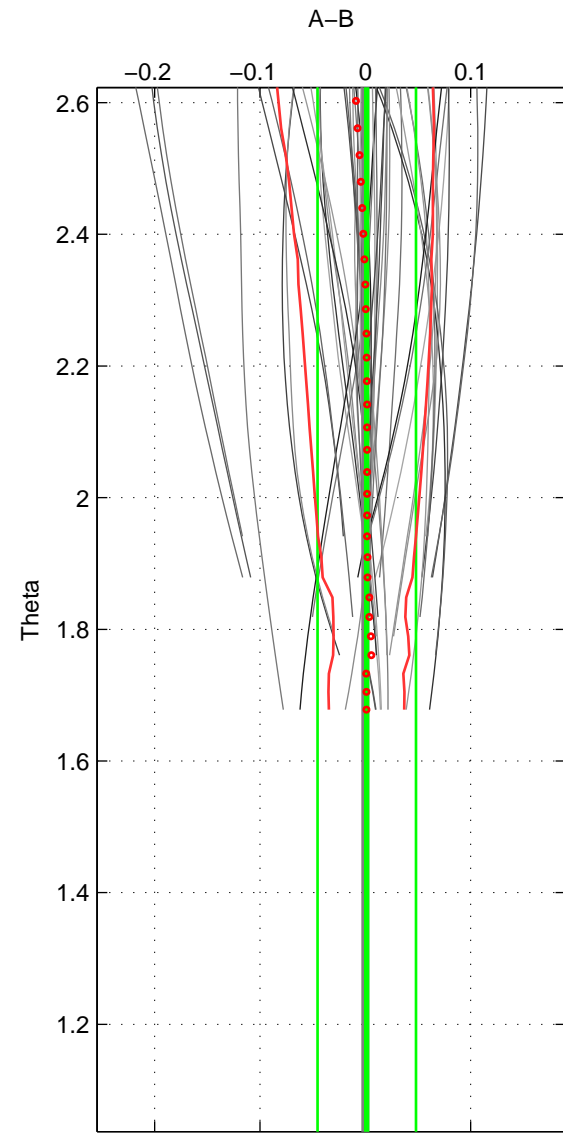

Cruise A (red). Date: Jul 2005 Cruisename: 518-33RR20050617

Cruise B (blue). Date: Jul 2002 Cruisename: 697-49UP20020620

*** "Favourite" values are those of space 2.

	Offset	O.StDev	Ratio	R.Stdev	Rating
SIGMA:	-0.002	0.002	1.000	0.000	3
THETA:	0.001	0.047	1.000	0.001	5
DEPTH:	0.015	0.002	1.000	0.000	3
FAV.:	0.001	0.047	1.000	0.001	5

Profiles of A: 23
 Profiles of B: 11
 Diff profs : 10
 WMoffset (A-B): -0.0016529
 WMoffset stdev: 0.0016869
 WMratio (A/B): 0.99995
 WMratio stdev: 4.8876e-05

Quality (1-5): 3

Profiles of A: 34
 Profiles of B: 11
 Diff profs : 57
 WMoffset (A-B): 0.0013616
 WMoffset stdev: 0.046749
 WMratio (A/B): 1
 WMratio stdev: 0.001352

Quality (1-5): 5

Profiles of A: 14
 Profiles of B: 11
 Diff profs : 2
 WMoffset (A-B): 0.014918
 WMoffset stdev: 0.0016311
 WMratio (A/B): 1.0004
 WMratio stdev: 4.7524e-05

Quality (1-5): 3