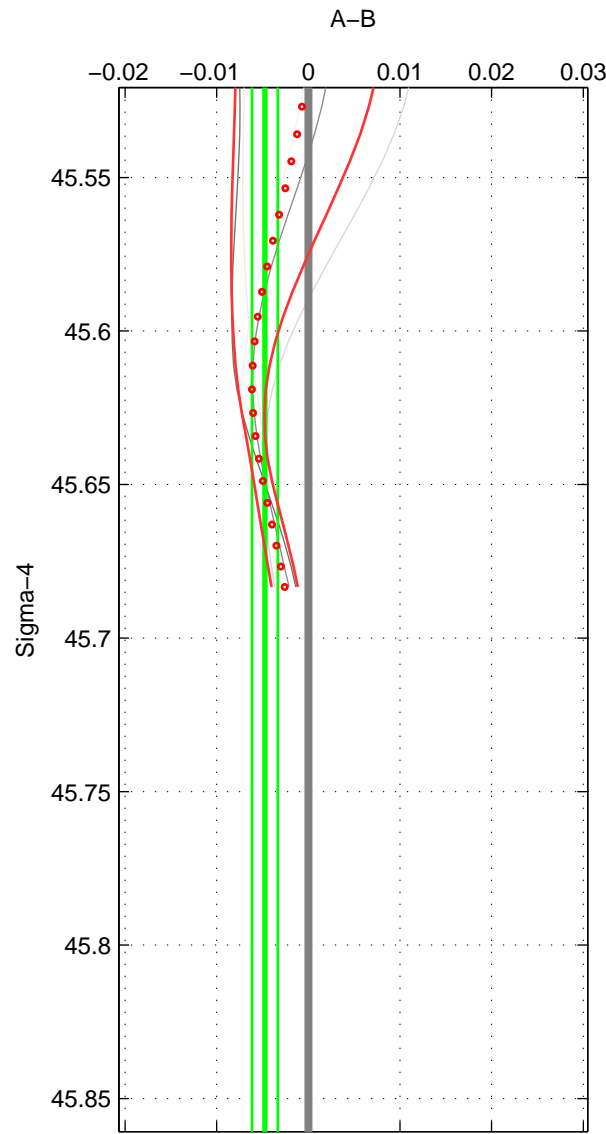

Cruise A (red). Date: Nov 1995 Cruisename: 625-49RY19951115

Cruise B (blue). Date: Nov 2003 Cruisename: 663-49UF20031028

*** "Favourite" values are means of spaces 1 2.

	Offset	O.StDev	Ratio	R.Stdev	Rating
SIGMA:	-0.005	0.001	1.000	0.000	3
THETA:	-0.007	0.002	1.000	0.000	3
DEPTH:	-0.008	0.004	1.000	0.000	2
FAV.:	-0.006	0.002	1.000	0.000	3

Profiles of A: 5
 Profiles of B: 1
 Diff profs: 5
 WMoffset (A-B): -0.0047475
 WMoffset stdev: 0.0014108
 WMratio (A/B): 0.99986
 WMratio stdev: 4.0767e-05

Quality (1-5): 3

Profiles of A: 5
 Profiles of B: 1
 Diff profs: 5
 WMoffset (A-B): -0.0074078
 WMoffset stdev: 0.0022422
 WMratio (A/B): 0.99979
 WMratio stdev: 6.479e-05

Quality (1-5): 3

Profiles of A: 5
 Profiles of B: 1
 Diff profs: 5
 WMoffset (A-B): -0.0075157
 WMoffset stdev: 0.0038633
 WMratio (A/B): 0.99978
 WMratio stdev: 0.00011167

Quality (1-5): 2

Please note that statistics are bad.