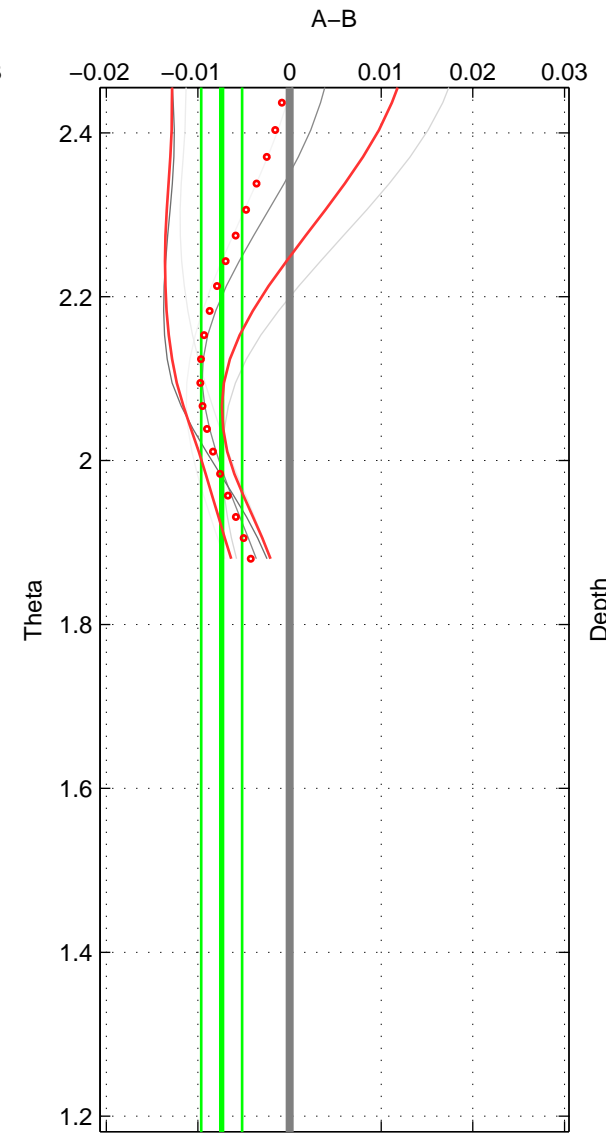

Cruise A (red). Date: Nov 1995 Cruisename: 625-49RY19951115

Cruise B (blue). Date: Nov 2003 Cruisename: 663-49UF20031028

*** "Favourite" values are means of spaces 1 2.

	Offset	O.StDev	Ratio	R.Stdev	Rating
SIGMA:	-0.005	0.001	1.000	0.000	3
THETA:	-0.007	0.002	1.000	0.000	3
DEPTH:	-0.008	0.004	1.000	0.000	2
FAV.:	-0.006	0.002	1.000	0.000	3

Profiles of A: 5
 Profiles of B: 1
 Diff profs: 5
 WMoffset (A-B): -0.0047475
 WMoffset stdev: 0.0014108
 WMratio (A/B): 0.99986
 WMratio stdev: 4.0767e-05

Quality (1-5): 3

Profiles of A: 5
 Profiles of B: 1
 Diff profs: 5
 WMoffset (A-B): -0.0074078
 WMoffset stdev: 0.0022422
 WMratio (A/B): 0.99979
 WMratio stdev: 6.479e-05

Quality (1-5): 3

Profiles of A: 5
 Profiles of B: 1
 Diff profs: 5
 WMoffset (A-B): -0.0075157
 WMoffset stdev: 0.0038633
 WMratio (A/B): 0.99978
 WMratio stdev: 0.00011167

Quality (1-5): 2

Please note that statistics are bad.