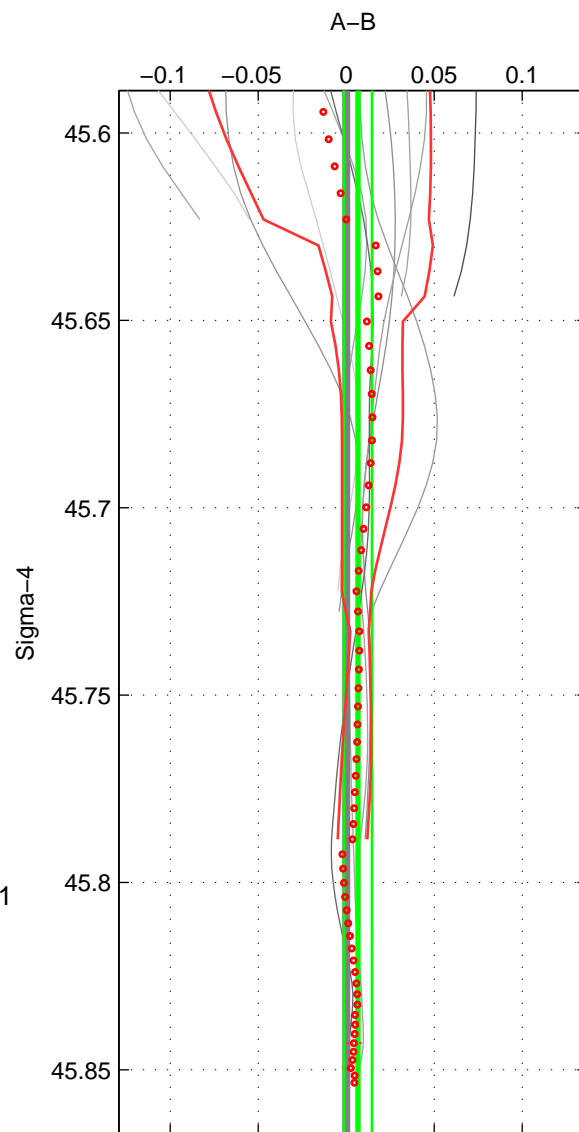

Cruise A (red). Date: Aug 1993 Cruisename: 251-33MW19930704.1

Cruise B (blue). Date: Feb 2001 Cruisename: 263-35A320010203

*** "Favourite" values are those of space 2.

	Offset	O.StDev	Ratio	R.Stdev	Rating
SIGMA:	0.007	0.008	1.000	0.000	4
THETA:	0.001	0.007	1.000	0.000	5
DEPTH:	0.001	0.002	1.000	0.000	4
FAV. :	0.001	0.007	1.000	0.000	5

Profiles of A: 8
 Profiles of B: 5
 Diff profs : 11
 WMoffset (A-B): 0.0066709
 WMoffset stdev: 0.0079558
 WMratio (A/B): 1.0002
 WMratio stdev: 0.00022772

Quality (1-5): 4

Profiles of A: 8
 Profiles of B: 5
 Diff profs : 11
 WMoffset (A-B): 0.00073451
 WMoffset stdev: 0.0067473
 WMratio (A/B): 1
 WMratio stdev: 0.00019321

Quality (1-5): 5

Profiles of A: 8
 Profiles of B: 5
 Diff profs : 11
 WMoffset (A-B): 0.0012887
 WMoffset stdev: 0.0017737
 WMratio (A/B): 1
 WMratio stdev: 5.0809e-05

Quality (1-5): 4