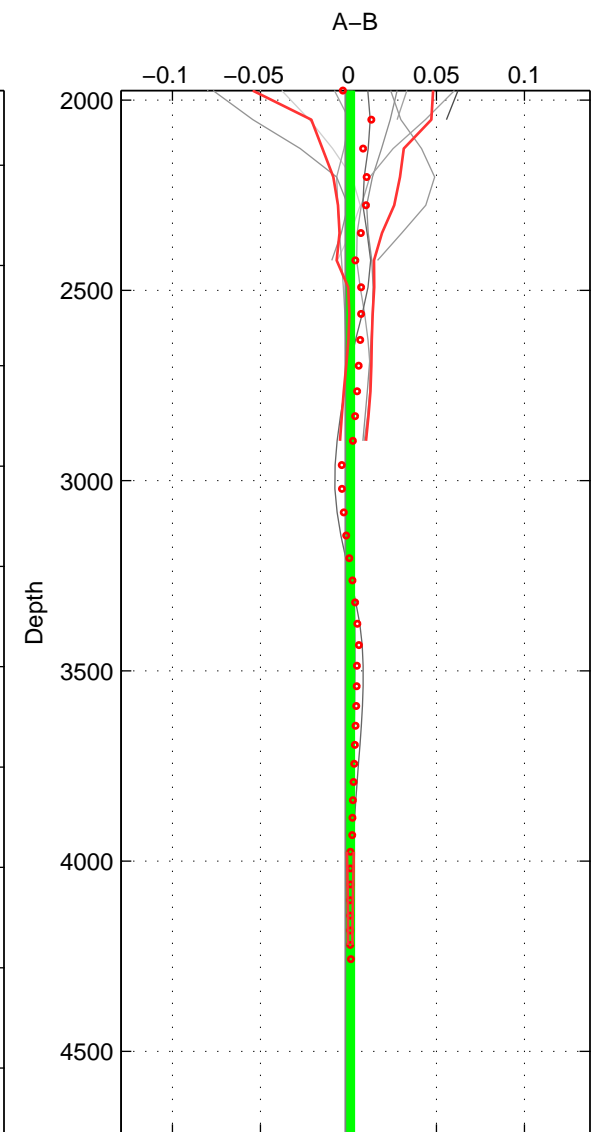

Cruise A (red). Date: Aug 1993 Cruisename: 251-33MW19930704.1

Cruise B (blue). Date: Feb 2001 Cruisename: 263-35A320010203

*** "Favourite" values are those of space 2.

	Offset	O.StDev	Ratio	R.Stdev	Rating
SIGMA:	0.007	0.008	1.000	0.000	4
THETA:	0.001	0.007	1.000	0.000	5
DEPTH:	0.001	0.002	1.000	0.000	4
FAV. :	0.001	0.007	1.000	0.000	5

Profiles of A: 8
 Profiles of B: 5
 Diff profs : 11
 WMoffset (A-B): 0.0066709
 WMoffset stdev: 0.0079558
 WMratio (A/B): 1.0002
 WMratio stdev: 0.00022772

Quality (1-5): 4

Profiles of A: 8
 Profiles of B: 5
 Diff profs : 11
 WMoffset (A-B): 0.00073451
 WMoffset stdev: 0.0067473
 WMratio (A/B): 1
 WMratio stdev: 0.00019321

Quality (1-5): 5

Profiles of A: 8
 Profiles of B: 5
 Diff profs : 11
 WMoffset (A-B): 0.0012887
 WMoffset stdev: 0.0017737
 WMratio (A/B): 1
 WMratio stdev: 5.0809e-05

Quality (1-5): 4