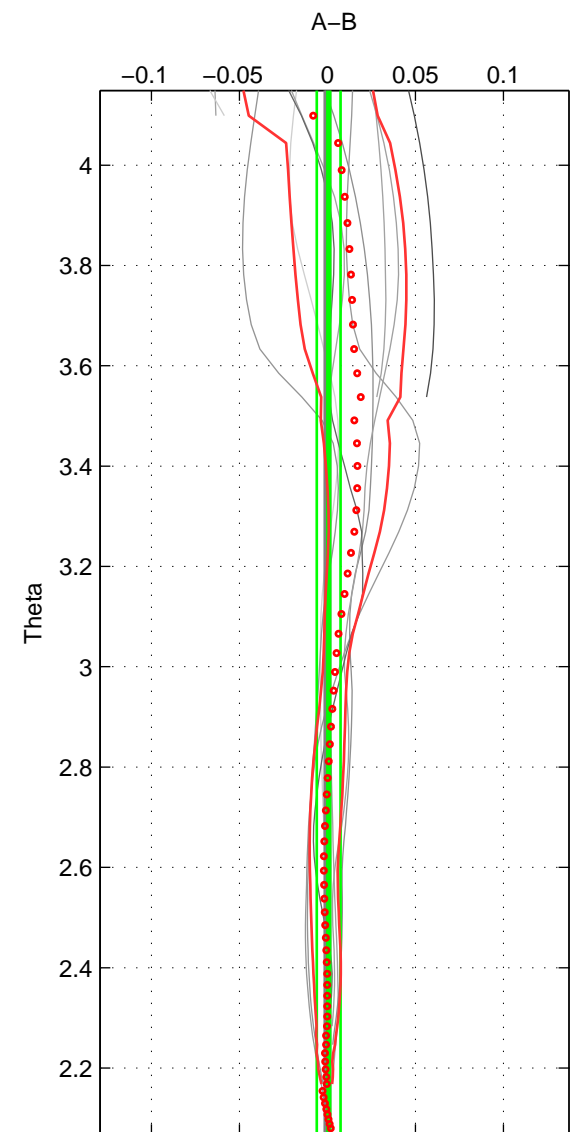

Cruise A (red). Date: Aug 1993 Cruisename: 251-33MW19930704.1

Cruise B (blue). Date: Feb 2001 Cruisename: 263-35A320010203

*** "Favourite" values are those of space 2.

	Offset	O.StDev	Ratio	R.Stdev	Rating
SIGMA:	0.007	0.008	1.000	0.000	4
THETA:	0.001	0.007	1.000	0.000	5
DEPTH:	0.001	0.002	1.000	0.000	4
FAV. :	0.001	0.007	1.000	0.000	5

Profiles of A: 8
 Profiles of B: 5
 Diff profs : 11
 WMoffset (A-B): 0.0066709
 WMoffset stdev: 0.0079558
 WMratio (A/B): 1.0002
 WMratio stdev: 0.00022772

Quality (1-5): 4

Profiles of A: 8
 Profiles of B: 5
 Diff profs : 11
 WMoffset (A-B): 0.00073451
 WMoffset stdev: 0.0067473
 WMratio (A/B): 1
 WMratio stdev: 0.00019321

Quality (1-5): 5

Profiles of A: 8
 Profiles of B: 5
 Diff profs : 11
 WMoffset (A-B): 0.0012887
 WMoffset stdev: 0.0017737
 WMratio (A/B): 1
 WMratio stdev: 5.0809e-05

Quality (1-5): 4