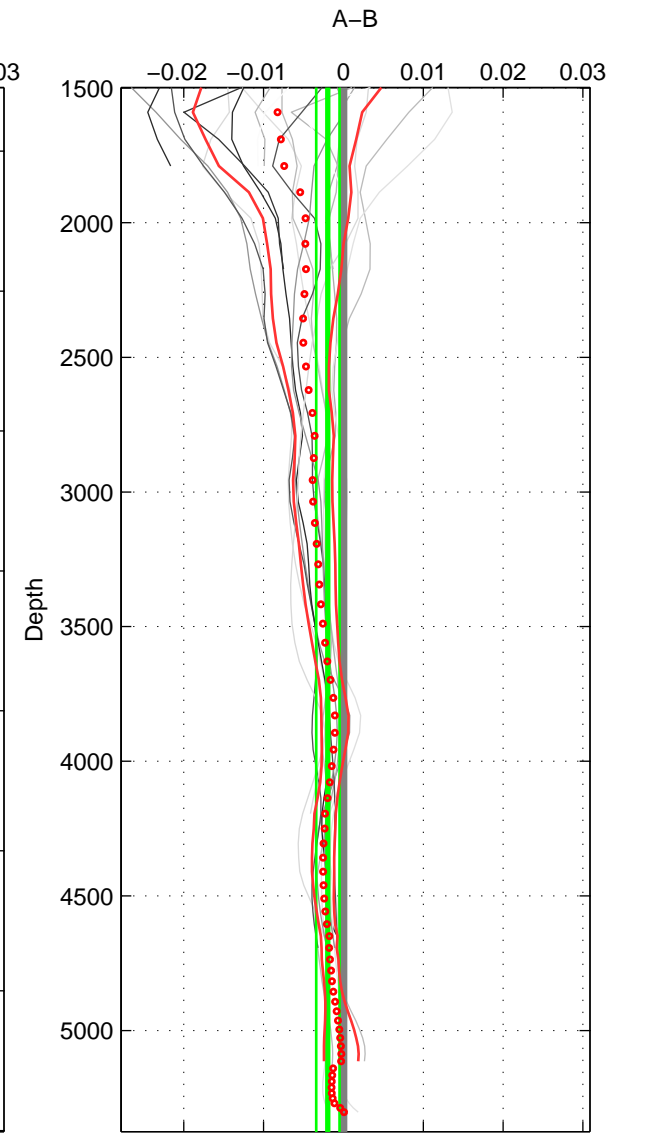

Cruise A (red). Date: Aug 1993 Cruisename: 498-32  
 Cruise B (blue). Date: Jan 1994 Cruisename: 576-49

Profiles of A: 9  
 Profiles of B: 3  
 Diff profs: 18  
 WMoffset (A-B): -0.00065063  
 WMoffset stdev: 0.00055624  
 WMratio (A/B): 0.99998  
 WMratio stdev: 1.6041e-05

Quality (1-5): 5

Profiles of A: 9  
 Profiles of B: 3  
 Diff profs: 18  
 WMoffset (A-B): -0.00097204  
 WMoffset stdev: 0.00091598  
 WMratio (A/B): 0.99997  
 WMratio stdev: 2.6418e-05

Quality (1-5): 5

Profiles of A: 9  
 Profiles of B: 3  
 Diff profs: 18  
 WMoffset (A-B): -0.0019546  
 WMoffset stdev: 0.0014624  
 WMratio (A/B): 0.99994  
 WMratio stdev: 4.2156e-05

Quality (1-5): 5

\*\*\* "Favourite" values are means of spaces 1 2 3.

	Offset	O.StDev	Ratio	R.Stdev	Rating
SIGMA:	-0.001	0.001	1.000	0.000	5
THETA:	-0.001	0.001	1.000	0.000	5
DEPTH:	-0.002	0.001	1.000	0.000	5
FAV. :	-0.001	0.001	1.000	0.000	5