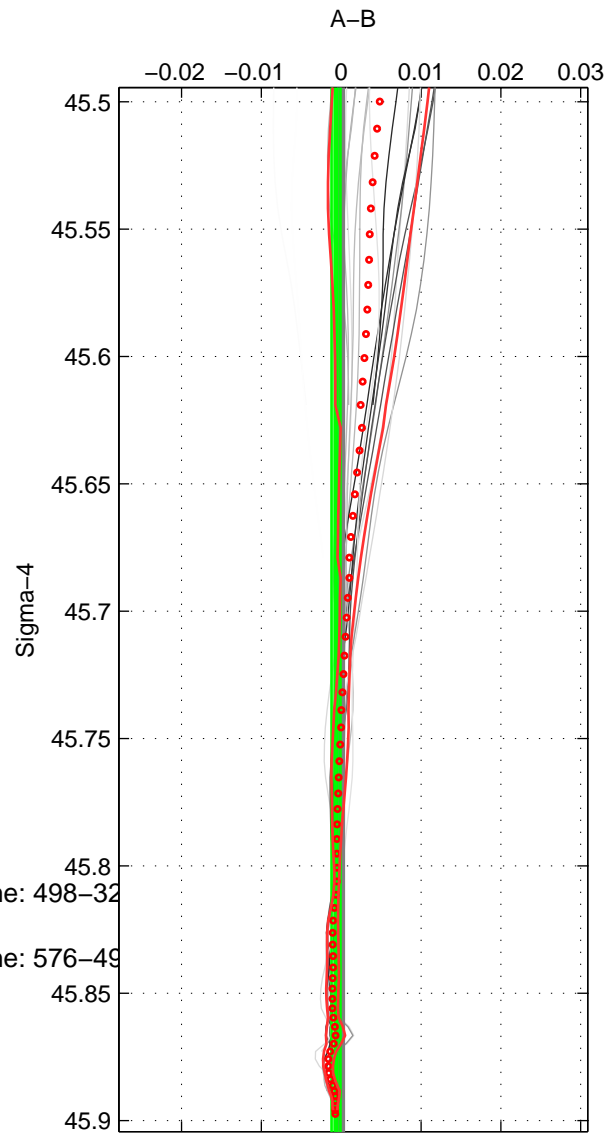

Cruise A (red). Date: Aug 1993 Cruisename: 498-32  
 Cruise B (blue). Date: Jan 1994 Cruisename: 576-49

Profiles of A: 9  
 Profiles of B: 3  
 Diff profs: 18  
 WMoffset (A-B): -0.00065063  
 WMoffset stdev: 0.00055624  
 WMratio (A/B): 0.99998  
 WMratio stdev: 1.6041e-05

Quality (1-5): 5

Profiles of A: 9  
 Profiles of B: 3  
 Diff profs: 18  
 WMoffset (A-B): -0.00097204  
 WMoffset stdev: 0.00091598  
 WMratio (A/B): 0.99997  
 WMratio stdev: 2.6418e-05

Quality (1-5): 5

Profiles of A: 9  
 Profiles of B: 3  
 Diff profs: 18  
 WMoffset (A-B): -0.0019546  
 WMoffset stdev: 0.0014624  
 WMratio (A/B): 0.99994  
 WMratio stdev: 4.2156e-05

Quality (1-5): 5

\*\*\* "Favourite" values are means of spaces 1 2 3.

	Offset	O.StDev	Ratio	R.Stdev	Rating
SIGMA:	-0.001	0.001	1.000	0.000	5
THETA:	-0.001	0.001	1.000	0.000	5
DEPTH:	-0.002	0.001	1.000	0.000	5
FAV. :	-0.001	0.001	1.000	0.000	5