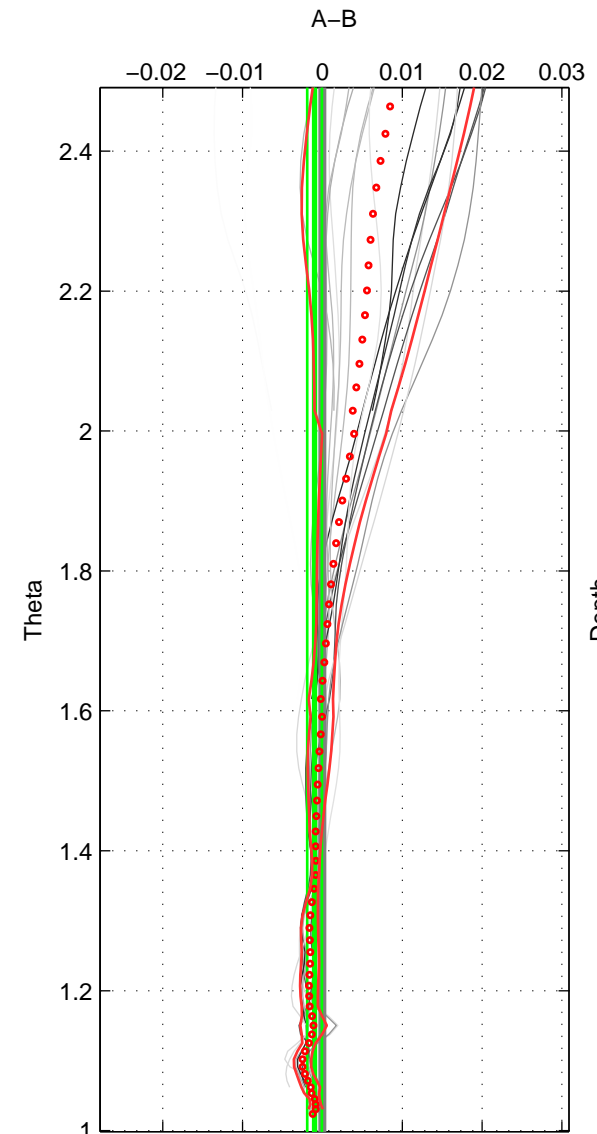

Cruise A (red). Date: Aug 1993 Cruisename: 498-32  
 Cruise B (blue). Date: Jan 1994 Cruisename: 576-49

Profiles of A: 9  
 Profiles of B: 3  
 Diff profs: 18  
 WMoffset (A-B): -0.00065063  
 WMoffset stdev: 0.00055624  
 WMratio (A/B): 0.99998  
 WMratio stdev: 1.6041e-05

Quality (1-5): 5

Profiles of A: 9  
 Profiles of B: 3  
 Diff profs: 18  
 WMoffset (A-B): -0.00097204  
 WMoffset stdev: 0.00091598  
 WMratio (A/B): 0.99997  
 WMratio stdev: 2.6418e-05

Quality (1-5): 5

Profiles of A: 9  
 Profiles of B: 3  
 Diff profs: 18  
 WMoffset (A-B): -0.0019546  
 WMoffset stdev: 0.0014624  
 WMratio (A/B): 0.99994  
 WMratio stdev: 4.2156e-05

Quality (1-5): 5

\*\*\* "Favourite" values are means of spaces 1 2 3.

	Offset	O.StDev	Ratio	R.Stdev	Rating
SIGMA:	-0.001	0.001	1.000	0.000	5
THETA:	-0.001	0.001	1.000	0.000	5
DEPTH:	-0.002	0.001	1.000	0.000	5
FAV. :	-0.001	0.001	1.000	0.000	5