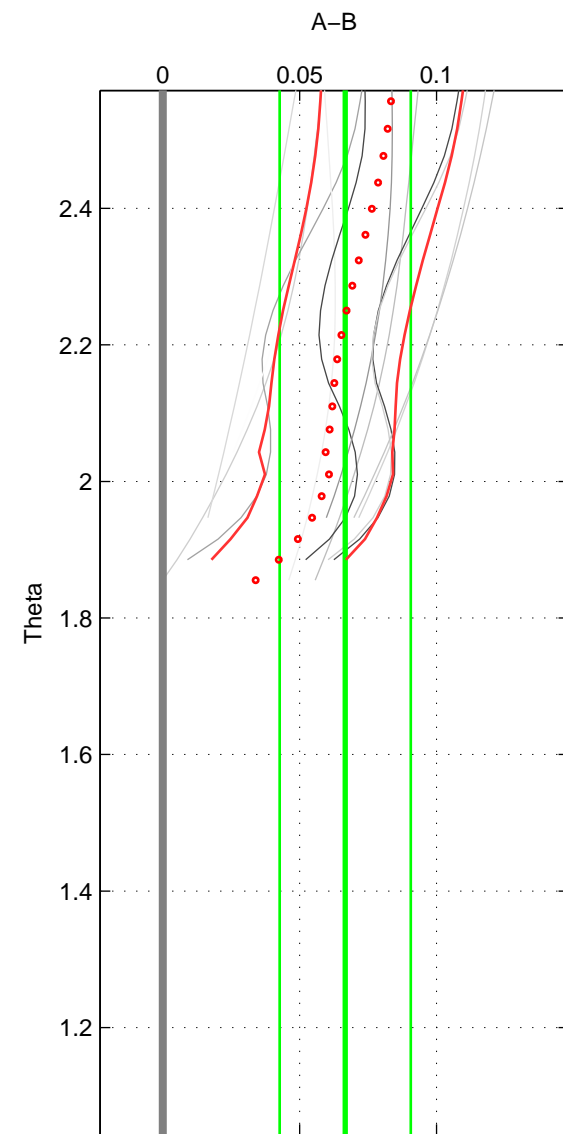

Cruise A (red). Date: Jul 2005 Cruisename: 518-33RR20050617

Cruise B (blue). Date: Jul 2003 Cruisename: 662-49UF20030625

*** "Favourite" values are those of space 2.

	Offset	O.StDev	Ratio	R.Stdev	Rating
SIGMA:	NaN	NaN	NaN	NaN	NaN
THETA:	0.067	0.024	1.002	0.001	3
DEPTH:	NaN	NaN	NaN	NaN	NaN
FAV.:	0.067	0.024	1.002	0.001	3

Profiles of A: 5
 Profiles of B: 4
 Diff profs : 12
 WMoffset (A-B): 0.066639
 WMoffset stdev: 0.023926
 WMratio (A/B): 1.0019
 WMratio stdev: 0.00069293

Quality (1-5): 3