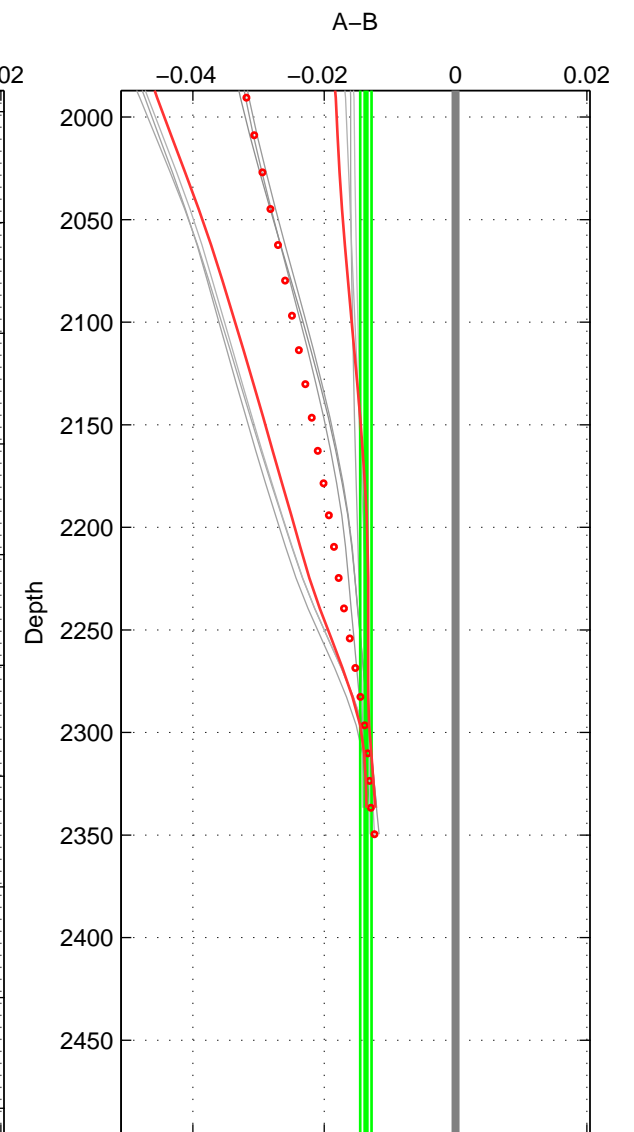

Cruise A (red). Date: Aug 1993 Cruisename: 251-33MW19930704.1

Cruise B (blue). Date: Jul 1991 Cruisename: 305-74AB19910712

*** "Favourite" values are means of spaces 1 2 3.

	Offset	O.StDev	Ratio	R.Stdev	Rating
SIGMA:	-0.002	0.003	1.000	0.000	2
THETA:	-0.002	0.003	1.000	0.000	2
DEPTH:	-0.014	0.001	1.000	0.000	2
FAV.:	-0.006	0.002	1.000	0.000	2

Profiles of A: 3
 Profiles of B: 3
 Diff profs : 9
 WMoffset (A-B): -0.0021796
 WMoffset stdev: 0.0025462
 WMratio (A/B): 0.99994
 WMratio stdev: 7.281e-05

Quality (1-5): 2

Profiles of A: 3
 Profiles of B: 3
 Diff profs : 9
 WMoffset (A-B): -0.0024177
 WMoffset stdev: 0.0025608
 WMratio (A/B): 0.99993
 WMratio stdev: 7.3223e-05

Quality (1-5): 2

Profiles of A: 3
 Profiles of B: 3
 Diff profs : 9
 WMoffset (A-B): -0.013639
 WMoffset stdev: 0.00086402
 WMratio (A/B): 0.99961
 WMratio stdev: 2.469e-05

Quality (1-5): 2