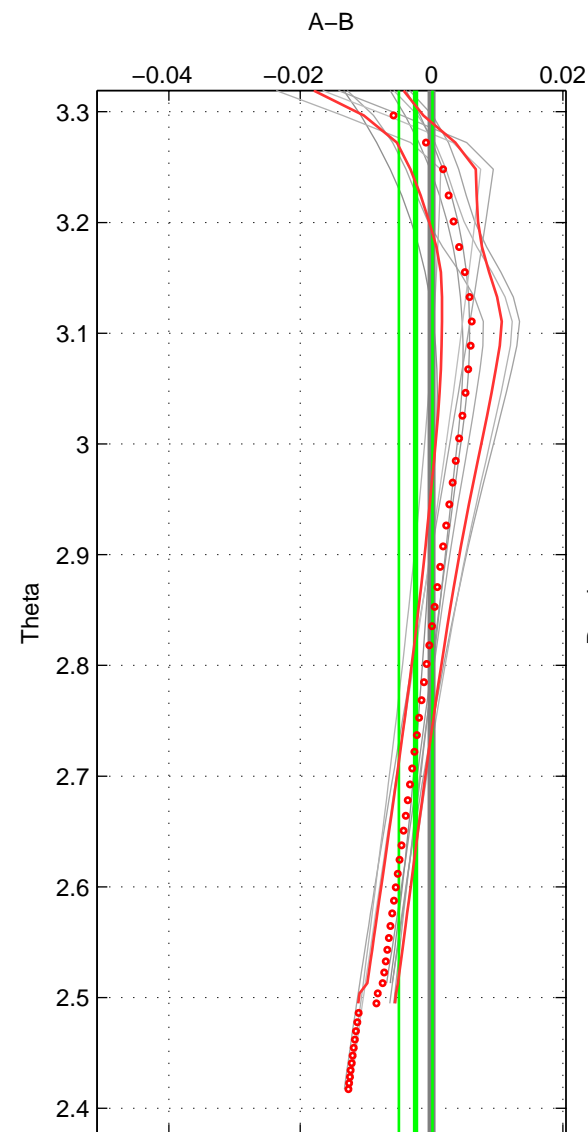

Cruise A (red). Date: Aug 1993 Cruisename: 251-33MW19930704.1

Cruise B (blue). Date: Jul 1991 Cruisename: 305-74AB19910712

*** "Favourite" values are means of spaces 1 2 3.

	Offset	O.StDev	Ratio	R.Stdev	Rating
SIGMA:	-0.002	0.003	1.000	0.000	2
THETA:	-0.002	0.003	1.000	0.000	2
DEPTH:	-0.014	0.001	1.000	0.000	2
FAV.:	-0.006	0.002	1.000	0.000	2

Profiles of A: 3
 Profiles of B: 3
 Diff profs : 9
 WMoffset (A-B): -0.0021796
 WMoffset stdev: 0.0025462
 WMratio (A/B): 0.99994
 WMratio stdev: 7.281e-05

Quality (1-5): 2

Profiles of A: 3
 Profiles of B: 3
 Diff profs : 9
 WMoffset (A-B): -0.0024177
 WMoffset stdev: 0.0025608
 WMratio (A/B): 0.99993
 WMratio stdev: 7.3223e-05

Quality (1-5): 2

Profiles of A: 3
 Profiles of B: 3
 Diff profs : 9
 WMoffset (A-B): -0.013639
 WMoffset stdev: 0.00086402
 WMratio (A/B): 0.99961
 WMratio stdev: 2.469e-05

Quality (1-5): 2