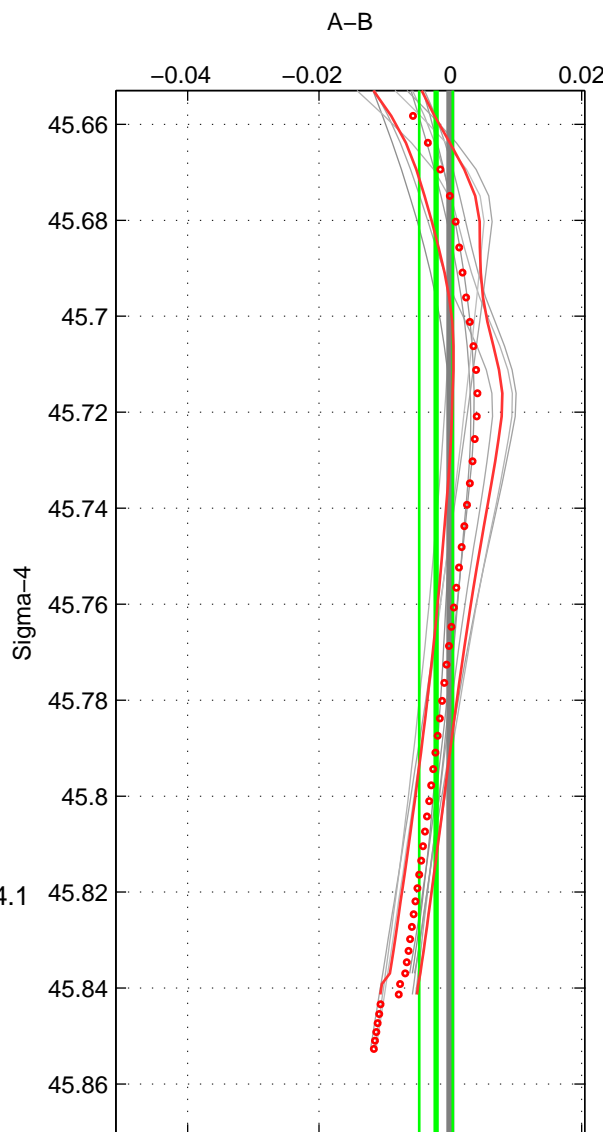

Cruise A (red). Date: Aug 1993 Cruisename: 251-33MW19930704.1

Cruise B (blue). Date: Jul 1991 Cruisename: 305-74AB19910712

*** "Favourite" values are means of spaces 1 2 3.

	Offset	O.StDev	Ratio	R.Stdev	Rating
SIGMA:	-0.002	0.003	1.000	0.000	2
THETA:	-0.002	0.003	1.000	0.000	2
DEPTH:	-0.014	0.001	1.000	0.000	2
FAV.:	-0.006	0.002	1.000	0.000	2

Profiles of A: 3
 Profiles of B: 3
 Diff profs : 9
 WMoffset (A-B): -0.0021796
 WMoffset stdev: 0.0025462
 WMratio (A/B): 0.99994
 WMratio stdev: 7.281e-05

Quality (1-5): 2

Profiles of A: 3
 Profiles of B: 3
 Diff profs : 9
 WMoffset (A-B): -0.0024177
 WMoffset stdev: 0.0025608
 WMratio (A/B): 0.99993
 WMratio stdev: 7.3223e-05

Quality (1-5): 2

Profiles of A: 3
 Profiles of B: 3
 Diff profs : 9
 WMoffset (A-B): -0.013639
 WMoffset stdev: 0.00086402
 WMratio (A/B): 0.99961
 WMratio stdev: 2.469e-05

Quality (1-5): 2