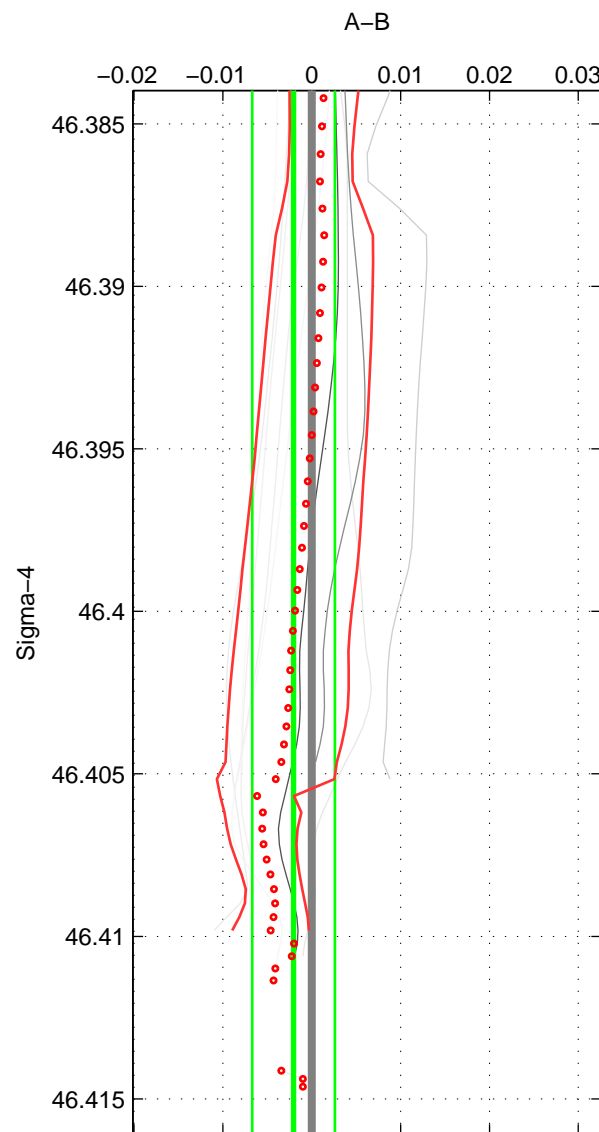

Cruise A (red). Date: Jul 1984 Cruisename: 1-06AQ19840719

Cruise B (blue). Date: Sep 1991 Cruisename: 106-77DN19910726

*** "Favourite" values are means of spaces 1 2.

	Offset	O.StDev	Ratio	R.Stdev	Rating
SIGMA:	-0.002	0.005	1.000	0.000	4
THETA:	0.000	0.005	1.000	0.000	4
DEPTH:	0.001	0.002	1.000	0.000	3
FAV. :	-0.001	0.005	1.000	0.000	4

Profiles of A: 3
 Profiles of B: 7
 Diff profs : 9
 WMoffset (A-B): -0.0020476
 WMoffset stdev: 0.0046519
 WMratio (A/B): 0.99994
 WMratio stdev: 0.00013319

Quality (1-5): 4

Profiles of A: 3
 Profiles of B: 7
 Diff profs : 9
 WMoffset (A-B): 9.0987e-05
 WMoffset stdev: 0.0049337
 WMratio (A/B): 1
 WMratio stdev: 0.00014129

Quality (1-5): 4

Profiles of A: 3
 Profiles of B: 7
 Diff profs : 9
 WMoffset (A-B): 0.00082978
 WMoffset stdev: 0.0023843
 WMratio (A/B): 1
 WMratio stdev: 6.8259e-05

Quality (1-5): 3