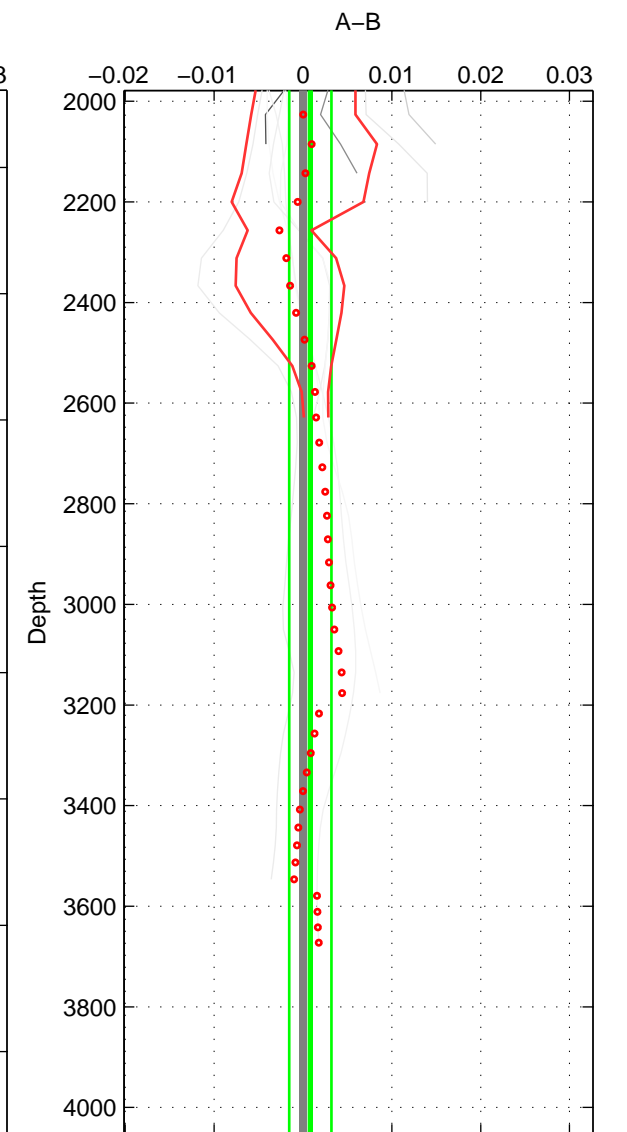

Cruise A (red). Date: Jul 1984 Cruisename: 1-06AQ19840719

Cruise B (blue). Date: Sep 1991 Cruisename: 106-77DN19910726

*** "Favourite" values are means of spaces 1 2.

	Offset	O.StDev	Ratio	R.Stdev	Rating
SIGMA:	-0.002	0.005	1.000	0.000	4
THETA:	0.000	0.005	1.000	0.000	4
DEPTH:	0.001	0.002	1.000	0.000	3
FAV. :	-0.001	0.005	1.000	0.000	4

Profiles of A: 3
 Profiles of B: 7
 Diff profs : 9
 WMoffset (A-B): -0.0020476
 WMoffset stdev: 0.0046519
 WMratio (A/B): 0.99994
 WMratio stdev: 0.00013319

Quality (1-5): 4

Profiles of A: 3
 Profiles of B: 7
 Diff profs : 9
 WMoffset (A-B): 9.0987e-05
 WMoffset stdev: 0.0049337
 WMratio (A/B): 1
 WMratio stdev: 0.00014129

Quality (1-5): 4

Profiles of A: 3
 Profiles of B: 7
 Diff profs : 9
 WMoffset (A-B): 0.00082978
 WMoffset stdev: 0.0023843
 WMratio (A/B): 1
 WMratio stdev: 6.8259e-05

Quality (1-5): 3