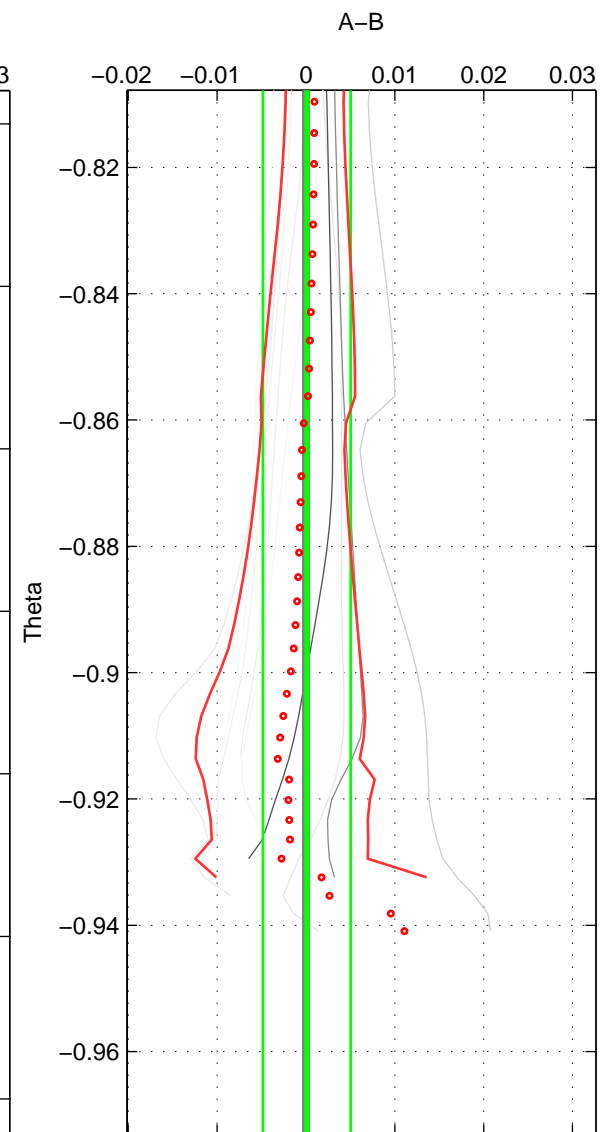

Cruise A (red). Date: Jul 1984 Cruisename: 1-06AQ19840719

Cruise B (blue). Date: Sep 1991 Cruisename: 106-77DN19910726

*** "Favourite" values are means of spaces 1 2.

	Offset	O.StDev	Ratio	R.Stdev	Rating
SIGMA:	-0.002	0.005	1.000	0.000	4
THETA:	0.000	0.005	1.000	0.000	4
DEPTH:	0.001	0.002	1.000	0.000	3
FAV. :	-0.001	0.005	1.000	0.000	4

Profiles of A: 3
 Profiles of B: 7
 Diff profs : 9
 WMoffset (A-B): -0.0020476
 WMoffset stdev: 0.0046519
 WMratio (A/B): 0.99994
 WMratio stdev: 0.00013319

Quality (1-5): 4

Profiles of A: 3
 Profiles of B: 7
 Diff profs : 9
 WMoffset (A-B): 9.0987e-05
 WMoffset stdev: 0.0049337
 WMratio (A/B): 1
 WMratio stdev: 0.00014129

Quality (1-5): 4

Profiles of A: 3
 Profiles of B: 7
 Diff profs : 9
 WMoffset (A-B): 0.00082978
 WMoffset stdev: 0.0023843
 WMratio (A/B): 1
 WMratio stdev: 6.8259e-05

Quality (1-5): 3