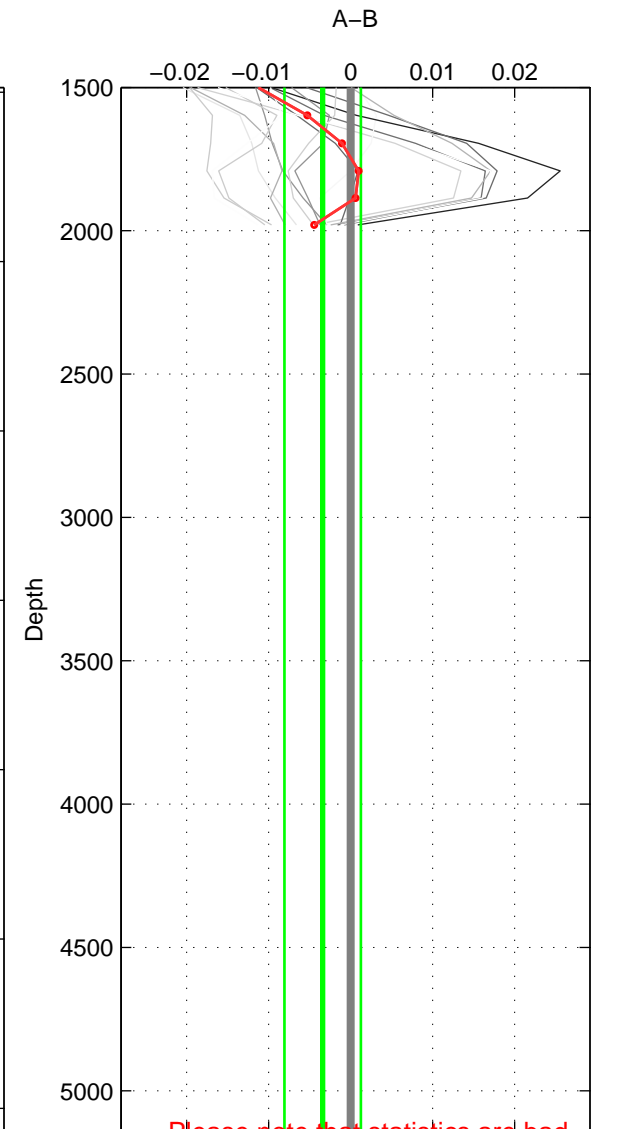

Cruise A (red). Date: May 1985 Cruisename: 495-325019850330

Cruise B (blue). Date: Jul 2001 Cruisename: 656-49UF20010710

*** "Favourite" values are means of spaces 1 2.

	Offset	O.StDev	Ratio	R.Stdev	Rating
SIGMA:	-0.004	0.004	1.000	0.000	4
THETA:	0.001	0.001	1.000	0.000	4
DEPTH:	-0.003	0.005	1.000	0.000	3
FAV. :	-0.002	0.002	1.000	0.000	4

Profiles of A: 7
 Profiles of B: 5
 Diff profs : 17
 WMoffset (A-B): -0.0039694
 WMoffset stdev: 0.0040491
 WMratio (A/B): 0.99989
 WMratio stdev: 0.000117

Quality (1-5): 4

Profiles of A: 7
 Profiles of B: 5
 Diff profs : 17
 WMoffset (A-B): 0.00076529
 WMoffset stdev: 0.00066725
 WMratio (A/B): 1
 WMratio stdev: 1.9242e-05

Quality (1-5): 4

Profiles of A: 7
 Profiles of B: 5
 Diff profs : 17
 WMoffset (A-B): -0.0034226
 WMoffset stdev: 0.0046634
 WMratio (A/B): 0.9999
 WMratio stdev: 0.00013501

Quality (1-5): 3

Please note that statistics are bad.