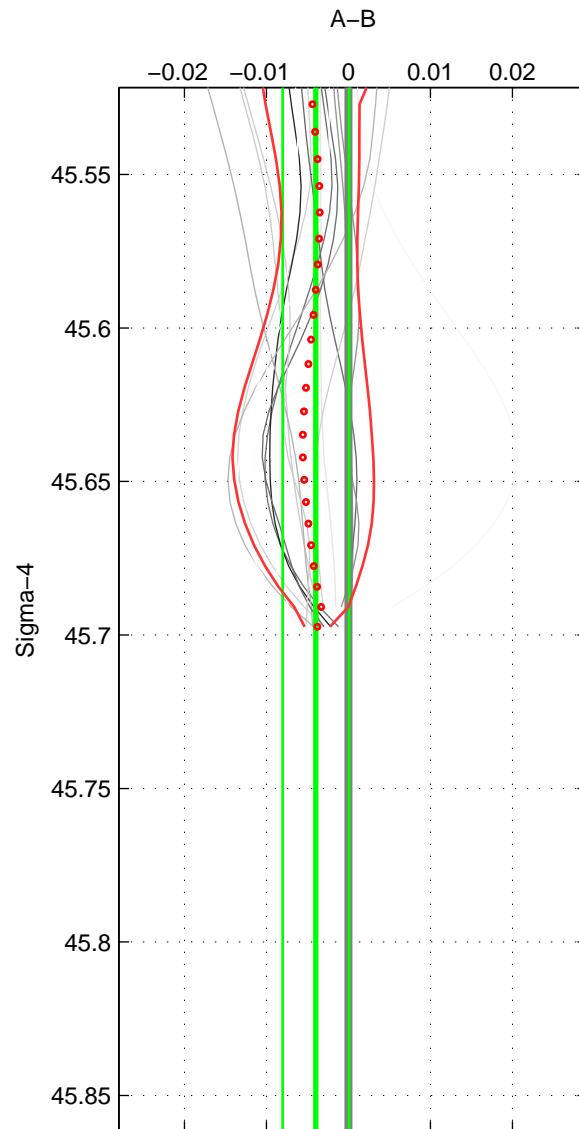

Cruise A (red). Date: May 1985 Cruisename: 495-325019850330

Cruise B (blue). Date: Jul 2001 Cruisename: 656-49UF20010710

*** "Favourite" values are means of spaces 1 2.

	Offset	O.StDev	Ratio	R.Stdev	Rating
SIGMA:	-0.004	0.004	1.000	0.000	4
THETA:	0.001	0.001	1.000	0.000	4
DEPTH:	-0.003	0.005	1.000	0.000	3
FAV. :	-0.002	0.002	1.000	0.000	4

Profiles of A: 7
 Profiles of B: 5
 Diff profs : 17
 WMoffset (A-B): -0.0039694
 WMoffset stdev: 0.0040491
 WMratio (A/B): 0.99989
 WMratio stdev: 0.000117

Quality (1-5): 4

Profiles of A: 7
 Profiles of B: 5
 Diff profs : 17
 WMoffset (A-B): 0.00076529
 WMoffset stdev: 0.00066725
 WMratio (A/B): 1
 WMratio stdev: 1.9242e-05

Quality (1-5): 4

Profiles of A: 7
 Profiles of B: 5
 Diff profs : 17
 WMoffset (A-B): -0.0034226
 WMoffset stdev: 0.0046634
 WMratio (A/B): 0.9999
 WMratio stdev: 0.00013501

Quality (1-5): 3

Please note that statistics are bad.