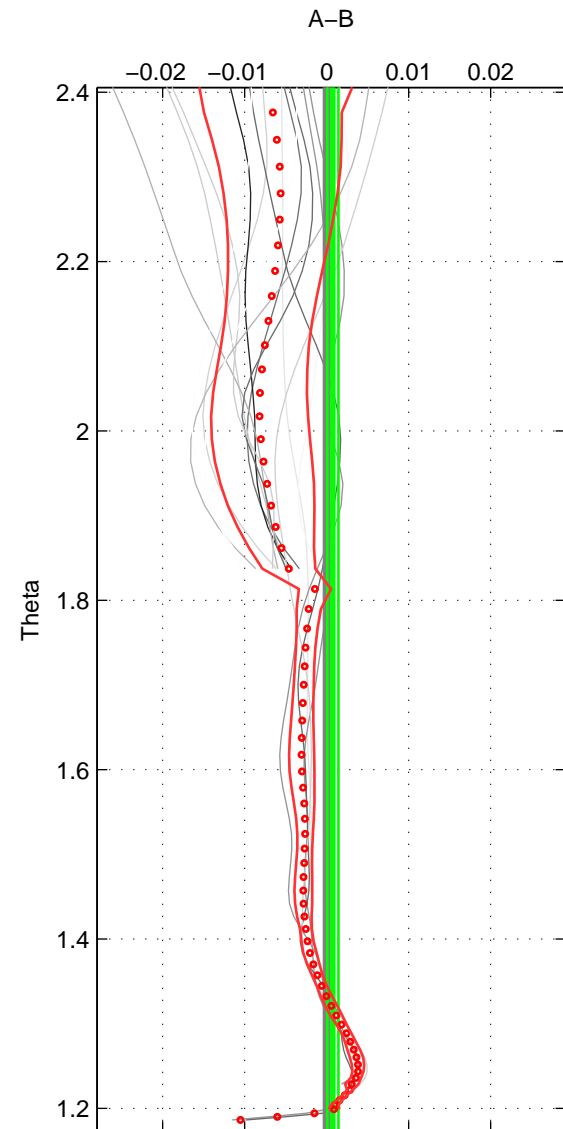

Cruise A (red). Date: May 1985 Cruisename: 495-325019850330

Cruise B (blue). Date: Jul 2001 Cruisename: 656-49UF20010710

*** "Favourite" values are means of spaces 1 2.

	Offset	O.StDev	Ratio	R.Stdev	Rating
SIGMA:	-0.004	0.004	1.000	0.000	4
THETA:	0.001	0.001	1.000	0.000	4
DEPTH:	-0.003	0.005	1.000	0.000	3
FAV. :	-0.002	0.002	1.000	0.000	4

Profiles of A: 7
 Profiles of B: 5
 Diff profs : 17
 WMoffset (A-B): -0.0039694
 WMoffset stdev: 0.0040491
 WMratio (A/B): 0.99989
 WMratio stdev: 0.000117

Quality (1-5): 4

Profiles of A: 7
 Profiles of B: 5
 Diff profs : 17
 WMoffset (A-B): 0.00076529
 WMoffset stdev: 0.00066725
 WMratio (A/B): 1
 WMratio stdev: 1.9242e-05

Quality (1-5): 4

Profiles of A: 7
 Profiles of B: 5
 Diff profs : 17
 WMoffset (A-B): -0.0034226
 WMoffset stdev: 0.0046634
 WMratio (A/B): 0.9999
 WMratio stdev: 0.00013501

Quality (1-5): 3

Please note that statistics are bad.