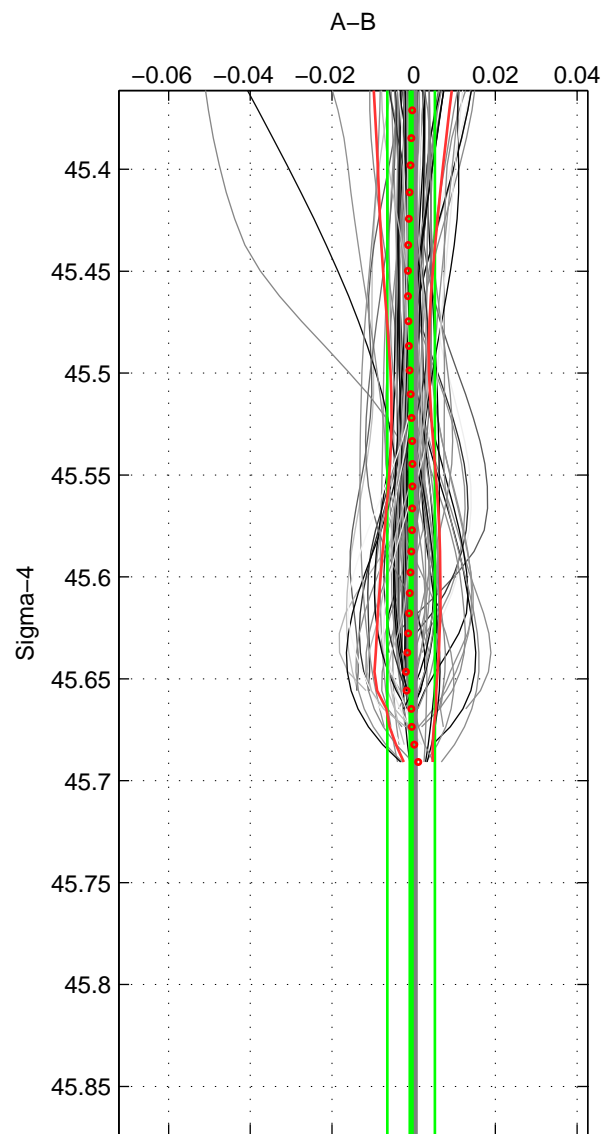

Cruise A (red). Date: Jul 2001 Cruisename: 656-49UF20010710
 Cruise B (blue). Date: Nov 2002 Cruisename: 659-49UF20021031

*** "Favourite" values are means of spaces 1 2.

	Offset	O.StDev	Ratio	R.Stdev	Rating
SIGMA:	-0.001	0.006	1.000	0.000	5
THETA:	0.000	0.007	1.000	0.000	5
DEPTH:	-0.004	0.001	1.000	0.000	3
FAV. :	-0.000	0.007	1.000	0.000	5

Profiles of A: 37
 Profiles of B: 24
 Diff profs : 81
 WMoffset (A-B): -0.00063369
 WMoffset stdev: 0.0058234
 WMratio (A/B): 0.99998
 WMratio stdev: 0.00016846

Quality (1-5): 5

Profiles of A: 37
 Profiles of B: 24
 Diff profs : 81
 WMoffset (A-B): 0.00035809
 WMoffset stdev: 0.0072801
 WMratio (A/B): 1
 WMratio stdev: 0.00021054

Quality (1-5): 5

Profiles of A: 37
 Profiles of B: 24
 Diff profs : 81
 WMoffset (A-B): -0.0042917
 WMoffset stdev: 0.00085637
 WMratio (A/B): 0.99988
 WMratio stdev: 2.479e-05

Quality (1-5): 3

Please note that statistics are bad.