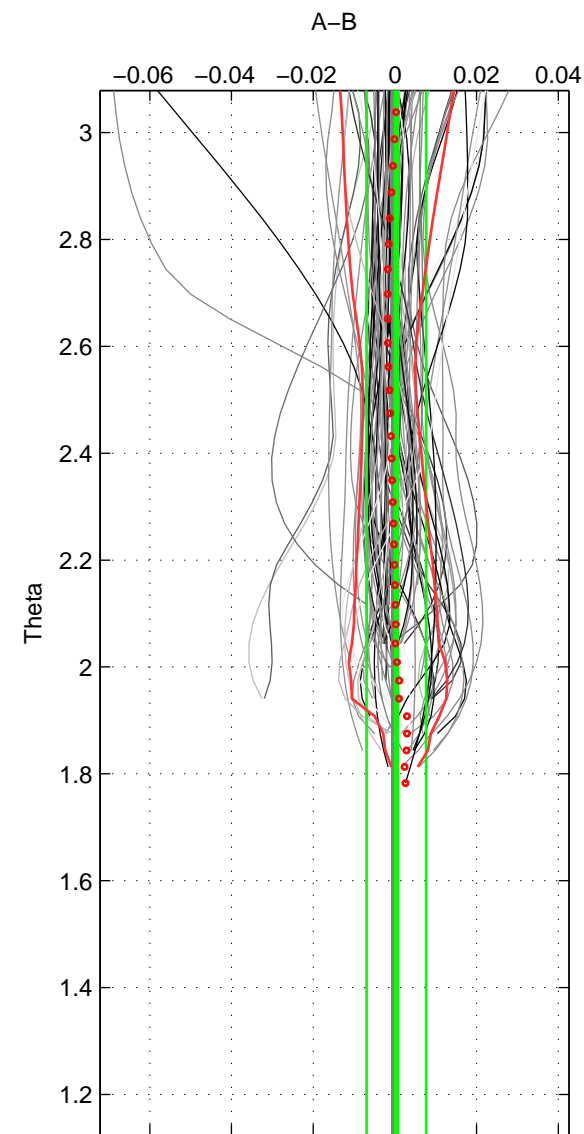

Cruise A (red). Date: Jul 2001 Cruisename: 656-49UF20010710
 Cruise B (blue). Date: Nov 2002 Cruisename: 659-49UF20021031

*** "Favourite" values are means of spaces 1 2.

	Offset	O.StDev	Ratio	R.Stdev	Rating
SIGMA:	-0.001	0.006	1.000	0.000	5
THETA:	0.000	0.007	1.000	0.000	5
DEPTH:	-0.004	0.001	1.000	0.000	3
FAV. :	-0.000	0.007	1.000	0.000	5

Profiles of A: 37
 Profiles of B: 24
 Diff profs : 81
 WMoffset (A-B): -0.00063369
 WMoffset stdev: 0.0058234
 WMratio (A/B): 0.99998
 WMratio stdev: 0.00016846

Quality (1-5): 5

Profiles of A: 37
 Profiles of B: 24
 Diff profs : 81
 WMoffset (A-B): 0.00035809
 WMoffset stdev: 0.0072801
 WMratio (A/B): 1
 WMratio stdev: 0.00021054

Quality (1-5): 5

Profiles of A: 37
 Profiles of B: 24
 Diff profs : 81
 WMoffset (A-B): -0.0042917
 WMoffset stdev: 0.00085637
 WMratio (A/B): 0.99988
 WMratio stdev: 2.479e-05

Quality (1-5): 3

Please note that statistics are bad.