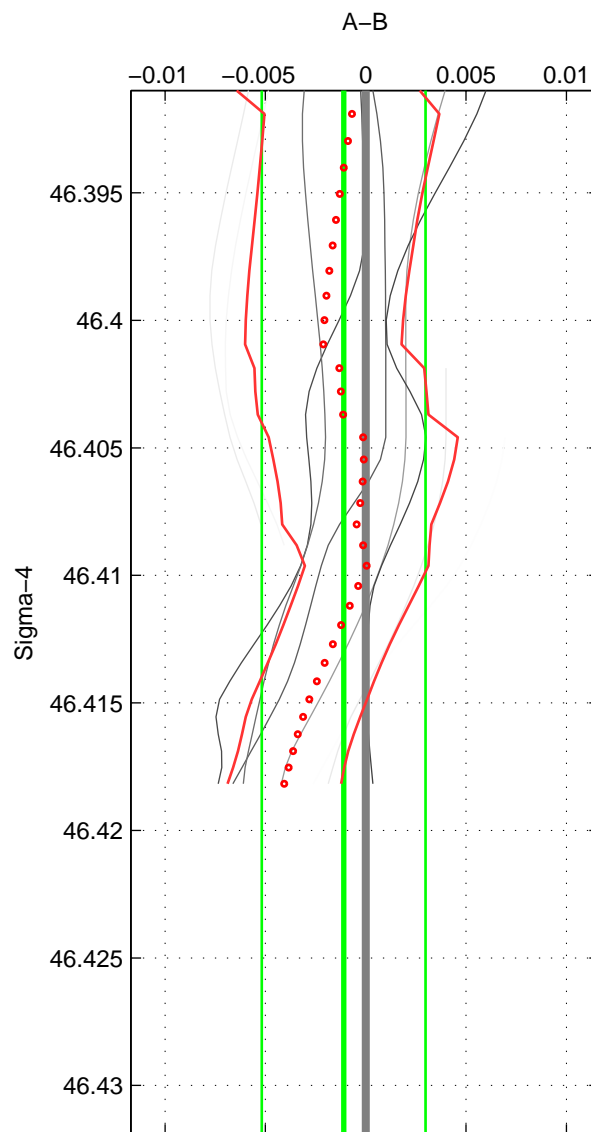

Cruise A (red). Date: Jul 1992 Cruisename: 7-06MT19920701

Cruise B (blue). Date: Mar 1982 Cruisename: 23-18HU19820228

*** "Favourite" values are means of spaces 1 2.

	Offset	O.StDev	Ratio	R.Stdev	Rating
SIGMA:	-0.001	0.004	1.000	0.000	5
THETA:	-0.002	0.003	1.000	0.000	5
DEPTH:	0.002	0.001	1.000	0.000	2
FAV. :	-0.001	0.004	1.000	0.000	5

Profiles of A: 3
 Profiles of B: 12
 Diff profs : 12
 WMoffset (A-B): -0.0010994
 WMoffset stdev: 0.0040781
 WMratio (A/B): 0.99997
 WMratio stdev: 0.00011682

Quality (1-5): 5

Profiles of A: 3
 Profiles of B: 12
 Diff profs : 12
 WMoffset (A-B): -0.0018028
 WMoffset stdev: 0.0032541
 WMratio (A/B): 0.99995
 WMratio stdev: 9.3219e-05

Quality (1-5): 5

Profiles of A: 2
 Profiles of B: 12
 Diff profs : 9
 WMoffset (A-B): 0.0019422
 WMoffset stdev: 0.0012433
 WMratio (A/B): 1.0001
 WMratio stdev: 3.5622e-05

Quality (1-5): 2

Please note that statistics are bad.