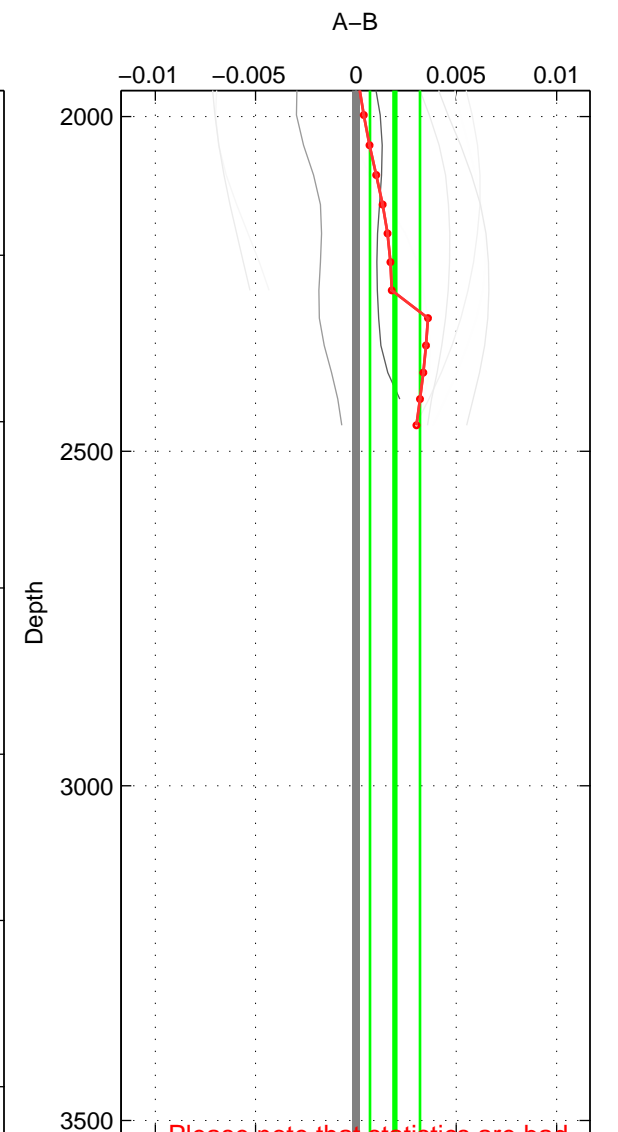

Cruise A (red). Date: Jul 1992 Cruisename: 7-06MT19920701

Cruise B (blue). Date: Mar 1982 Cruisename: 23-18HU19820228

*** "Favourite" values are means of spaces 1 2.

	Offset	O.StDev	Ratio	R.Stdev	Rating
SIGMA:	-0.001	0.004	1.000	0.000	5
THETA:	-0.002	0.003	1.000	0.000	5
DEPTH:	0.002	0.001	1.000	0.000	2
FAV. :	-0.001	0.004	1.000	0.000	5

Profiles of A: 3
 Profiles of B: 12
 Diff profs : 12
 WMoffset (A-B): -0.0010994
 WMoffset stdev: 0.0040781
 WMratio (A/B): 0.99997
 WMratio stdev: 0.00011682

Quality (1-5): 5

Profiles of A: 3
 Profiles of B: 12
 Diff profs : 12
 WMoffset (A-B): -0.0018028
 WMoffset stdev: 0.0032541
 WMratio (A/B): 0.99995
 WMratio stdev: 9.3219e-05

Quality (1-5): 5

Profiles of A: 2
 Profiles of B: 12
 Diff profs : 9
 WMoffset (A-B): 0.0019422
 WMoffset stdev: 0.0012433
 WMratio (A/B): 1.0001
 WMratio stdev: 3.5622e-05

Quality (1-5): 2

Please note that statistics are bad.