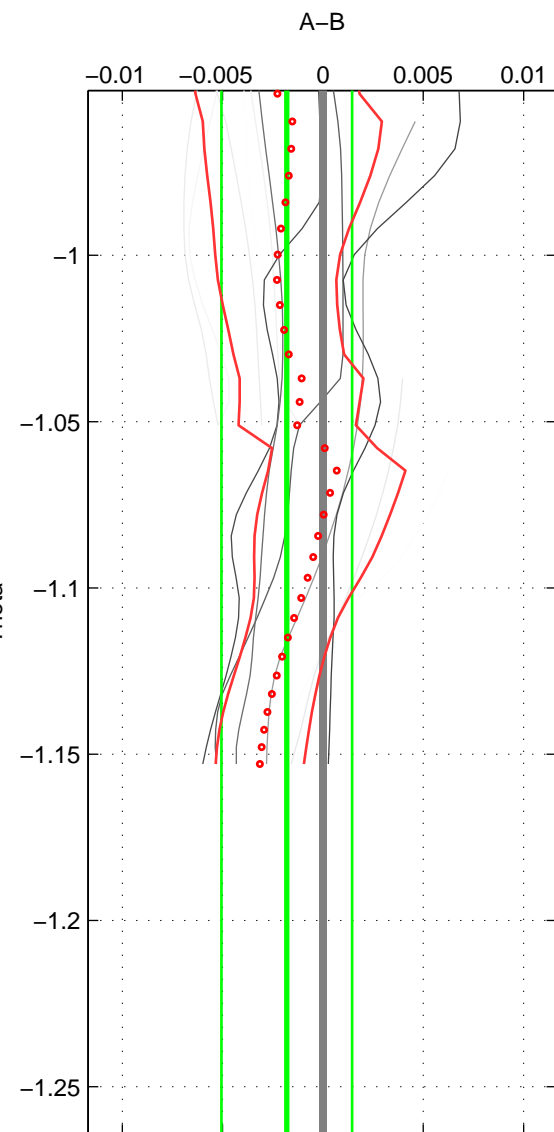

Cruise A (red). Date: Jul 1992 Cruisename: 7-06MT19920701

Cruise B (blue). Date: Mar 1982 Cruisename: 23-18HU19820228

*** "Favourite" values are means of spaces 1 2.

	Offset	O.StDev	Ratio	R.Stdev	Rating
SIGMA:	-0.001	0.004	1.000	0.000	5
THETA:	-0.002	0.003	1.000	0.000	5
DEPTH:	0.002	0.001	1.000	0.000	2
FAV. :	-0.001	0.004	1.000	0.000	5

Profiles of A: 3
 Profiles of B: 12
 Diff profs : 12
 WMoffset (A-B): -0.0010994
 WMoffset stdev: 0.0040781
 WMratio (A/B): 0.99997
 WMratio stdev: 0.00011682

Quality (1-5): 5

Profiles of A: 3
 Profiles of B: 12
 Diff profs : 12
 WMoffset (A-B): -0.0018028
 WMoffset stdev: 0.0032541
 WMratio (A/B): 0.99995
 WMratio stdev: 9.3219e-05

Quality (1-5): 5

Profiles of A: 2
 Profiles of B: 12
 Diff profs : 9
 WMoffset (A-B): 0.0019422
 WMoffset stdev: 0.0012433
 WMratio (A/B): 1.0001
 WMratio stdev: 3.5622e-05

Quality (1-5): 2

Please note that statistics are bad.