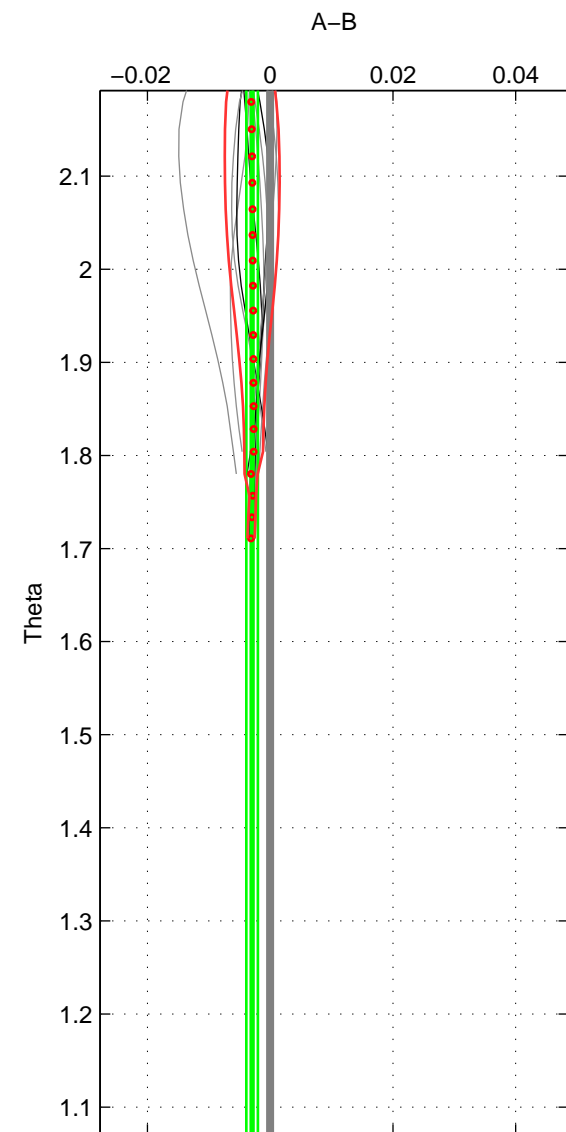

Cruise A (red). Date: May 1999 Cruisename: 687-49UP19990419

Cruise B (blue). Date: Jun 2007 Cruisename: 715-49UP20070606

*** "Favourite" values are means of spaces 1 2.

	Offset	O.StDev	Ratio	R.Stdev	Rating
SIGMA:	-0.002	0.001	1.000	0.000	4
THETA:	-0.003	0.001	1.000	0.000	4
DEPTH:	0.000	0.001	1.000	0.000	3
FAV. :	-0.002	0.001	1.000	0.000	4

Profiles of A: 7
 Profiles of B: 5
 Diff profs : 12
 WMoffset (A-B): -0.0016268
 WMoffset stdev: 0.00064203
 WMratio (A/B): 0.99995
 WMratio stdev: 1.8552e-05

Quality (1-5): 4

Profiles of A: 7
 Profiles of B: 5
 Diff profs : 12
 WMoffset (A-B): -0.0029378
 WMoffset stdev: 0.00094542
 WMratio (A/B): 0.99992
 WMratio stdev: 2.7317e-05

Quality (1-5): 4

Profiles of A: 7
 Profiles of B: 5
 Diff profs : 12
 WMoffset (A-B): 0.00023599
 WMoffset stdev: 0.00050006
 WMratio (A/B): 1
 WMratio stdev: 1.4496e-05

Quality (1-5): 3

Please note that statistics are bad.