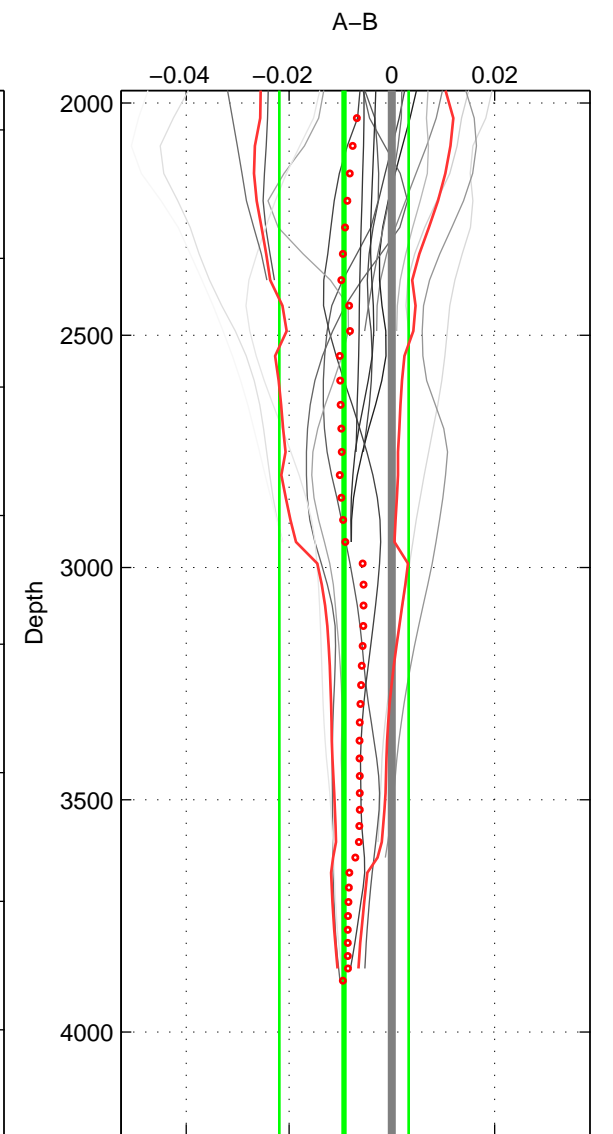

Cruise A (red). Date: Oct 2007 Cruisename: 128-06AQ20071128
 Cruise B (blue). Date: Mar 2010 Cruisename: 256-33RO20100308

*** "Favourite" values are means of spaces 1 2 3.

	Offset	O.StDev	Ratio	R.Stdev	Rating
SIGMA:	-0.009	0.003	1.000	0.000	5
THETA:	-0.007	0.002	1.000	0.000	5
DEPTH:	-0.009	0.013	1.000	0.000	5
FAV.:	-0.008	0.006	1.000	0.000	5

Profiles of A: 3
 Profiles of B: 13
 Diff profs: 21
 WMoffset (A-B): -0.0090946
 WMoffset stdev: 0.003046
 WMratio (A/B): 0.99974
 WMratio stdev: 8.7775e-05

Quality (1-5): 5

Profiles of A: 3
 Profiles of B: 13
 Diff profs: 21
 WMoffset (A-B): -0.0070587
 WMoffset stdev: 0.0023907
 WMratio (A/B): 0.9998
 WMratio stdev: 6.8903e-05

Quality (1-5): 5

Profiles of A: 3
 Profiles of B: 13
 Diff profs: 21
 WMoffset (A-B): -0.009301
 WMoffset stdev: 0.012598
 WMratio (A/B): 0.99973
 WMratio stdev: 0.00036286

Quality (1-5): 5