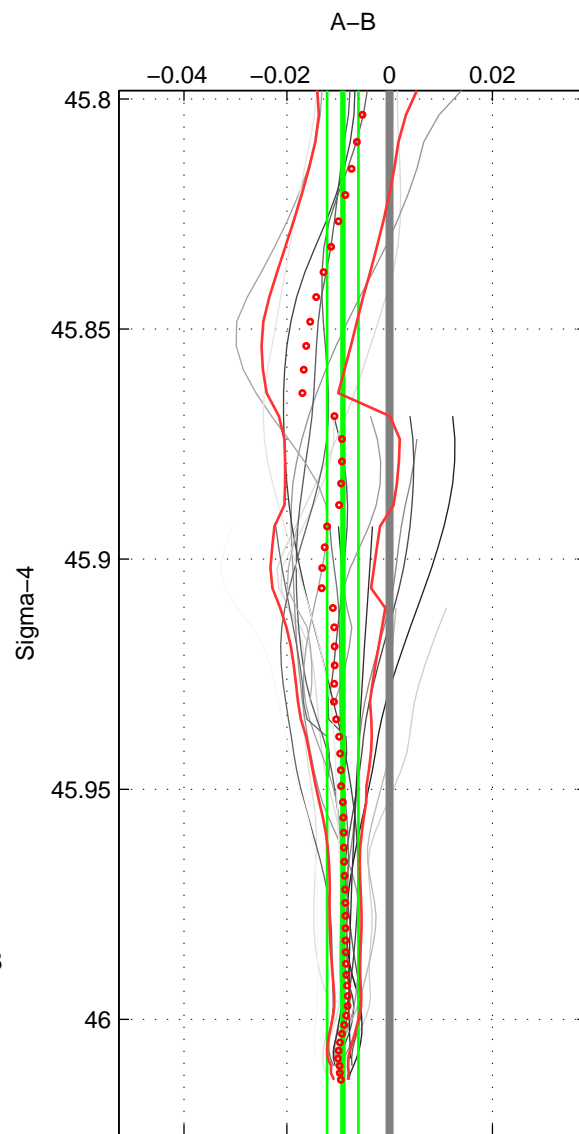

Cruise A (red). Date: Oct 2007 Cruisename: 128-06AQ20071128
 Cruise B (blue). Date: Mar 2010 Cruisename: 256-33RO20100308

*** "Favourite" values are means of spaces 1 2 3.

	Offset	O.StDev	Ratio	R.Stdev	Rating
SIGMA:	-0.009	0.003	1.000	0.000	5
THETA:	-0.007	0.002	1.000	0.000	5
DEPTH:	-0.009	0.013	1.000	0.000	5
FAV.:	-0.008	0.006	1.000	0.000	5

Profiles of A: 3
 Profiles of B: 13
 Diff profs: 21
 WMoffset (A-B): -0.0090946
 WMoffset stdev: 0.003046
 WMratio (A/B): 0.99974
 WMratio stdev: 8.7775e-05

Quality (1-5): 5

Profiles of A: 3
 Profiles of B: 13
 Diff profs: 21
 WMoffset (A-B): -0.0070587
 WMoffset stdev: 0.0023907
 WMratio (A/B): 0.9998
 WMratio stdev: 6.8903e-05

Quality (1-5): 5

Profiles of A: 3
 Profiles of B: 13
 Diff profs: 21
 WMoffset (A-B): -0.009301
 WMoffset stdev: 0.012598
 WMratio (A/B): 0.99973
 WMratio stdev: 0.00036286

Quality (1-5): 5