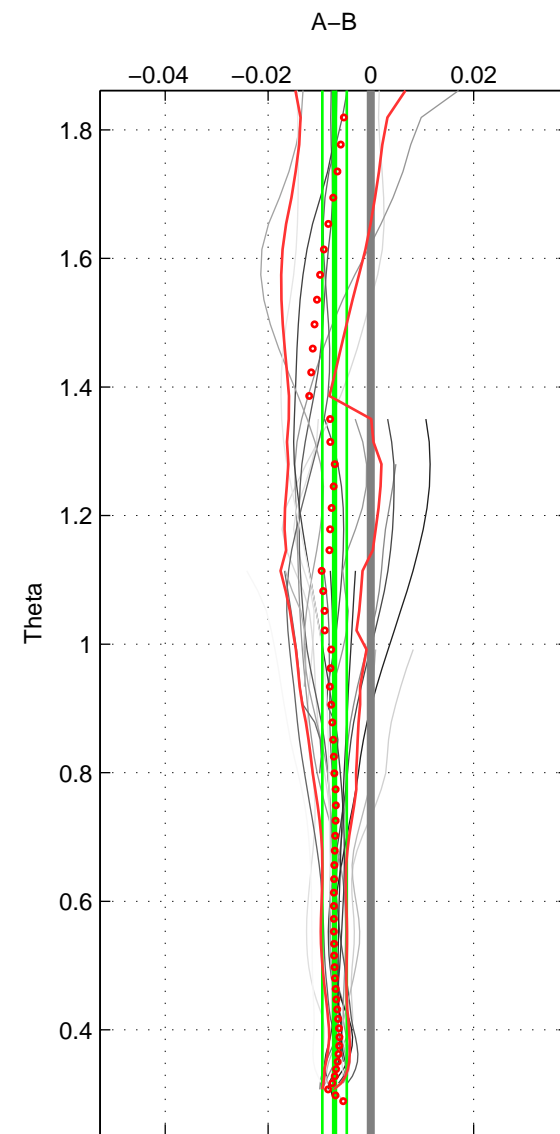

Cruise A (red). Date: Oct 2007 Cruisename: 128-06AQ20071128
 Cruise B (blue). Date: Mar 2010 Cruisename: 256-33RO20100308

*** "Favourite" values are means of spaces 1 2 3.

	Offset	O.StDev	Ratio	R.Stdev	Rating
SIGMA:	-0.009	0.003	1.000	0.000	5
THETA:	-0.007	0.002	1.000	0.000	5
DEPTH:	-0.009	0.013	1.000	0.000	5
FAV.:	-0.008	0.006	1.000	0.000	5

Profiles of A: 3
 Profiles of B: 13
 Diff profs: 21
 WMoffset (A-B): -0.0090946
 WMoffset stdev: 0.003046
 WMratio (A/B): 0.99974
 WMratio stdev: 8.7775e-05

Quality (1-5): 5

Profiles of A: 3
 Profiles of B: 13
 Diff profs: 21
 WMoffset (A-B): -0.0070587
 WMoffset stdev: 0.0023907
 WMratio (A/B): 0.9998
 WMratio stdev: 6.8903e-05

Quality (1-5): 5

Profiles of A: 3
 Profiles of B: 13
 Diff profs: 21
 WMoffset (A-B): -0.009301
 WMoffset stdev: 0.012598
 WMratio (A/B): 0.99973
 WMratio stdev: 0.00036286

Quality (1-5): 5