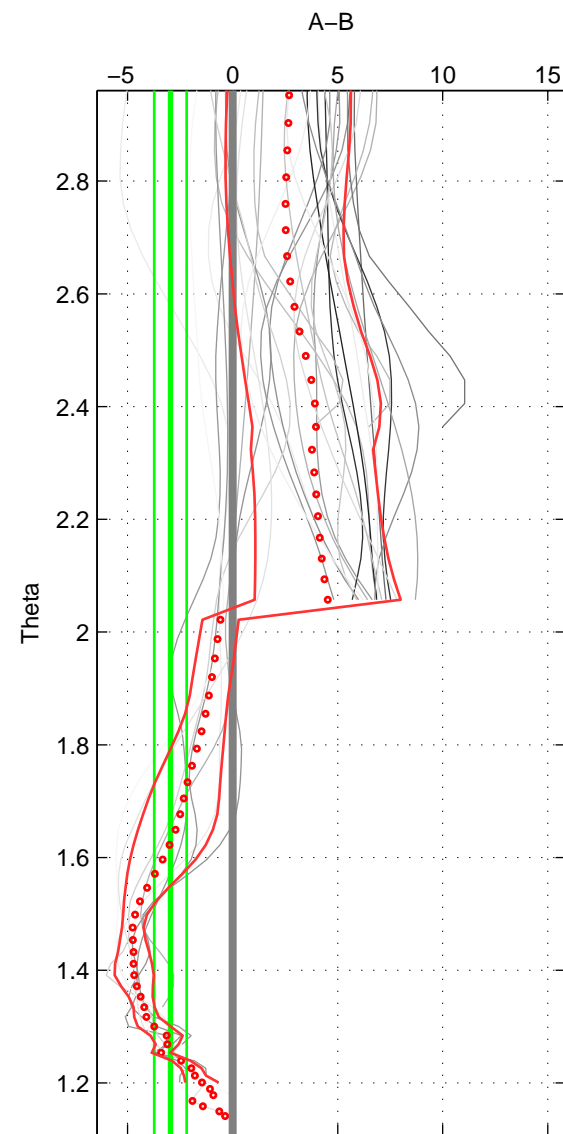

Cruise A (red). Date: Mar 1989 Cruisename: 507-32MW19890206

Cruise B (blue). Date: Jul 1998 Cruisename: 685-49UP19980703

*** "Favourite" values are means of spaces 1 2 3.

	Offset	O.StDev	Ratio	R.Stdev	Rating
SIGMA:	-0.002	0.001	1.000	0.000	5
THETA:	-0.003	0.001	1.000	0.000	5
DEPTH:	-0.002	0.001	1.000	0.000	5
FAV.:	-0.002	0.001	1.000	0.000	5

Profiles of A: 11
 Profiles of B: 3
 Diff profs: 29
 WMoffset (A-B): -0.0024161
 WMoffset stdev: 0.00059123
 WMratio (A/B): 0.99993
 WMratio stdev: 1.7049e-05

Quality (1-5): 5

Profiles of A: 11
 Profiles of B: 3
 Diff profs: 29
 WMoffset (A-B): -0.0029575
 WMoffset stdev: 0.00076979
 WMratio (A/B): 0.99991
 WMratio stdev: 2.2198e-05

Quality (1-5): 5

Profiles of A: 11
 Profiles of B: 3
 Diff profs: 29
 WMoffset (A-B): -0.001771
 WMoffset stdev: 0.00096665
 WMratio (A/B): 0.99995
 WMratio stdev: 2.7874e-05

Quality (1-5): 5