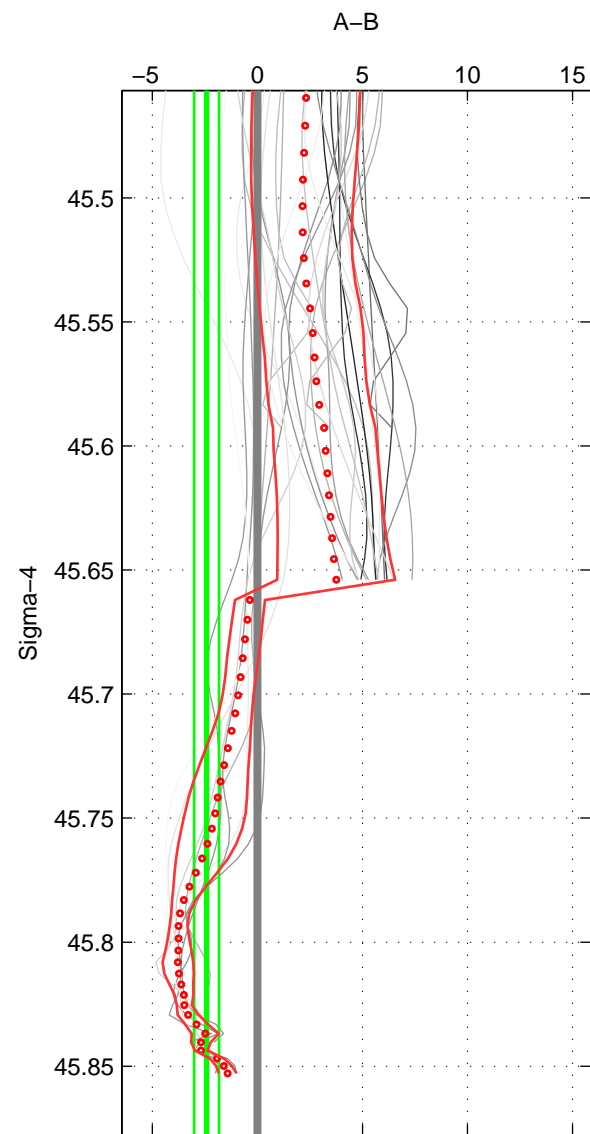

Cruise A (red). Date: Mar 1989 Cruisename: 507-32MW19890206

Cruise B (blue). Date: Jul 1998 Cruisename: 685-49UP19980703

*** "Favourite" values are means of spaces 1 2 3.

	Offset	O.StDev	Ratio	R.Stdev	Rating
SIGMA:	-0.002	0.001	1.000	0.000	5
THETA:	-0.003	0.001	1.000	0.000	5
DEPTH:	-0.002	0.001	1.000	0.000	5
FAV.:	-0.002	0.001	1.000	0.000	5

Profiles of A: 11
 Profiles of B: 3
 Diff profs: 29
 WMoffset (A-B): -0.0024161
 WMoffset stdev: 0.00059123
 WMratio (A/B): 0.99993
 WMratio stdev: 1.7049e-05

Quality (1-5): 5

Profiles of A: 11
 Profiles of B: 3
 Diff profs: 29
 WMoffset (A-B): -0.0029575
 WMoffset stdev: 0.00076979
 WMratio (A/B): 0.99991
 WMratio stdev: 2.2198e-05

Quality (1-5): 5

Profiles of A: 11
 Profiles of B: 3
 Diff profs: 29
 WMoffset (A-B): -0.001771
 WMoffset stdev: 0.00096665
 WMratio (A/B): 0.99995
 WMratio stdev: 2.7874e-05

Quality (1-5): 5