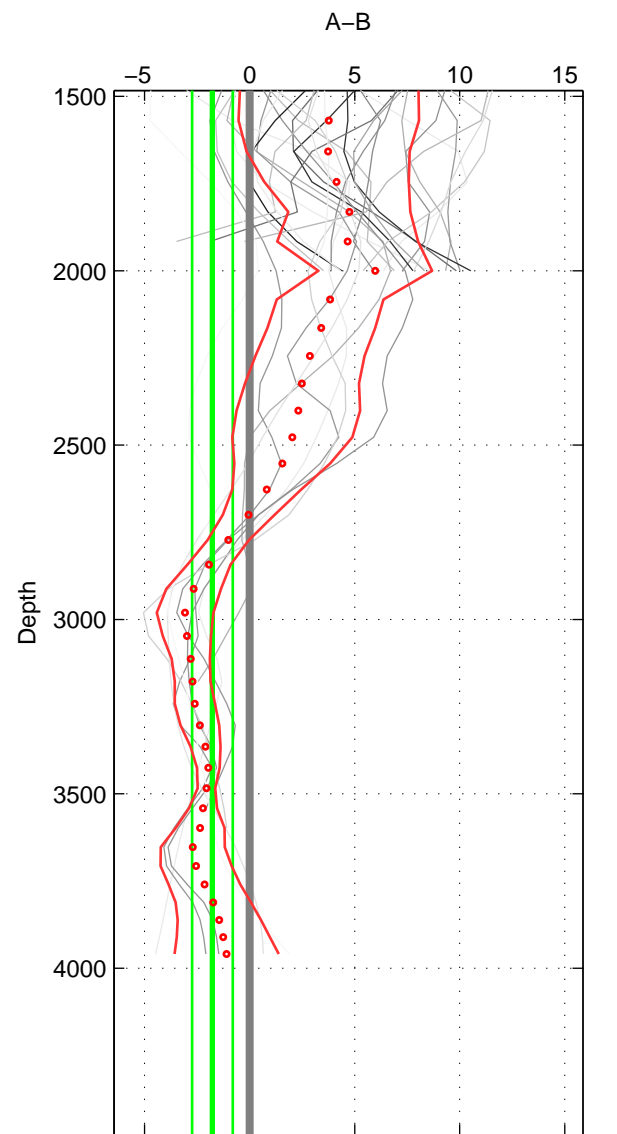

Cruise A (red). Date: Mar 1989 Cruisename: 507-32MW19890206

Cruise B (blue). Date: Jul 1998 Cruisename: 685-49UP19980703

*** "Favourite" values are means of spaces 1 2 3.

	Offset	O.StDev	Ratio	R.Stdev	Rating
SIGMA:	-0.002	0.001	1.000	0.000	5
THETA:	-0.003	0.001	1.000	0.000	5
DEPTH:	-0.002	0.001	1.000	0.000	5
FAV.:	-0.002	0.001	1.000	0.000	5

Profiles of A: 11
 Profiles of B: 3
 Diff profs: 29
 WMoffset (A-B): -0.0024161
 WMoffset stdev: 0.00059123
 WMratio (A/B): 0.99993
 WMratio stdev: 1.7049e-05

Quality (1-5): 5

Profiles of A: 11
 Profiles of B: 3
 Diff profs: 29
 WMoffset (A-B): -0.0029575
 WMoffset stdev: 0.00076979
 WMratio (A/B): 0.99991
 WMratio stdev: 2.2198e-05

Quality (1-5): 5

Profiles of A: 11
 Profiles of B: 3
 Diff profs: 29
 WMoffset (A-B): -0.001771
 WMoffset stdev: 0.00096665
 WMratio (A/B): 0.99995
 WMratio stdev: 2.7874e-05

Quality (1-5): 5