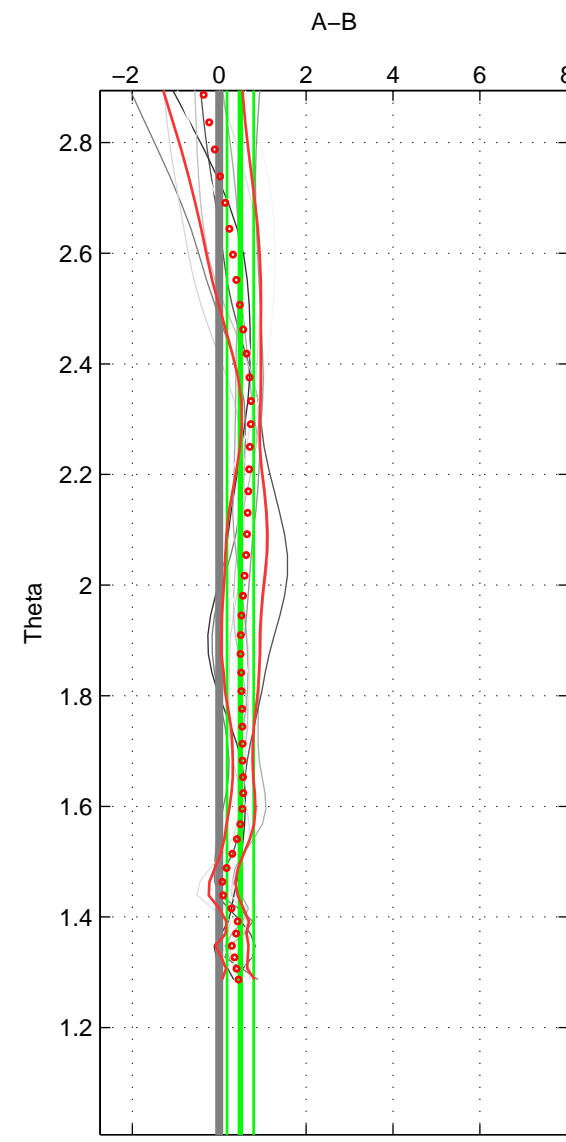

Cruise A (red). Date: Jun 2005 Cruisename: 605-49NZ20050525  
 Cruise B (blue). Date: Feb 2006 Cruisename: 710-49UP20060113

\*\*\* "Favourite" values are means of spaces 1 2 3.

	Offset	O.StDev	Ratio	R.Stdev	Rating
SIGMA:	0.000	0.000	1.000	0.000	3
THETA:	0.000	0.000	1.000	0.000	3
DEPTH:	0.001	0.001	1.000	0.000	3
FAV.:	0.001	0.000	1.000	0.000	3

Profiles of A: 19  
 Profiles of B: 1  
 Diff profs: 11  
 WMoffset (A-B): 0.0003979  
 WMoffset stdev: 0.00025543  
 WMratio (A/B): 1  
 WMratio stdev: 7.3712e-06

Quality (1-5): 3

Profiles of A: 19  
 Profiles of B: 1  
 Diff profs: 11  
 WMoffset (A-B): 0.00048527  
 WMoffset stdev: 0.00030778  
 WMratio (A/B): 1  
 WMratio stdev: 8.8819e-06

Quality (1-5): 3

Profiles of A: 19  
 Profiles of B: 1  
 Diff profs: 11  
 WMoffset (A-B): 0.00061835  
 WMoffset stdev: 0.0007407  
 WMratio (A/B): 1  
 WMratio stdev: 2.1362e-05

Quality (1-5): 3