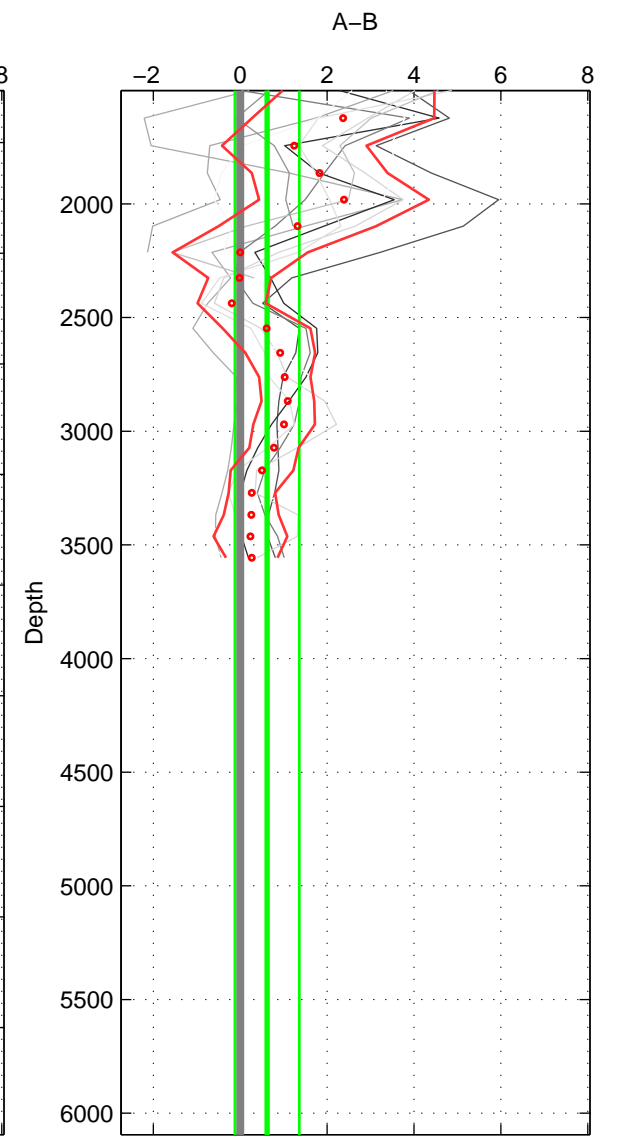

Cruise A (red). Date: Jun 2005 Cruisename: 605-49NZ20050525  
 Cruise B (blue). Date: Feb 2006 Cruisename: 710-49UP20060113

\*\*\* "Favourite" values are means of spaces 1 2 3.

	Offset	O.StDev	Ratio	R.Stdev	Rating
SIGMA:	0.000	0.000	1.000	0.000	3
THETA:	0.000	0.000	1.000	0.000	3
DEPTH:	0.001	0.001	1.000	0.000	3
FAV.:	0.001	0.000	1.000	0.000	3

Profiles of A: 19  
 Profiles of B: 1  
 Diff profs: 11  
 WMoffset (A-B): 0.0003979  
 WMoffset stdev: 0.00025543  
 WMratio (A/B): 1  
 WMratio stdev: 7.3712e-06

Quality (1-5): 3

Profiles of A: 19  
 Profiles of B: 1  
 Diff profs: 11  
 WMoffset (A-B): 0.00048527  
 WMoffset stdev: 0.00030778  
 WMratio (A/B): 1  
 WMratio stdev: 8.8819e-06

Quality (1-5): 3

Profiles of A: 19  
 Profiles of B: 1  
 Diff profs: 11  
 WMoffset (A-B): 0.00061835  
 WMoffset stdev: 0.0007407  
 WMratio (A/B): 1  
 WMratio stdev: 2.1362e-05

Quality (1-5): 3