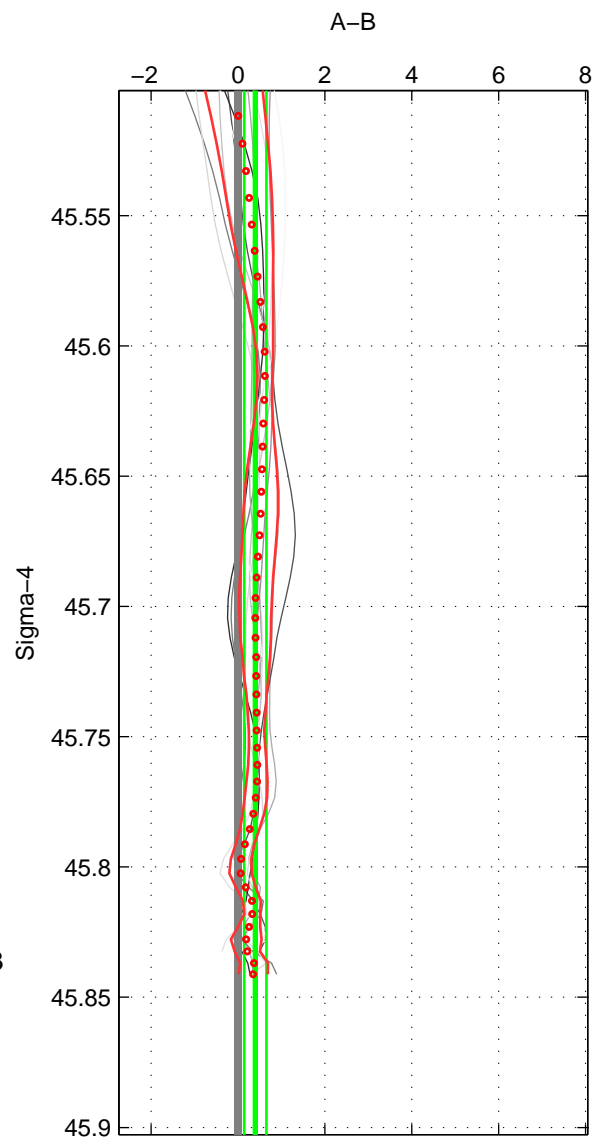

Cruise A (red). Date: Jun 2005 Cruisename: 605-49NZ20050525  
 Cruise B (blue). Date: Feb 2006 Cruisename: 710-49UP20060113

\*\*\* "Favourite" values are means of spaces 1 2 3.

	Offset	O.StDev	Ratio	R.Stdev	Rating
SIGMA:	0.000	0.000	1.000	0.000	3
THETA:	0.000	0.000	1.000	0.000	3
DEPTH:	0.001	0.001	1.000	0.000	3
FAV.:	0.001	0.000	1.000	0.000	3

Profiles of A: 19  
 Profiles of B: 1  
 Diff profs: 11  
 WMoffset (A-B): 0.0003979  
 WMoffset stdev: 0.00025543  
 WMratio (A/B): 1  
 WMratio stdev: 7.3712e-06

Quality (1-5): 3

Profiles of A: 19  
 Profiles of B: 1  
 Diff profs: 11  
 WMoffset (A-B): 0.00048527  
 WMoffset stdev: 0.00030778  
 WMratio (A/B): 1  
 WMratio stdev: 8.8819e-06

Quality (1-5): 3

Profiles of A: 19  
 Profiles of B: 1  
 Diff profs: 11  
 WMoffset (A-B): 0.00061835  
 WMoffset stdev: 0.0007407  
 WMratio (A/B): 1  
 WMratio stdev: 2.1362e-05

Quality (1-5): 3