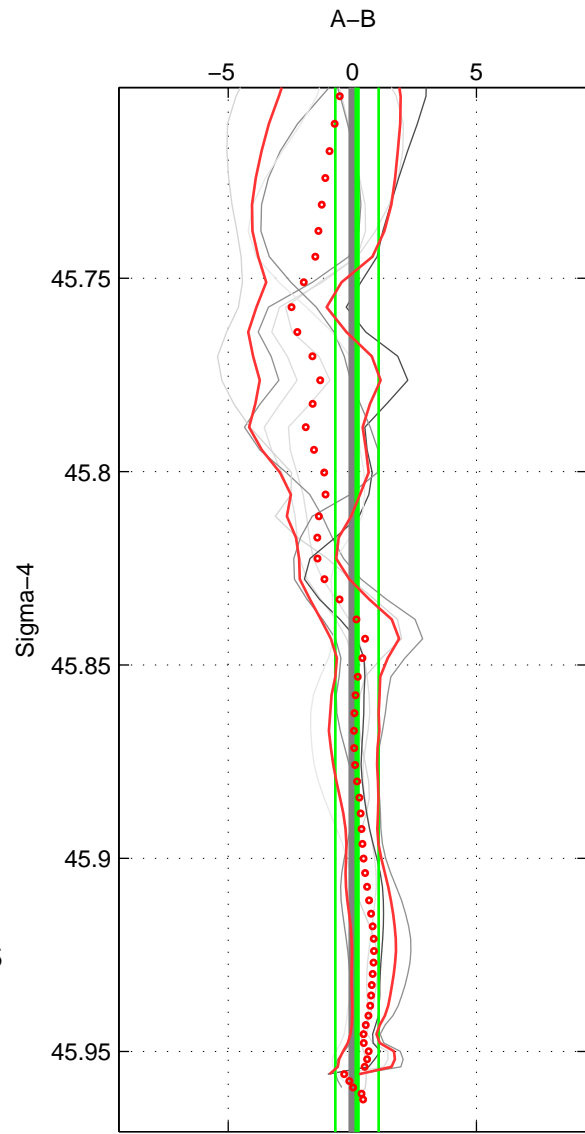

Cruise A (red). Date: Jun 1995 Cruisename: 350-316N19950611
 Cruise B (blue). Date: Aug 1995 Cruisename: 351-316N19950715

*** "Favourite" values are means of spaces 1 2 3.

	Offset	O.StDev	Ratio	R.Stdev	Rating
SIGMA:	0.000	0.001	1.000	0.000	3
THETA:	0.000	0.001	1.000	0.000	3
DEPTH:	0.001	0.001	1.000	0.000	3
FAV. :	0.001	0.001	1.000	0.000	3

Profiles of A: 4
 Profiles of B: 3
 Diff profs : 7
 WMoffset (A-B): 0.00018795
 WMoffset stdev: 0.00087367
 WMratio (A/B): 1
 WMratio stdev: 2.5163e-05

Quality (1-5): 3

Profiles of A: 4
 Profiles of B: 3
 Diff profs : 7
 WMoffset (A-B): 0.00024712
 WMoffset stdev: 0.00074538
 WMratio (A/B): 1
 WMratio stdev: 2.1469e-05

Quality (1-5): 3

Profiles of A: 4
 Profiles of B: 3
 Diff profs : 7
 WMoffset (A-B): 0.0013708
 WMoffset stdev: 0.00061189
 WMratio (A/B): 1
 WMratio stdev: 1.7622e-05

Quality (1-5): 3