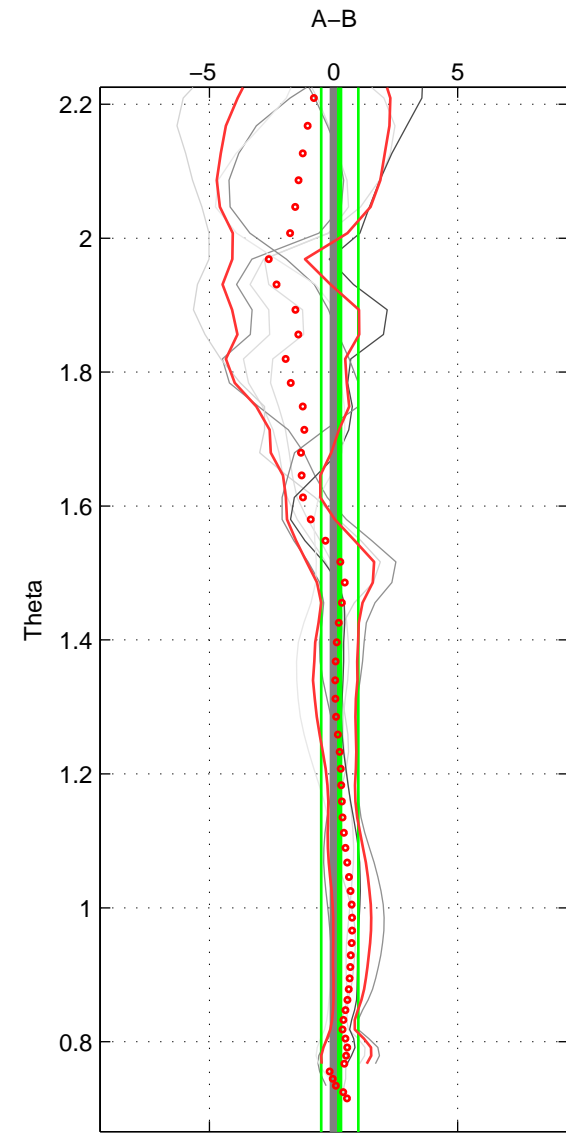

Cruise A (red). Date: Jun 1995 Cruisename: 350-316N19950611
 Cruise B (blue). Date: Aug 1995 Cruisename: 351-316N19950715

*** "Favourite" values are means of spaces 1 2 3.

	Offset	O.StDev	Ratio	R.Stdev	Rating
SIGMA:	0.000	0.001	1.000	0.000	3
THETA:	0.000	0.001	1.000	0.000	3
DEPTH:	0.001	0.001	1.000	0.000	3
FAV. :	0.001	0.001	1.000	0.000	3

Profiles of A: 4
 Profiles of B: 3
 Diff profs : 7
 WMoffset (A-B): 0.00018795
 WMoffset stdev: 0.00087367
 WMratio (A/B): 1
 WMratio stdev: 2.5163e-05

Quality (1-5): 3

Profiles of A: 4
 Profiles of B: 3
 Diff profs : 7
 WMoffset (A-B): 0.00024712
 WMoffset stdev: 0.00074538
 WMratio (A/B): 1
 WMratio stdev: 2.1469e-05

Quality (1-5): 3

Profiles of A: 4
 Profiles of B: 3
 Diff profs : 7
 WMoffset (A-B): 0.0013708
 WMoffset stdev: 0.00061189
 WMratio (A/B): 1
 WMratio stdev: 1.7622e-05

Quality (1-5): 3