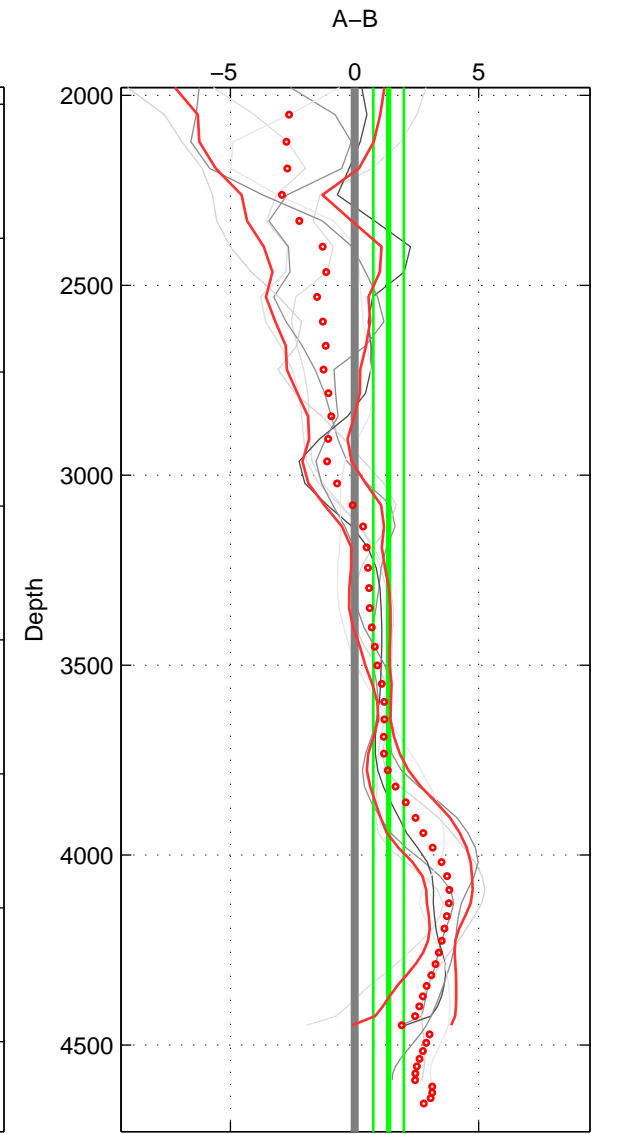

Cruise A (red). Date: Jun 1995 Cruisename: 350-316N19950611
 Cruise B (blue). Date: Aug 1995 Cruisename: 351-316N19950715

*** "Favourite" values are means of spaces 1 2 3.

	Offset	O.StDev	Ratio	R.Stdev	Rating
SIGMA:	0.000	0.001	1.000	0.000	3
THETA:	0.000	0.001	1.000	0.000	3
DEPTH:	0.001	0.001	1.000	0.000	3
FAV. :	0.001	0.001	1.000	0.000	3

Profiles of A: 4
 Profiles of B: 3
 Diff profs : 7
 WMoffset (A-B): 0.00018795
 WMoffset stdev: 0.00087367
 WMratio (A/B): 1
 WMratio stdev: 2.5163e-05

Quality (1-5): 3

Profiles of A: 4
 Profiles of B: 3
 Diff profs : 7
 WMoffset (A-B): 0.00024712
 WMoffset stdev: 0.00074538
 WMratio (A/B): 1
 WMratio stdev: 2.1469e-05

Quality (1-5): 3

Profiles of A: 4
 Profiles of B: 3
 Diff profs : 7
 WMoffset (A-B): 0.0013708
 WMoffset stdev: 0.00061189
 WMratio (A/B): 1
 WMratio stdev: 1.7622e-05

Quality (1-5): 3