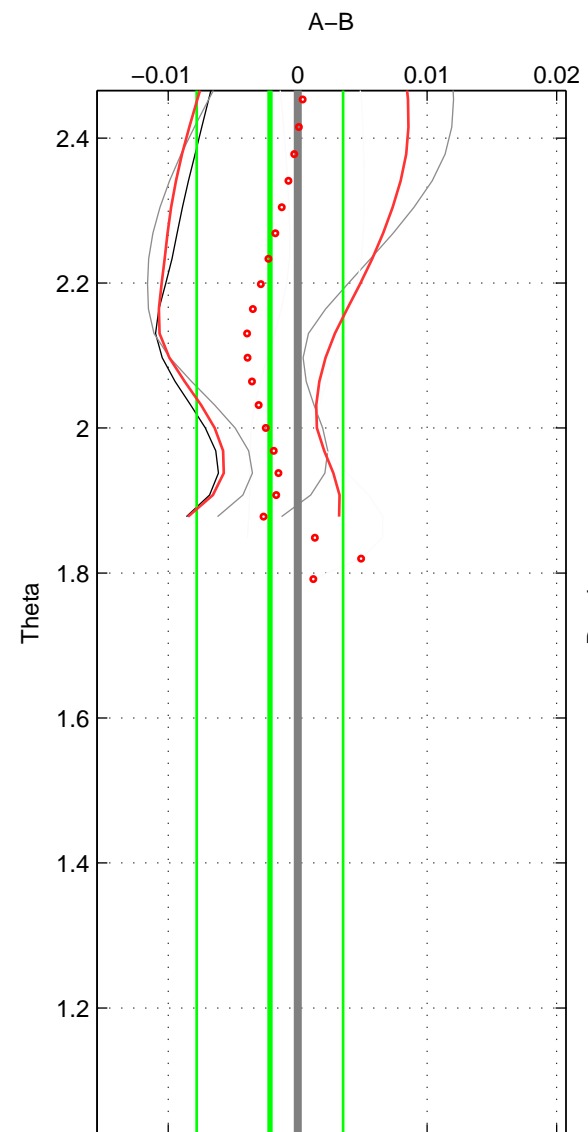

Cruise A (red). Date: Mar 2003 Cruisename: 597-49NZ20030220

Cruise B (blue). Date: Jul 2005 Cruisename: 669-49UF20050615

\*\*\* "Favourite" values are means of spaces 1 2.

	Offset	O.StDev	Ratio	R.Stdev	Rating
SIGMA:	-0.002	0.004	1.000	0.000	3
THETA:	-0.002	0.006	1.000	0.000	3
DEPTH:	0.003	0.003	1.000	0.000	2
FAV. :	-0.002	0.005	1.000	0.000	3

Profiles of A: 3  
 Profiles of B: 3  
 Diff profs : 5  
 WMoffset (A-B): -0.0016199  
 WMoffset stdev: 0.0036993  
 WMratio (A/B): 0.99995  
 WMratio stdev: 0.00010697

Quality (1-5): 3

Profiles of A: 3  
 Profiles of B: 3  
 Diff profs : 5  
 WMoffset (A-B): -0.0021438  
 WMoffset stdev: 0.0056476  
 WMratio (A/B): 0.99994  
 WMratio stdev: 0.00016332

Quality (1-5): 3

Please note that statistics are bad.

Profiles of A: 3  
 Profiles of B: 3  
 Diff profs : 5  
 WMoffset (A-B): 0.0025018  
 WMoffset stdev: 0.0025705  
 WMratio (A/B): 1.0001  
 WMratio stdev: 7.4387e-05