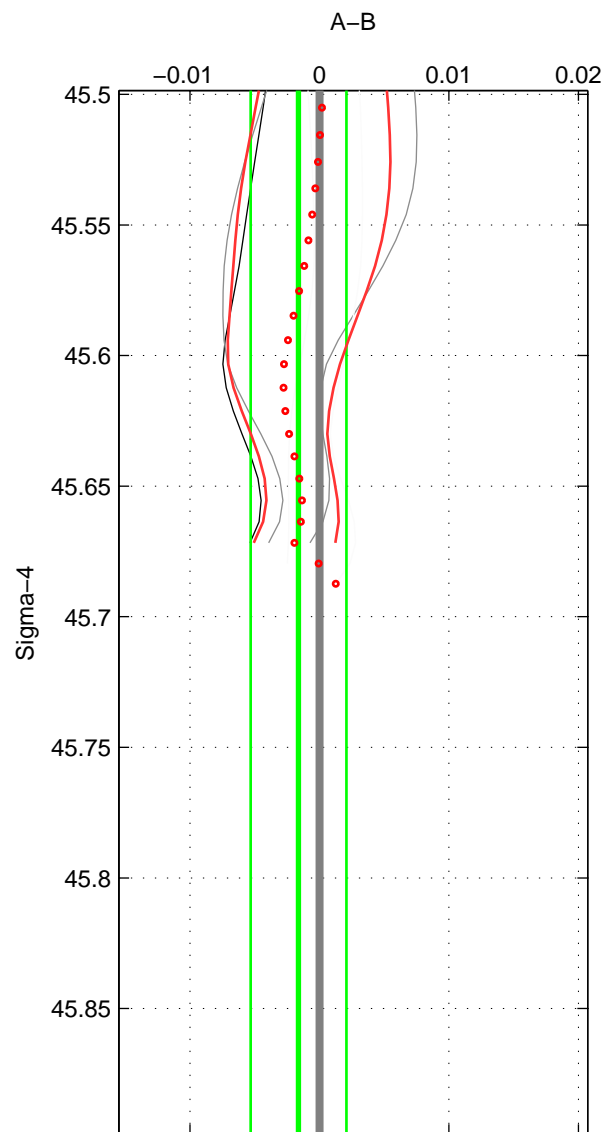

Cruise A (red). Date: Mar 2003 Cruisename: 597-49NZ20030220

Cruise B (blue). Date: Jul 2005 Cruisename: 669-49UF20050615

\*\*\* "Favourite" values are means of spaces 1 2.

	Offset	O.StDev	Ratio	R.Stdev	Rating
SIGMA:	-0.002	0.004	1.000	0.000	3
THETA:	-0.002	0.006	1.000	0.000	3
DEPTH:	0.003	0.003	1.000	0.000	2
FAV. :	-0.002	0.005	1.000	0.000	3

Profiles of A: 3  
 Profiles of B: 3  
 Diff profs : 5  
 WMoffset (A-B): -0.0016199  
 WMoffset stdev: 0.0036993  
 WMratio (A/B): 0.99995  
 WMratio stdev: 0.00010697

Quality (1-5): 3

Profiles of A: 3  
 Profiles of B: 3  
 Diff profs : 5  
 WMoffset (A-B): -0.0021438  
 WMoffset stdev: 0.0056476  
 WMratio (A/B): 0.99994  
 WMratio stdev: 0.00016332

Quality (1-5): 3

Please note that statistics are bad.

Profiles of A: 3  
 Profiles of B: 3  
 Diff profs : 5  
 WMoffset (A-B): 0.0025018  
 WMoffset stdev: 0.0025705  
 WMratio (A/B): 1.0001  
 WMratio stdev: 7.4387e-05