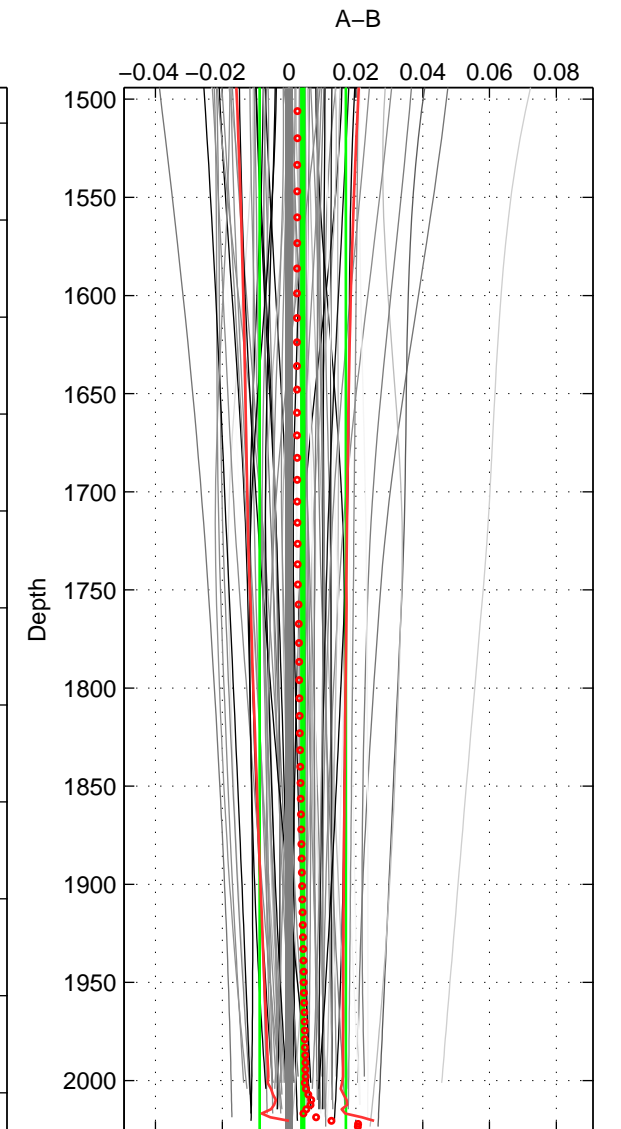

Cruise A (red). Date: Jul 2001 Cruisename: 694-49UP20010619

Cruise B (blue). Date: Jul 2002 Cruisename: 697-49UP20020620

*** "Favourite" values are means of spaces 1 2 3.

	Offset	O.StDev	Ratio	R.Stdev	Rating
SIGMA:	0.001	0.004	1.000	0.000	4
THETA:	0.001	0.006	1.000	0.000	4
DEPTH:	0.004	0.013	1.000	0.000	4
FAV.:	0.002	0.008	1.000	0.000	4

Profiles of A: 28
 Profiles of B: 26
 Diff profs : 74
 WMoffset (A-B): 0.0005431
 WMoffset stdev: 0.0042092
 WMratio (A/B): 1
 WMratio stdev: 0.00012184

Quality (1-5): 4

Profiles of A: 27
 Profiles of B: 27
 Diff profs : 79
 WMoffset (A-B): 0.0013481
 WMoffset stdev: 0.006123
 WMratio (A/B): 1
 WMratio stdev: 0.00017714

Quality (1-5): 4

Profiles of A: 28
 Profiles of B: 26
 Diff profs : 74
 WMoffset (A-B): 0.0040856
 WMoffset stdev: 0.012925
 WMratio (A/B): 1.0001
 WMratio stdev: 0.000374

Quality (1-5): 4