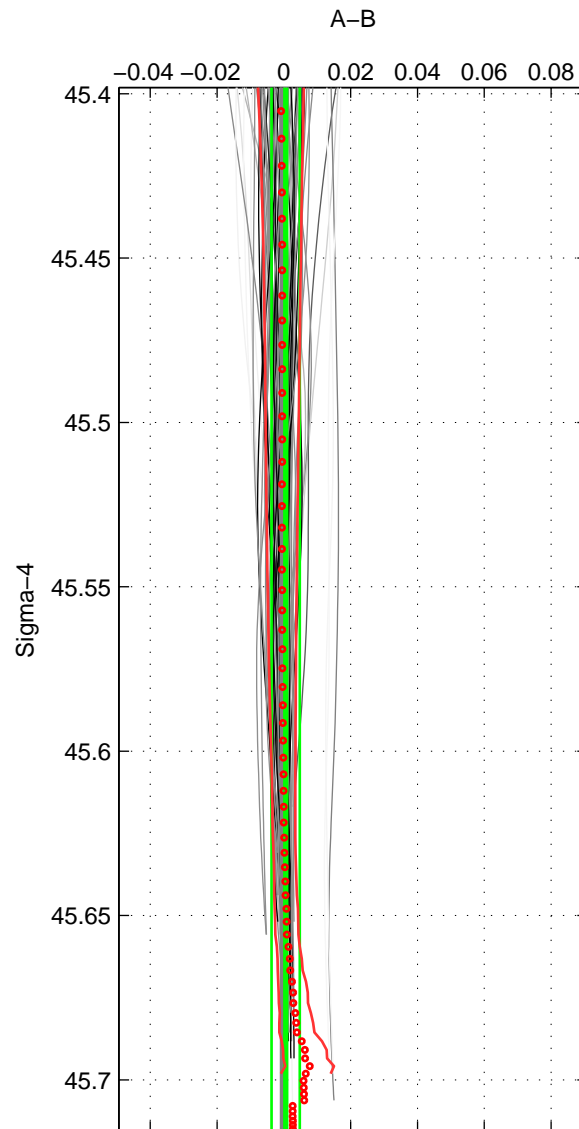

Cruise A (red). Date: Jul 2001 Cruisename: 694-49UP20010619

Cruise B (blue). Date: Jul 2002 Cruisename: 697-49UP20020620

*** "Favourite" values are means of spaces 1 2 3.

	Offset	O.StDev	Ratio	R.Stdev	Rating
SIGMA:	0.001	0.004	1.000	0.000	4
THETA:	0.001	0.006	1.000	0.000	4
DEPTH:	0.004	0.013	1.000	0.000	4
FAV.:	0.002	0.008	1.000	0.000	4

Profiles of A: 28
 Profiles of B: 26
 Diff profs : 74
 WMoffset (A-B): 0.0005431
 WMoffset stdev: 0.0042092
 WMratio (A/B): 1
 WMratio stdev: 0.00012184

Quality (1-5): 4

Profiles of A: 27
 Profiles of B: 27
 Diff profs : 79
 WMoffset (A-B): 0.0013481
 WMoffset stdev: 0.006123
 WMratio (A/B): 1
 WMratio stdev: 0.00017714

Quality (1-5): 4

Profiles of A: 28
 Profiles of B: 26
 Diff profs : 74
 WMoffset (A-B): 0.0040856
 WMoffset stdev: 0.012925
 WMratio (A/B): 1.0001
 WMratio stdev: 0.000374

Quality (1-5): 4