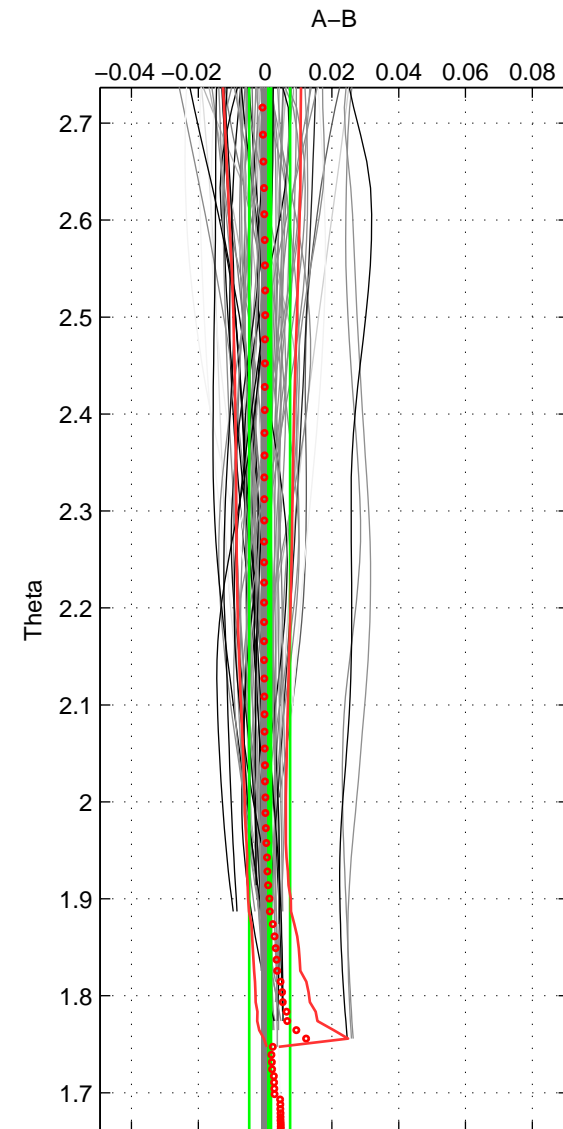

Cruise A (red). Date: Jul 2001 Cruisename: 694-49UP20010619

Cruise B (blue). Date: Jul 2002 Cruisename: 697-49UP20020620

*** "Favourite" values are means of spaces 1 2 3.

	Offset	O.StDev	Ratio	R.Stdev	Rating
SIGMA:	0.001	0.004	1.000	0.000	4
THETA:	0.001	0.006	1.000	0.000	4
DEPTH:	0.004	0.013	1.000	0.000	4
FAV.:	0.002	0.008	1.000	0.000	4

Profiles of A: 28
 Profiles of B: 26
 Diff profs : 74
 WMoffset (A-B): 0.0005431
 WMoffset stdev: 0.0042092
 WMratio (A/B): 1
 WMratio stdev: 0.00012184

Quality (1-5): 4

Profiles of A: 27
 Profiles of B: 27
 Diff profs : 79
 WMoffset (A-B): 0.0013481
 WMoffset stdev: 0.006123
 WMratio (A/B): 1
 WMratio stdev: 0.00017714

Quality (1-5): 4

Profiles of A: 28
 Profiles of B: 26
 Diff profs : 74
 WMoffset (A-B): 0.0040856
 WMoffset stdev: 0.012925
 WMratio (A/B): 1.0001
 WMratio stdev: 0.000374

Quality (1-5): 4