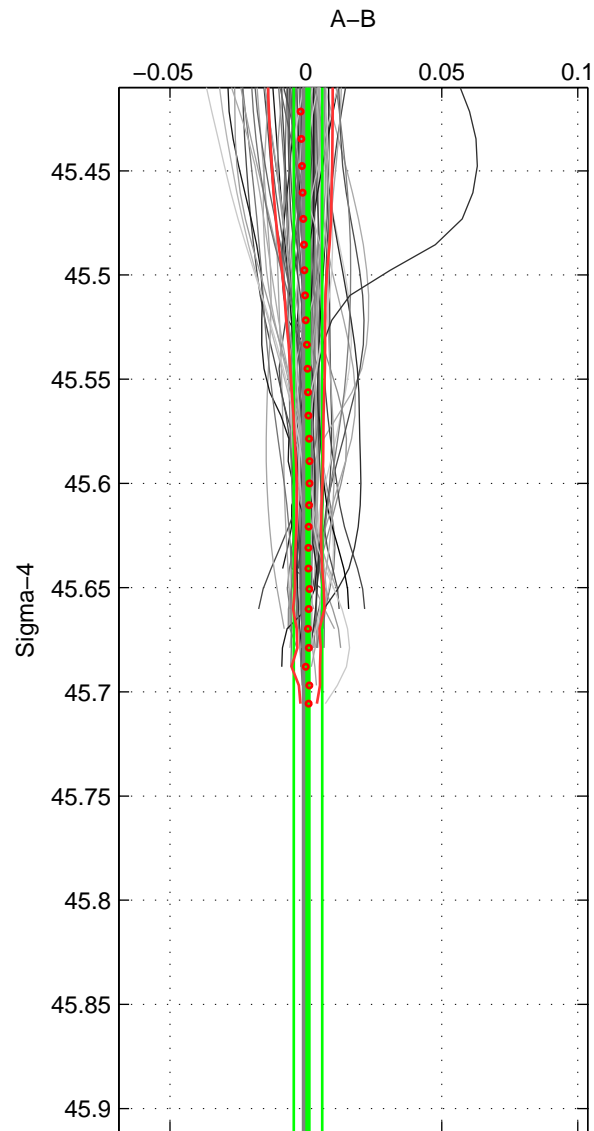

Cruise A (red). Date: Oct 1993 Cruisename: 499-325019931005
 Cruise B (blue). Date: Jul 2005 Cruisename: 669-49UF20050615

*** "Favourite" values are means of spaces 1 2.

	Offset	O.StDev	Ratio	R.Stdev	Rating
SIGMA:	0.001	0.005	1.000	0.000	5
THETA:	0.001	0.007	1.000	0.000	5
DEPTH:	0.002	0.002	1.000	0.000	3
FAV.:	0.001	0.006	1.000	0.000	5

Profiles of A: 65
 Profiles of B: 19
 Diff profs : 100
 WMoffset (A-B): 0.0007786
 WMoffset stdev: 0.0052373
 WMratio (A/B): 1
 WMratio stdev: 0.00015133

Quality (1-5): 5

Profiles of A: 65
 Profiles of B: 19
 Diff profs : 100
 WMoffset (A-B): 0.0005519
 WMoffset stdev: 0.0067982
 WMratio (A/B): 1
 WMratio stdev: 0.00019647

Quality (1-5): 5

Profiles of A: 65
 Profiles of B: 19
 Diff profs : 100
 WMoffset (A-B): 0.0023867
 WMoffset stdev: 0.0019395
 WMratio (A/B): 1.0001
 WMratio stdev: 5.6141e-05

Quality (1-5): 3

Please note that statistics are bad.