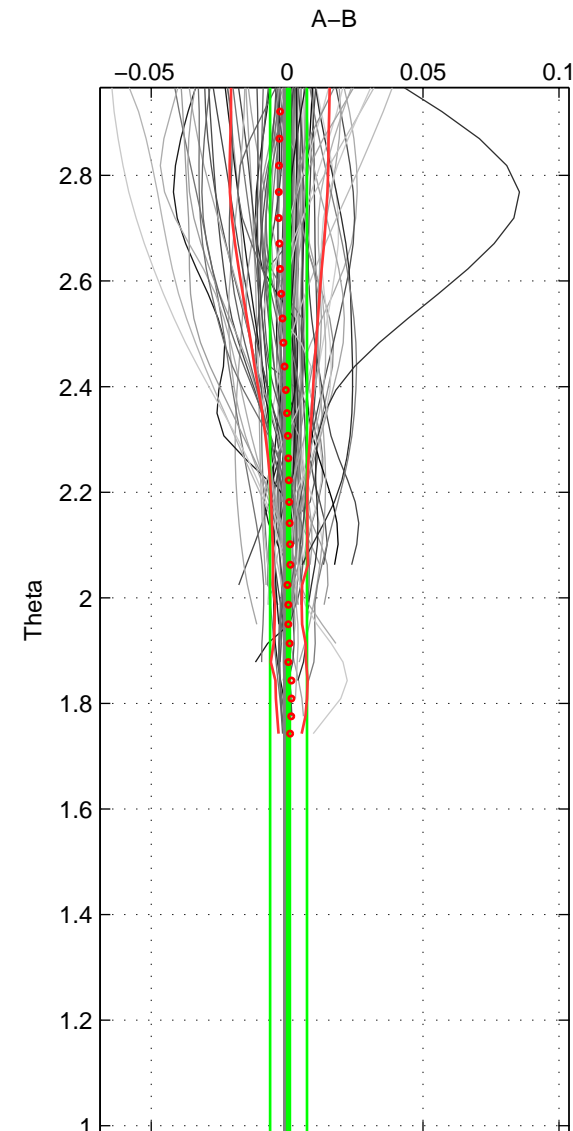

Cruise A (red). Date: Oct 1993 Cruisename: 499-325019931005
 Cruise B (blue). Date: Jul 2005 Cruisename: 669-49UF20050615

*** "Favourite" values are means of spaces 1 2.

	Offset	O.StDev	Ratio	R.Stdev	Rating
SIGMA:	0.001	0.005	1.000	0.000	5
THETA:	0.001	0.007	1.000	0.000	5
DEPTH:	0.002	0.002	1.000	0.000	3
FAV.:	0.001	0.006	1.000	0.000	5

Profiles of A: 65
 Profiles of B: 19
 Diff profs : 100
 WMoffset (A-B): 0.0007786
 WMoffset stdev: 0.0052373
 WMratio (A/B): 1
 WMratio stdev: 0.00015133

Quality (1-5): 5

Profiles of A: 65
 Profiles of B: 19
 Diff profs : 100
 WMoffset (A-B): 0.0005519
 WMoffset stdev: 0.0067982
 WMratio (A/B): 1
 WMratio stdev: 0.00019647

Quality (1-5): 5

Profiles of A: 65
 Profiles of B: 19
 Diff profs : 100
 WMoffset (A-B): 0.0023867
 WMoffset stdev: 0.0019395
 WMratio (A/B): 1.0001
 WMratio stdev: 5.6141e-05

Quality (1-5): 3

Please note that statistics are bad.