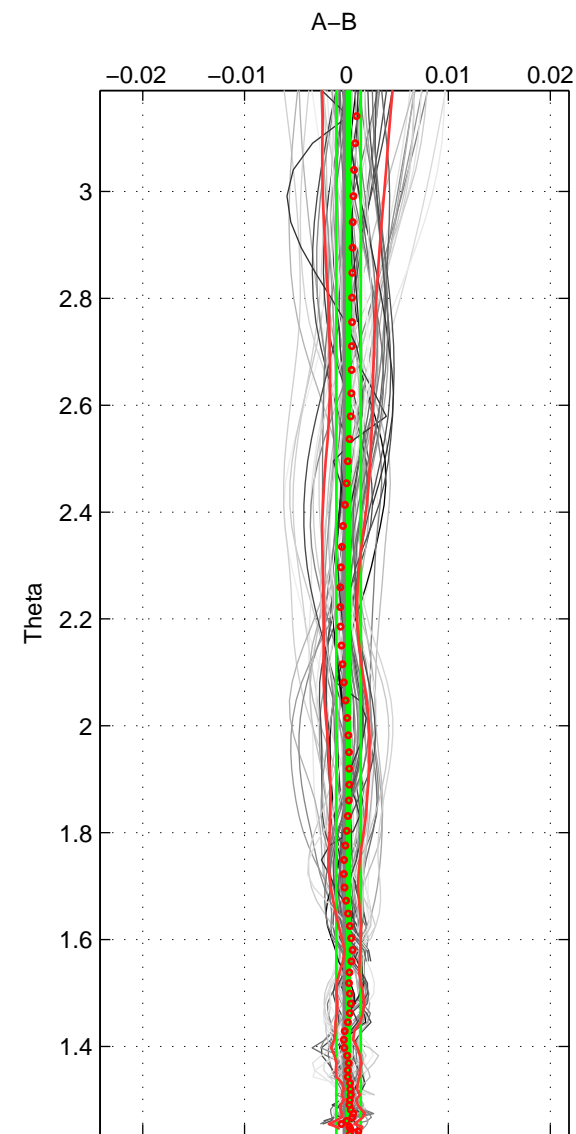

Cruise A (red). Date: Aug 1995 Cruisename: 351-316N19950715

Cruise B (blue). Date: Sep 1995 Cruisename: 352-316N19950829

*** "Favourite" values are means of spaces 1 2 3.

	Offset	O.StDev	Ratio	R.Stdev	Rating
SIGMA:	0.000	0.001	1.000	0.000	5
THETA:	0.000	0.001	1.000	0.000	5
DEPTH:	0.000	0.001	1.000	0.000	5
FAV. :	0.000	0.001	1.000	0.000	5

Profiles of A: 32
 Profiles of B: 13
 Diff profs : 89
 WMoffset (A-B): 0.00020337
 WMoffset stdev: 0.001441
 WMratio (A/B): 1
 WMratio stdev: 4.1484e-05

Quality (1-5): 5

Profiles of A: 32
 Profiles of B: 12
 Diff profs : 75
 WMoffset (A-B): 0.00020351
 WMoffset stdev: 0.0012048
 WMratio (A/B): 1
 WMratio stdev: 3.4684e-05

Quality (1-5): 5

Profiles of A: 32
 Profiles of B: 12
 Diff profs : 75
 WMoffset (A-B): 0.00030136
 WMoffset stdev: 0.0012871
 WMratio (A/B): 1
 WMratio stdev: 3.7061e-05

Quality (1-5): 5