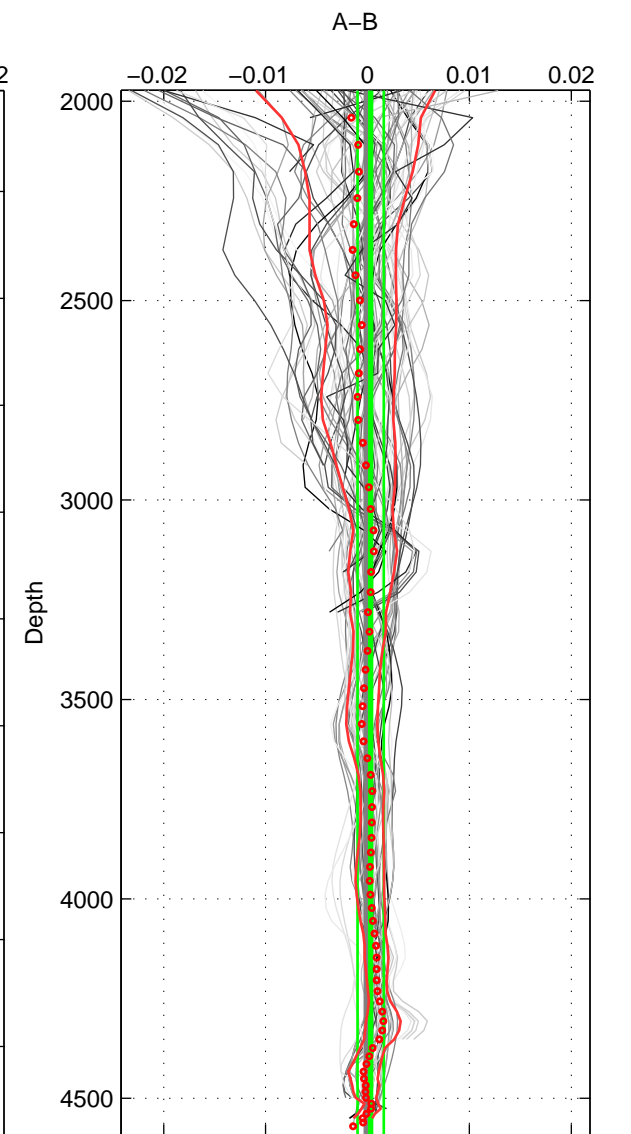

Cruise A (red). Date: Aug 1995 Cruisename: 351-316N19950715

Cruise B (blue). Date: Sep 1995 Cruisename: 352-316N19950829

*** "Favourite" values are means of spaces 1 2 3.

	Offset	O.StDev	Ratio	R.Stdev	Rating
SIGMA:	0.000	0.001	1.000	0.000	5
THETA:	0.000	0.001	1.000	0.000	5
DEPTH:	0.000	0.001	1.000	0.000	5
FAV. :	0.000	0.001	1.000	0.000	5

Profiles of A: 32
 Profiles of B: 13
 Diff profs : 89
 WMoffset (A-B): 0.00020337
 WMoffset stdev: 0.001441
 WMratio (A/B): 1
 WMratio stdev: 4.1484e-05

Quality (1-5): 5

Profiles of A: 32
 Profiles of B: 12
 Diff profs : 75
 WMoffset (A-B): 0.00020351
 WMoffset stdev: 0.0012048
 WMratio (A/B): 1
 WMratio stdev: 3.4684e-05

Quality (1-5): 5

Profiles of A: 32
 Profiles of B: 12
 Diff profs : 75
 WMoffset (A-B): 0.00030136
 WMoffset stdev: 0.0012871
 WMratio (A/B): 1
 WMratio stdev: 3.7061e-05

Quality (1-5): 5