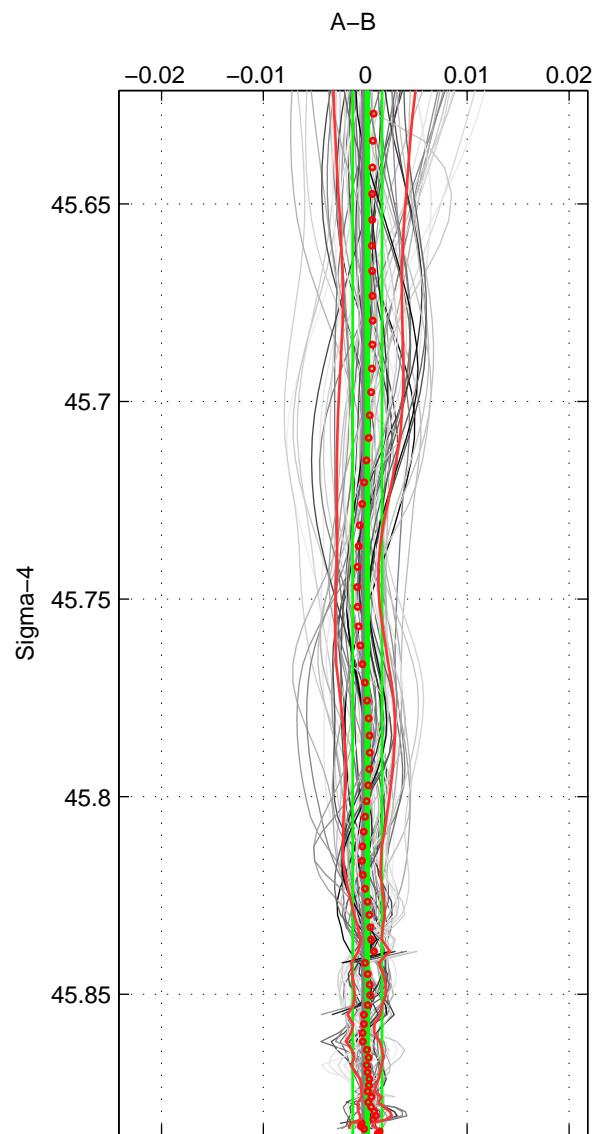

Cruise A (red). Date: Aug 1995 Cruisename: 351-316N19950715

Cruise B (blue). Date: Sep 1995 Cruisename: 352-316N19950829

*** "Favourite" values are means of spaces 1 2 3.

	Offset	O.StDev	Ratio	R.Stdev	Rating
SIGMA:	0.000	0.001	1.000	0.000	5
THETA:	0.000	0.001	1.000	0.000	5
DEPTH:	0.000	0.001	1.000	0.000	5
FAV. :	0.000	0.001	1.000	0.000	5

Profiles of A: 32
 Profiles of B: 13
 Diff profs : 89
 WMoffset (A-B): 0.00020337
 WMoffset stdev: 0.001441
 WMratio (A/B): 1
 WMratio stdev: 4.1484e-05

Quality (1-5): 5

Profiles of A: 32
 Profiles of B: 12
 Diff profs : 75
 WMoffset (A-B): 0.00020351
 WMoffset stdev: 0.0012048
 WMratio (A/B): 1
 WMratio stdev: 3.4684e-05

Quality (1-5): 5

Profiles of A: 32
 Profiles of B: 12
 Diff profs : 75
 WMoffset (A-B): 0.00030136
 WMoffset stdev: 0.0012871
 WMratio (A/B): 1
 WMratio stdev: 3.7061e-05

Quality (1-5): 5