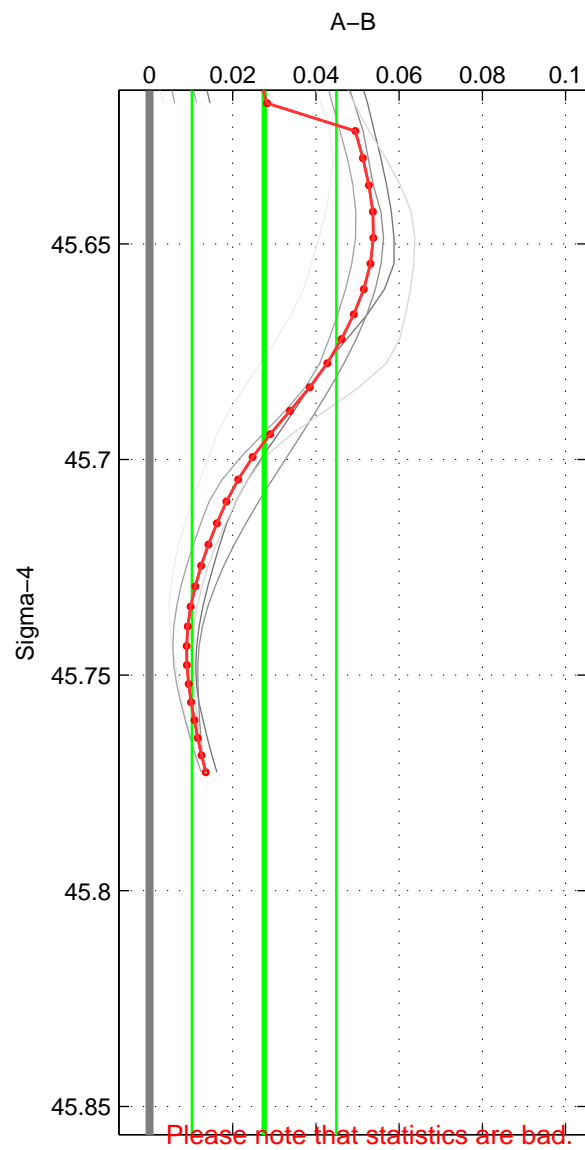

Cruise A (red). Date: Jul 1992 Cruisename: 7-06MT19920701

Cruise B (blue). Date: May 2000 Cruisename: 134-06GA20000506

*** "Favourite" values are those of space 2.

	Offset	O.StDev	Ratio	R.Stdev	Rating
SIGMA:	0.028	0.017	1.001	0.000	2
THETA:	0.014	0.007	1.000	0.000	4
DEPTH:	0.040	0.009	1.001	0.000	2
FAV.:	0.014	0.007	1.000	0.000	4

Please note that statistics are bad.
 Profiles of A: 2
 Profiles of B: 5
 Diff profs: 10
 WMoffset (A-B): 0.027572
 WMoffset stdev: 0.01737
 WMratio (A/B): 1.0008
 WMratio stdev: 0.00049798

Quality (1-5): 2

Profiles of A: 5
 Profiles of B: 5
 Diff profs: 25
 WMoffset (A-B): 0.013882
 WMoffset stdev: 0.0072085
 WMratio (A/B): 1.0004
 WMratio stdev: 0.00020626

Quality (1-5): 4

Please note that statistics are bad.
 Profiles of A: 2
 Profiles of B: 5
 Diff profs: 10
 WMoffset (A-B): 0.040346
 WMoffset stdev: 0.0093627
 WMratio (A/B): 1.0012
 WMratio stdev: 0.00026859