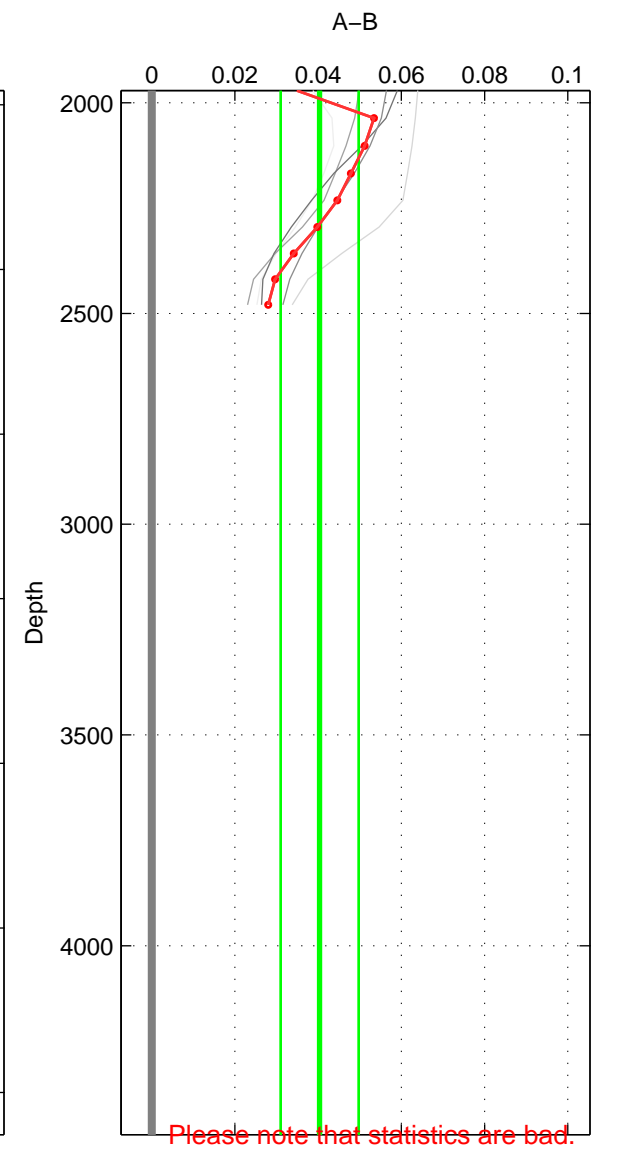

Cruise A (red). Date: Jul 1992 Cruisename: 7-06MT19920701

Cruise B (blue). Date: May 2000 Cruisename: 134-06GA20000506

*** "Favourite" values are those of space 2.

	Offset	O.StDev	Ratio	R.Stdev	Rating
SIGMA:	0.028	0.017	1.001	0.000	2
THETA:	0.014	0.007	1.000	0.000	4
DEPTH:	0.040	0.009	1.001	0.000	2
FAV.:	0.014	0.007	1.000	0.000	4

Please note that statistics are bad.
 Profiles of A: 2
 Profiles of B: 5
 Diff profs: 10
 WMoffset (A-B): 0.027572
 WMoffset stdev: 0.01737
 WMratio (A/B): 1.0008
 WMratio stdev: 0.00049798

Quality (1-5): 2

Profiles of A: 5
 Profiles of B: 5
 Diff profs: 25
 WMoffset (A-B): 0.013882
 WMoffset stdev: 0.0072085
 WMratio (A/B): 1.0004
 WMratio stdev: 0.00020626

Quality (1-5): 4

Please note that statistics are bad.
 Profiles of A: 2
 Profiles of B: 5
 Diff profs: 10
 WMoffset (A-B): 0.040346
 WMoffset stdev: 0.0093627
 WMratio (A/B): 1.0012
 WMratio stdev: 0.00026859