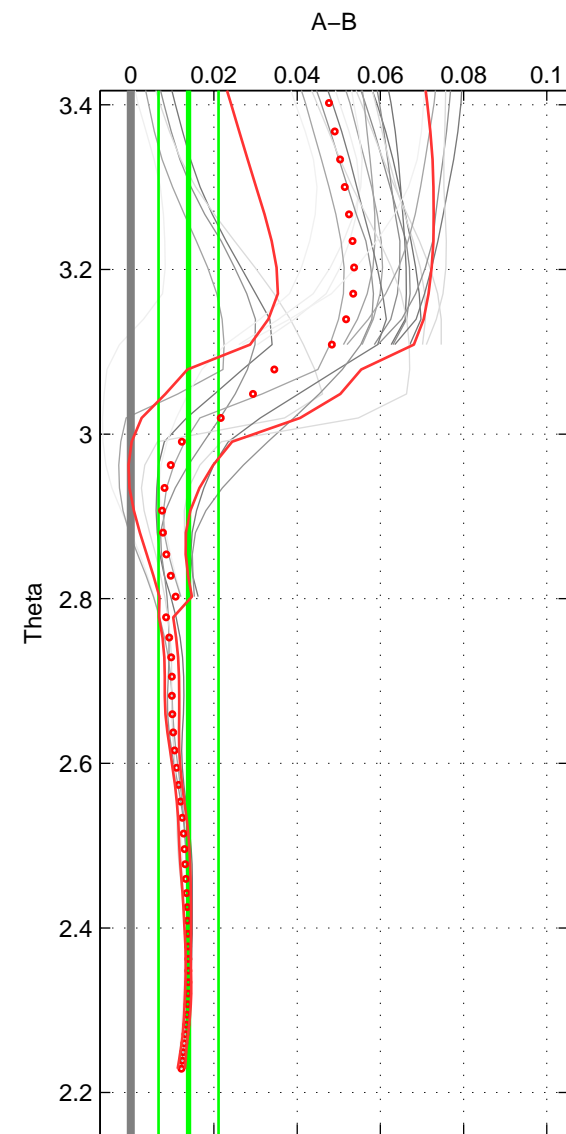

Cruise A (red). Date: Jul 1992 Cruisename: 7-06MT19920701

Cruise B (blue). Date: May 2000 Cruisename: 134-06GA20000506

*** "Favourite" values are those of space 2.

	Offset	O.StDev	Ratio	R.Stdev	Rating
SIGMA:	0.028	0.017	1.001	0.000	2
THETA:	0.014	0.007	1.000	0.000	4
DEPTH:	0.040	0.009	1.001	0.000	2
FAV.:	0.014	0.007	1.000	0.000	4

Please note that statistics are bad.
 Profiles of A: 2
 Profiles of B: 5
 Diff profs: 10
 WMoffset (A-B): 0.027572
 WMoffset stdev: 0.01737
 WMratio (A/B): 1.0008
 WMratio stdev: 0.00049798

Quality (1-5): 2

Profiles of A: 5
 Profiles of B: 5
 Diff profs: 25
 WMoffset (A-B): 0.013882
 WMoffset stdev: 0.0072085
 WMratio (A/B): 1.0004
 WMratio stdev: 0.00020626

Quality (1-5): 4

Please note that statistics are bad.
 Profiles of A: 2
 Profiles of B: 5
 Diff profs: 10
 WMoffset (A-B): 0.040346
 WMoffset stdev: 0.0093627
 WMratio (A/B): 1.0012
 WMratio stdev: 0.00026859