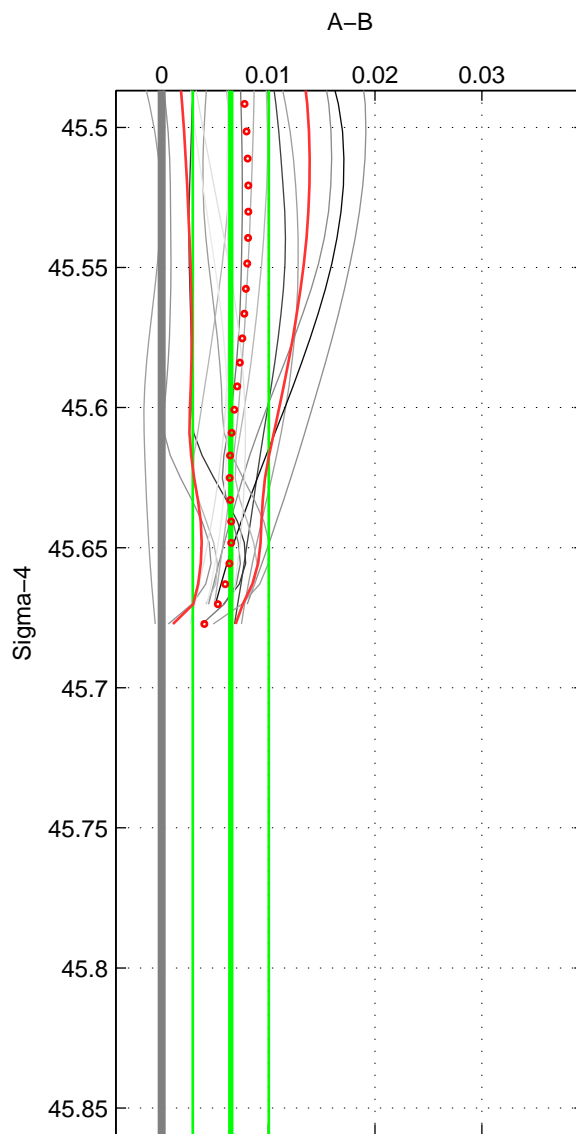

Cruise A (red). Date: Feb 2003 Cruisename: 660-49UF20030225

Cruise B (blue). Date: Jul 1997 Cruisename: 682-49UP19970623

*** "Favourite" values are means of spaces 1 2.

	Offset	O.StDev	Ratio	R.Stdev	Rating
SIGMA:	0.006	0.004	1.000	0.000	4
THETA:	0.008	0.003	1.000	0.000	4
DEPTH:	0.008	0.002	1.000	0.000	3
FAV.:	0.007	0.003	1.000	0.000	4

Profiles of A: 6
 Profiles of B: 7
 Diff profs: 16
 WMoffset (A-B): 0.0064814
 WMoffset stdev: 0.0035595
 WMratio (A/B): 1.0002
 WMratio stdev: 0.00010292

Quality (1-5): 4

Profiles of A: 6
 Profiles of B: 7
 Diff profs: 16
 WMoffset (A-B): 0.0078773
 WMoffset stdev: 0.0033522
 WMratio (A/B): 1.0002
 WMratio stdev: 9.6888e-05

Quality (1-5): 4

Profiles of A: 6
 Profiles of B: 7
 Diff profs: 16
 WMoffset (A-B): 0.0078806
 WMoffset stdev: 0.0023476
 WMratio (A/B): 1.0002
 WMratio stdev: 6.8095e-05

Quality (1-5): 3

Please note that statistics are bad.