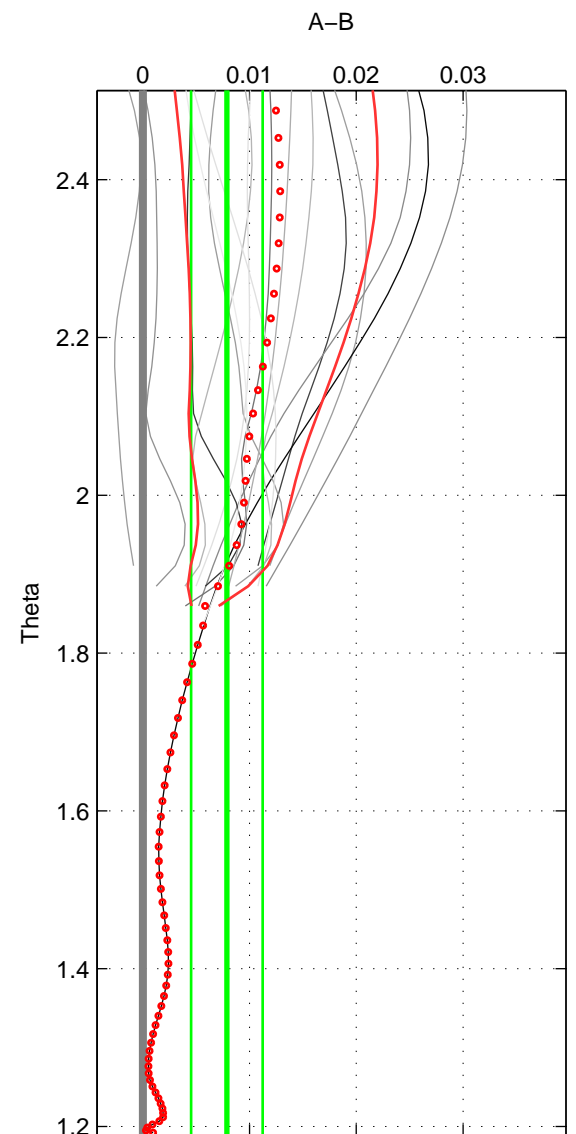

Cruise A (red). Date: Feb 2003 Cruisename: 660-49UF20030225

Cruise B (blue). Date: Jul 1997 Cruisename: 682-49UP19970623

*** "Favourite" values are means of spaces 1 2.

	Offset	O.StDev	Ratio	R.Stdev	Rating
SIGMA:	0.006	0.004	1.000	0.000	4
THETA:	0.008	0.003	1.000	0.000	4
DEPTH:	0.008	0.002	1.000	0.000	3
FAV.:	0.007	0.003	1.000	0.000	4

Profiles of A: 6
 Profiles of B: 7
 Diff profs: 16
 WMoffset (A-B): 0.0064814
 WMoffset stdev: 0.0035595
 WMratio (A/B): 1.0002
 WMratio stdev: 0.00010292

Quality (1-5): 4

Profiles of A: 6
 Profiles of B: 7
 Diff profs: 16
 WMoffset (A-B): 0.0078773
 WMoffset stdev: 0.0033522
 WMratio (A/B): 1.0002
 WMratio stdev: 9.6888e-05

Quality (1-5): 4

Profiles of A: 6
 Profiles of B: 7
 Diff profs: 16
 WMoffset (A-B): 0.0078806
 WMoffset stdev: 0.0023476
 WMratio (A/B): 1.0002
 WMratio stdev: 6.8095e-05

Quality (1-5): 3

Please note that statistics are bad.