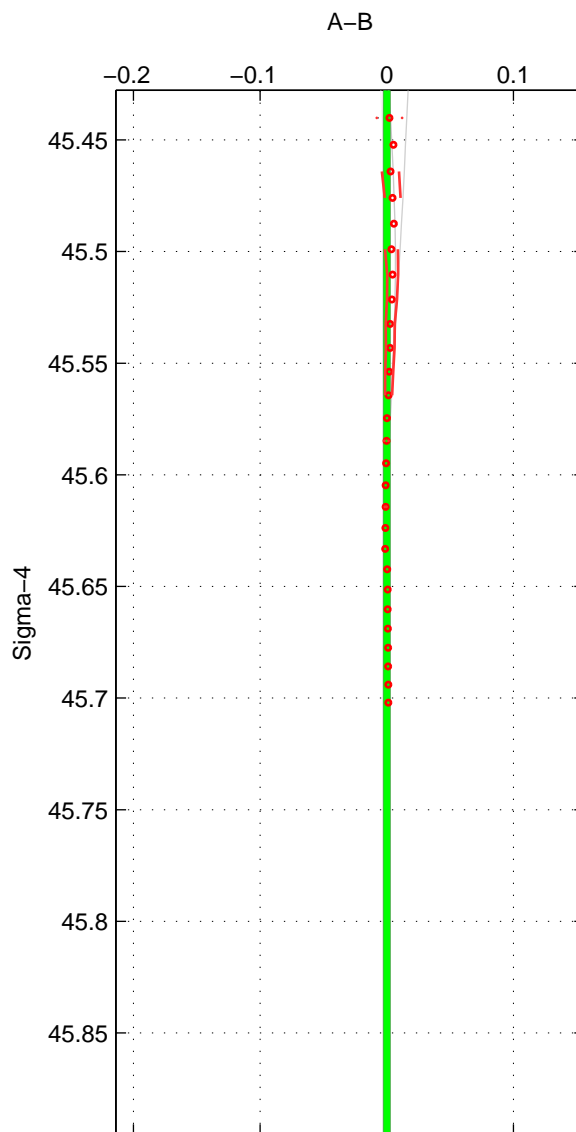

Cruise A (red). Date: Jul 2005 Cruisename: 518-33RR20050617
 Cruise B (blue). Date: Jan 2000 Cruisename: 588-49NZ20000105

*** "Favourite" values are those of space 2.

	Offset	O.StDev	Ratio	R.Stdev	Rating
SIGMA:	0.000	0.002	1.000	0.000	4
THETA:	0.003	0.023	1.000	0.001	5
DEPTH:	0.010	0.003	1.000	0.000	3
FAV.:	0.003	0.023	1.000	0.001	5

Profiles of A: 27
 Profiles of B: 6
 Diff profs: 13
 WMoffset (A-B): 0.00012048
 WMoffset stdev: 0.0016152
 WMratio (A/B): 1
 WMratio stdev: 4.6722e-05

Quality (1-5): 4

Profiles of A: 36
 Profiles of B: 6
 Diff profs: 42
 WMoffset (A-B): 0.0028503
 WMoffset stdev: 0.023254
 WMratio (A/B): 1.0001
 WMratio stdev: 0.00067092

Quality (1-5): 5

Profiles of A: 14
 Profiles of B: 6
 Diff profs: 4
 WMoffset (A-B): 0.009922
 WMoffset stdev: 0.002669
 WMratio (A/B): 1.0003
 WMratio stdev: 7.7324e-05

Quality (1-5): 3

Please note that statistics are bad.