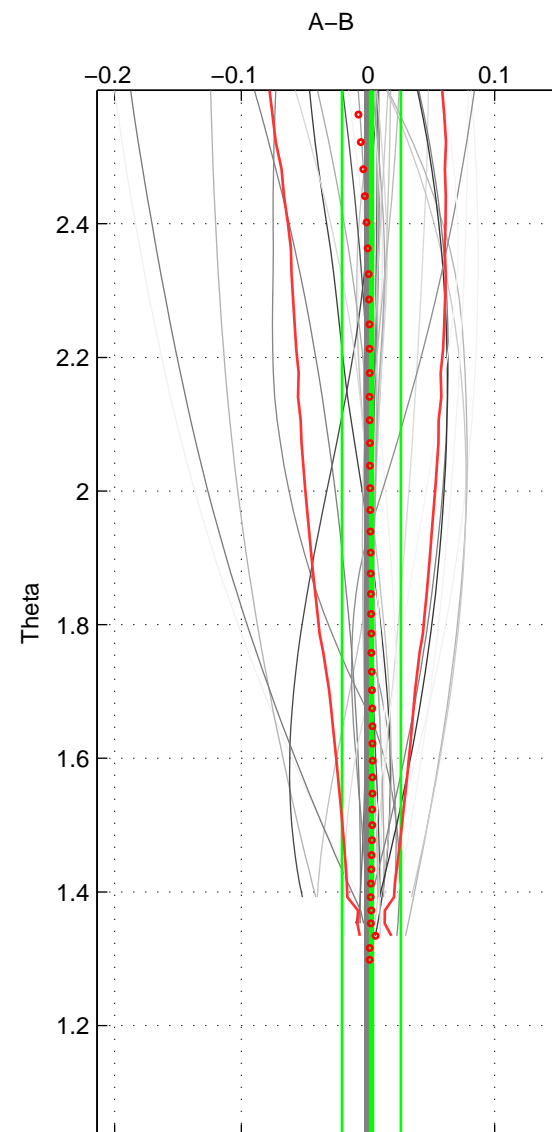

Cruise A (red). Date: Jul 2005 Cruisename: 518-33RR20050617
 Cruise B (blue). Date: Jan 2000 Cruisename: 588-49NZ20000105

*** "Favourite" values are those of space 2.

	Offset	O.StDev	Ratio	R.Stdev	Rating
SIGMA:	0.000	0.002	1.000	0.000	4
THETA:	0.003	0.023	1.000	0.001	5
DEPTH:	0.010	0.003	1.000	0.000	3
FAV.:	0.003	0.023	1.000	0.001	5

Profiles of A: 27
 Profiles of B: 6
 Diff profs: 13
 WMoffset (A-B): 0.00012048
 WMoffset stdev: 0.0016152
 WMratio (A/B): 1
 WMratio stdev: 4.6722e-05

Quality (1-5): 4

Profiles of A: 36
 Profiles of B: 6
 Diff profs: 42
 WMoffset (A-B): 0.0028503
 WMoffset stdev: 0.023254
 WMratio (A/B): 1.0001
 WMratio stdev: 0.00067092

Quality (1-5): 5

Profiles of A: 14
 Profiles of B: 6
 Diff profs: 4
 WMoffset (A-B): 0.009922
 WMoffset stdev: 0.002669
 WMratio (A/B): 1.0003
 WMratio stdev: 7.7324e-05

Quality (1-5): 3

Please note that statistics are bad.