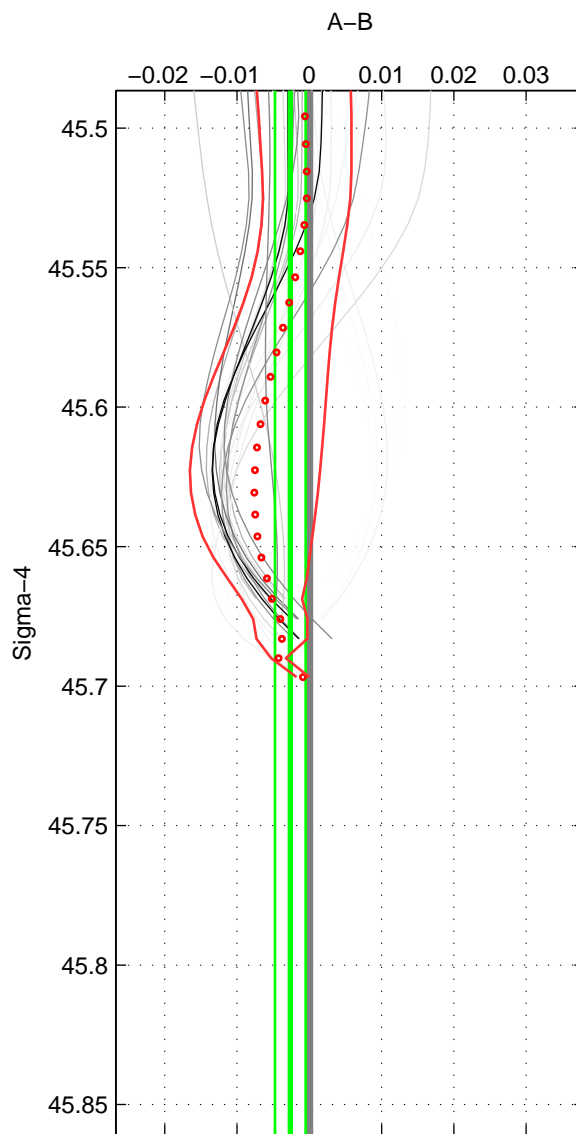

Cruise A (red). Date: Nov 1995 Cruisename: 625-49RY19951115
 Cruise B (blue). Date: May 2001 Cruisename: 655-49UF20010509

*** "Favourite" values are those of space 1.

	Offset	O.StDev	Ratio	R.Stdev	Rating
SIGMA:	-0.003	0.002	1.000	0.000	5
THETA:	-0.001	0.002	1.000	0.000	4
DEPTH:	0.001	0.002	1.000	0.000	3
FAV.:	-0.003	0.002	1.000	0.000	5

Profiles of A: 13
 Profiles of B: 8
 Diff profs: 27
 WMoffset (A-B): -0.0026339
 WMoffset stdev: 0.0021265
 WMratio (A/B): 0.99992
 WMratio stdev: 6.141e-05

Quality (1-5): 5

Profiles of A: 13
 Profiles of B: 8
 Diff profs: 27
 WMoffset (A-B): -0.00068953
 WMoffset stdev: 0.0022829
 WMratio (A/B): 0.99998
 WMratio stdev: 6.5926e-05

Quality (1-5): 4

Profiles of A: 13
 Profiles of B: 8
 Diff profs: 27
 WMoffset (A-B): 0.0011774
 WMoffset stdev: 0.0018768
 WMratio (A/B): 1
 WMratio stdev: 5.4297e-05

Quality (1-5): 3

Please note that statistics are bad.