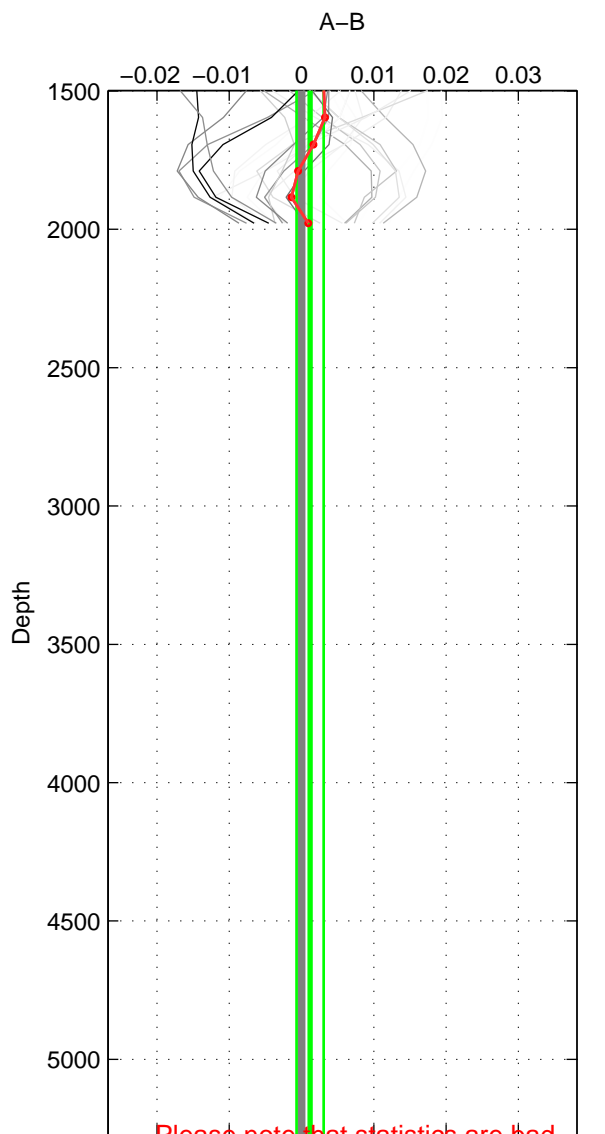

Cruise A (red). Date: Nov 1995 Cruisename: 625-49RY19951115
 Cruise B (blue). Date: May 2001 Cruisename: 655-49UF20010509

*** "Favourite" values are those of space 1.

	Offset	O.StDev	Ratio	R.Stdev	Rating
SIGMA:	-0.003	0.002	1.000	0.000	5
THETA:	-0.001	0.002	1.000	0.000	4
DEPTH:	0.001	0.002	1.000	0.000	3
FAV.:	-0.003	0.002	1.000	0.000	5

Profiles of A: 13
 Profiles of B: 8
 Diff profs: 27
 WMoffset (A-B): -0.0026339
 WMoffset stdev: 0.0021265
 WMratio (A/B): 0.99992
 WMratio stdev: 6.141e-05

Quality (1-5): 5

Profiles of A: 13
 Profiles of B: 8
 Diff profs: 27
 WMoffset (A-B): -0.00068953
 WMoffset stdev: 0.0022829
 WMratio (A/B): 0.99998
 WMratio stdev: 6.5926e-05

Quality (1-5): 4

Profiles of A: 13
 Profiles of B: 8
 Diff profs: 27
 WMoffset (A-B): 0.0011774
 WMoffset stdev: 0.0018768
 WMratio (A/B): 1
 WMratio stdev: 5.4297e-05

Quality (1-5): 3

Please note that statistics are bad.