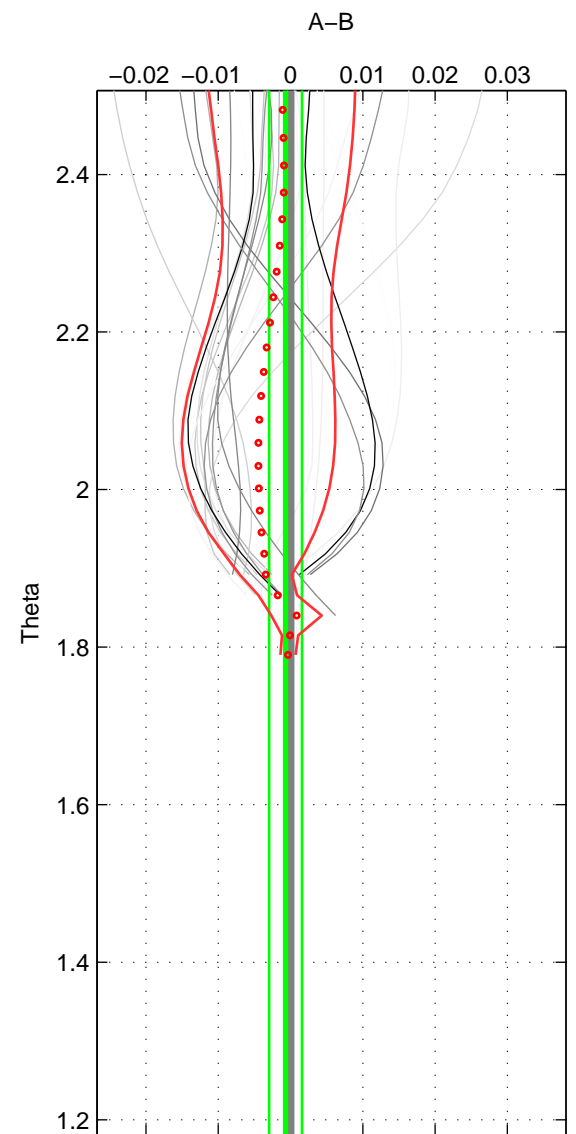

Cruise A (red). Date: Nov 1995 Cruisename: 625-49RY19951115
 Cruise B (blue). Date: May 2001 Cruisename: 655-49UF20010509

*** "Favourite" values are those of space 1.

	Offset	O.StDev	Ratio	R.Stdev	Rating
SIGMA:	-0.003	0.002	1.000	0.000	5
THETA:	-0.001	0.002	1.000	0.000	4
DEPTH:	0.001	0.002	1.000	0.000	3
FAV.:	-0.003	0.002	1.000	0.000	5

Profiles of A: 13
 Profiles of B: 8
 Diff profs: 27
 WMoffset (A-B): -0.0026339
 WMoffset stdev: 0.0021265
 WMratio (A/B): 0.99992
 WMratio stdev: 6.141e-05

Quality (1-5): 5

Profiles of A: 13
 Profiles of B: 8
 Diff profs: 27
 WMoffset (A-B): -0.00068953
 WMoffset stdev: 0.0022829
 WMratio (A/B): 0.99998
 WMratio stdev: 6.5926e-05

Quality (1-5): 4

Profiles of A: 13
 Profiles of B: 8
 Diff profs: 27
 WMoffset (A-B): 0.0011774
 WMoffset stdev: 0.0018768
 WMratio (A/B): 1
 WMratio stdev: 5.4297e-05

Quality (1-5): 3

Please note that statistics are bad.