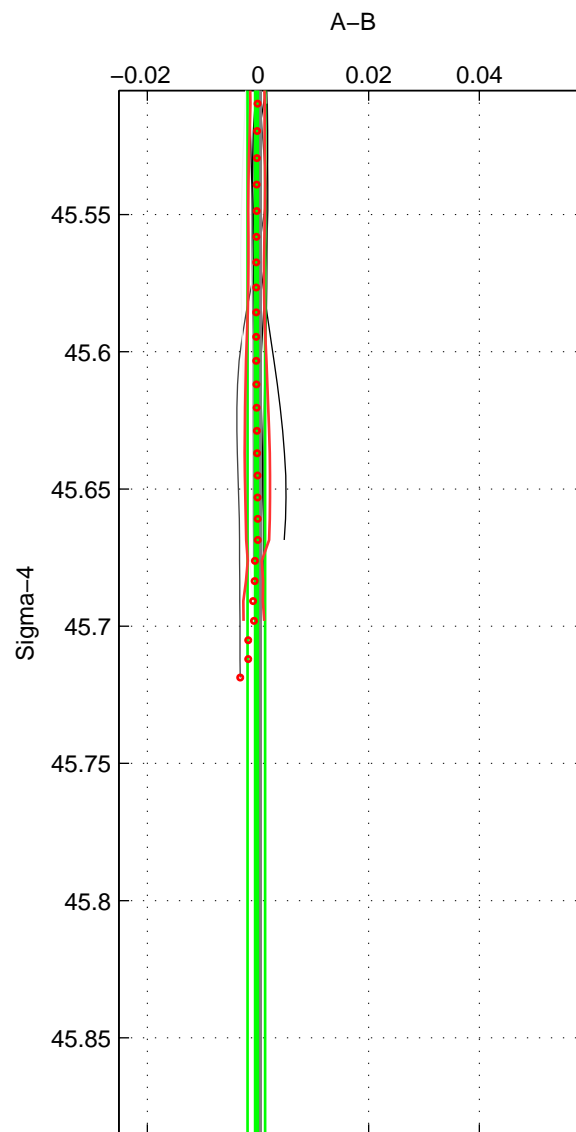

Cruise A (red). Date: Jun 2001 Cruisename: 591-49NZ20010604
 Cruise B (blue). Date: Jun 2003 Cruisename: 700-49UP20030620

*** "Favourite" values are means of spaces 1 2.

	Offset	O.StDev	Ratio	R.Stdev	Rating
SIGMA:	-0.000	0.002	1.000	0.000	4
THETA:	-0.001	0.003	1.000	0.000	4
DEPTH:	0.009	0.002	1.000	0.000	3
FAV. :	-0.000	0.002	1.000	0.000	4

Profiles of A: 7
 Profiles of B: 8
 Diff profs : 10
 WMoffset (A-B): -0.00028539
 WMoffset stdev: 0.0015937
 WMratio (A/B): 0.99999
 WMratio stdev: 4.6151e-05

Quality (1-5): 4

Profiles of A: 7
 Profiles of B: 8
 Diff profs : 10
 WMoffset (A-B): -0.00059085
 WMoffset stdev: 0.0028841
 WMratio (A/B): 0.99998
 WMratio stdev: 8.3514e-05

Quality (1-5): 4

Profiles of A: 7
 Profiles of B: 8
 Diff profs : 10
 WMoffset (A-B): 0.0089671
 WMoffset stdev: 0.0016302
 WMratio (A/B): 1.0003
 WMratio stdev: 4.7469e-05

Quality (1-5): 3

Please note that statistics are bad.