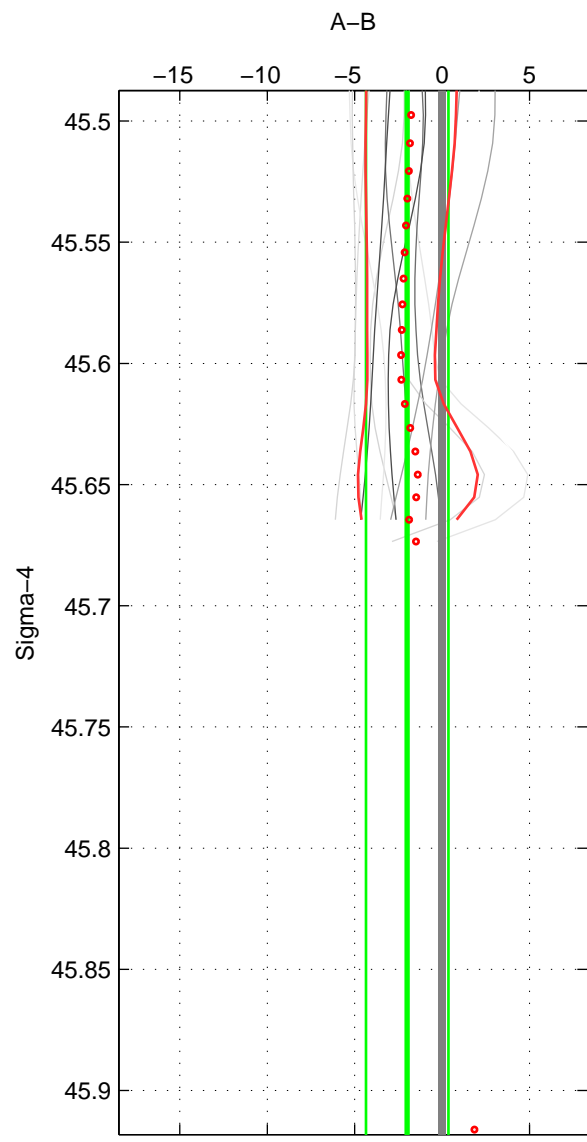

Cruise A (red). Date: Mar 1989 Cruisename: 507-32MW19890206

Cruise B (blue). Date: Feb 2002 Cruisename: 657-49UF20020117

*** "Favourite" values are means of spaces 1 2.

| | Offset | O.StDev | Ratio | R.Stdev | Rating |
|--------|--------|---------|-------|---------|--------|
| SIGMA: | -0.002 | 0.002 | 1.000 | 0.000 | 3 |
| THETA: | -0.003 | 0.002 | 1.000 | 0.000 | 3 |
| DEPTH: | -0.007 | 0.001 | 1.000 | 0.000 | 2 |
| FAV. : | -0.002 | 0.002 | 1.000 | 0.000 | 3 |

Profiles of A: 4
 Profiles of B: 4
 Diff profs : 13
 WMoffset (A-B): -0.0019957
 WMoffset stdev: 0.0023594
 WMratio (A/B): 0.99994
 WMratio stdev: 6.8161e-05

Quality (1-5): 3

Profiles of A: 4
 Profiles of B: 4
 Diff profs : 13
 WMoffset (A-B): -0.0027061
 WMoffset stdev: 0.0024944
 WMratio (A/B): 0.99992
 WMratio stdev: 7.205e-05

Quality (1-5): 3

Profiles of A: 4
 Profiles of B: 4
 Diff profs : 13
 WMoffset (A-B): -0.0066202
 WMoffset stdev: 0.00070362
 WMratio (A/B): 0.99981
 WMratio stdev: 2.038e-05

Quality (1-5): 2

Please note that statistics are bad.