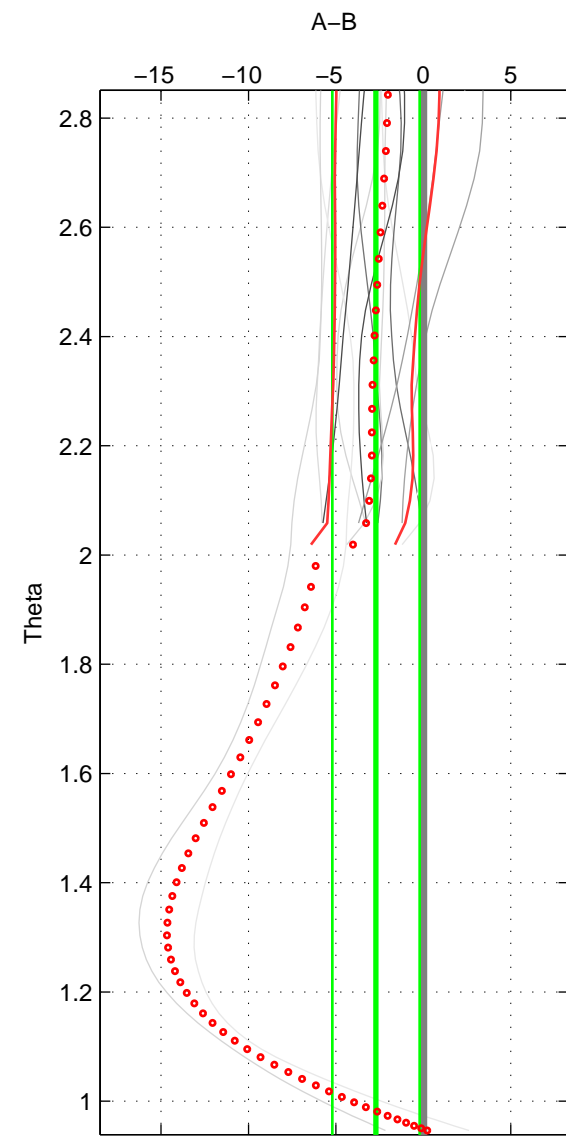

Cruise A (red). Date: Mar 1989 Cruisename: 507-32MW19890206

Cruise B (blue). Date: Feb 2002 Cruisename: 657-49UF20020117

*** "Favourite" values are means of spaces 1 2.

| | Offset | O.StDev | Ratio | R.Stdev | Rating |
|--------|--------|---------|-------|---------|--------|
| SIGMA: | -0.002 | 0.002 | 1.000 | 0.000 | 3 |
| THETA: | -0.003 | 0.002 | 1.000 | 0.000 | 3 |
| DEPTH: | -0.007 | 0.001 | 1.000 | 0.000 | 2 |
| FAV. : | -0.002 | 0.002 | 1.000 | 0.000 | 3 |

Profiles of A: 4
 Profiles of B: 4
 Diff profs : 13
 WMoffset (A-B): -0.0019957
 WMoffset stdev: 0.0023594
 WMratio (A/B): 0.99994
 WMratio stdev: 6.8161e-05

Quality (1-5): 3

Profiles of A: 4
 Profiles of B: 4
 Diff profs : 13
 WMoffset (A-B): -0.0027061
 WMoffset stdev: 0.0024944
 WMratio (A/B): 0.99992
 WMratio stdev: 7.205e-05

Quality (1-5): 3

Profiles of A: 4
 Profiles of B: 4
 Diff profs : 13
 WMoffset (A-B): -0.0066202
 WMoffset stdev: 0.00070362
 WMratio (A/B): 0.99981
 WMratio stdev: 2.038e-05

Quality (1-5): 2

Please note that statistics are bad.